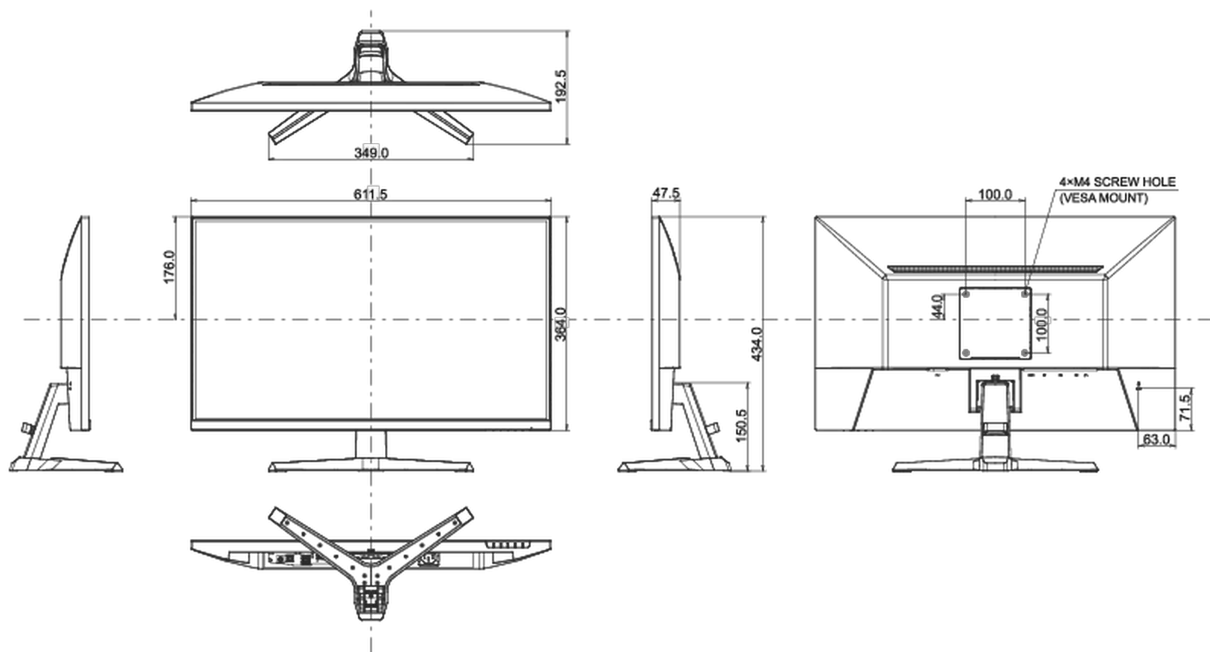

Other

quick start guide, safety guide

06 POWER MANAGEMENT

Power supply unit

internal

Power supply

AC 50 - 60V, 100/240Hz

Power usage

22W typical, 0.5W stand by, 0.3W off mode

07 SUSTAINABILITY

Regulations

CE, TÜV-Bauart, EAC, VCCI-B, PSE, RoHS support, ErP, WEEE, REACH, UKCA

Energy efficiency class (Regulation (EU) 2017/1369)

E

08 DIMENSIONS / WEIGHT

Product dimensions W x H x D

611.5 x 434 x 192.5mm

Box dimensions W x H x D

688 x 465 x 125mm

Weight (without box)

3.9kg

Weight (with box)

5.4kg

EAN code

4948570122752

All trademarks and registered trademarks acknowledged. E & O E. Specification subject to change without notice. All LCD's comply with ISO-9241-307:2008 in connection with pixel defects.