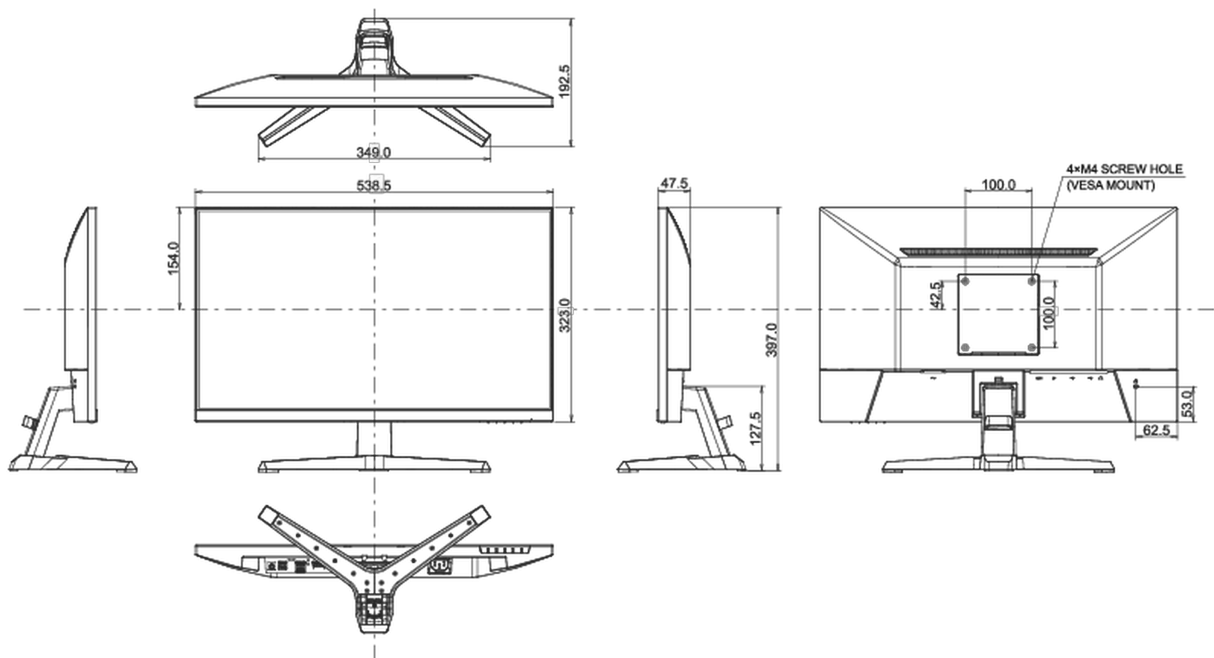

04 MECHANICAL

Display position adjustments	tilt
Tilt angle	22° up; 4° down
VESA mounting	100 x 100mm
Cable management system	yes

05 ACCESSORIES INCLUDED

Cables	power, USB, HDMI, DP
--------	----------------------

above 0.1%: Lead

08 DIMENSIONS / WEIGHT

Product dimensions W x H x D

538.5 x 397 x 192.5mm

Box dimensions W x H x D

615 x 126 x 405mm

Weight (without box)

3kg

Weight (with box)

4.4kg

EAN code

4948570122738

All trademarks and registered trademarks acknowledged. E & O E. Specification subject to change without notice. All LCD's comply with ISO-9241-307:2008 in connection with pixel defects.