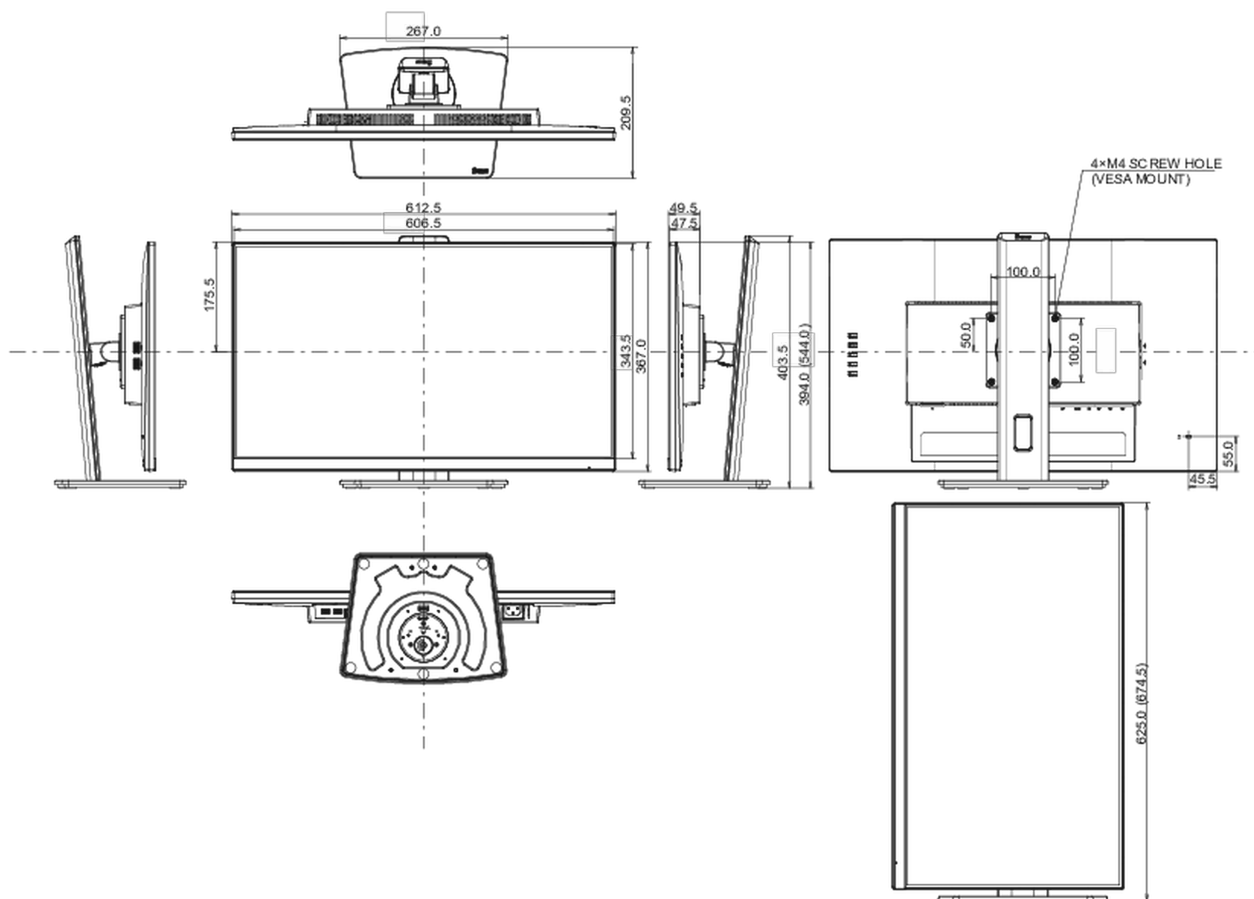

Cable management system

yes

05 ACCESSORIES INCLUDED

Cables

power, USB, HDMI, DP

Other

quick start guide, safety guide

06 POWER MANAGEMENT

Power supply unit

internal

Power supply

AC 100 - 240V, 50/60Hz

Power usage

17W typical, 0.5W stand by, 0.3W off mode

07 SUSTAINABILITY

Regulations

TCO Certified, CE, TÜV-Bauart, EAC, VCCI-B, PSE, RoHS support, ErP, WEEE, REACH, UKCA

Energy efficiency class (Regulation (EU) 2017/1369)

E

REACH SVHC

above 0.1%: Lead

08 DIMENSIONS / WEIGHT

Product dimensions W x H x D

612.5 x 394 (544) x 209.5mm

Box dimensions W x H x D

690 x 455 x 168mm

Weight (without box)

5.7kg

EAN code

4948570122592