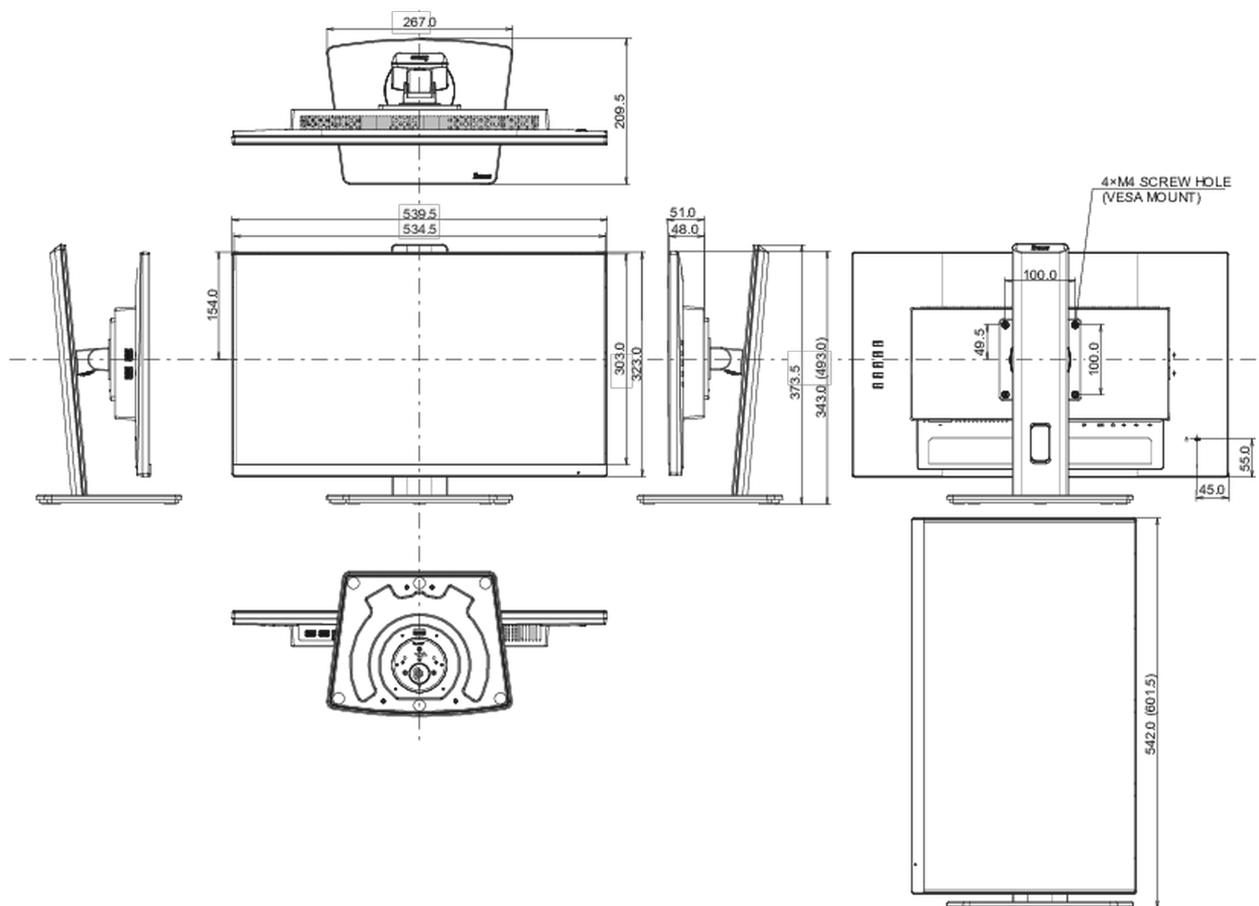

04 MECHANICAL

Display position adjustments	height, swivel, tilt, pivot (rotation both sides)
Height adjustment	150mm
Rotation (PIVOT function)	90°
Swivel stand	90°; 45° left; 45° right
Tilt angle	22° up; 5° down
VESA mounting	100 x 100mm

539.5 x 343 (493) x 209.5mm

Box dimensions W x H x D

610 x 398 x 159mm

Weight (without box)

4.9kg

EAN code

4948570122578

All trademarks and registered trademarks acknowledged. E & O E. Specification subject to change without notice. All LCD's comply with ISO-9241-307:2008 in connection with pixel defects.