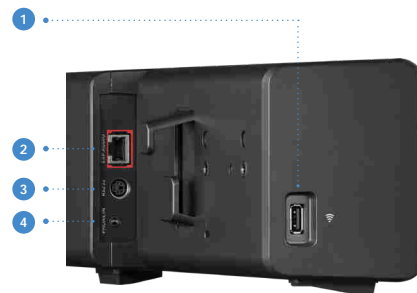

- 1 PTZ lens
- 2 LED indicator

Top

Side

- 1 USB 2.0 Type-A
- 2 HDMI out (to TV)
- 3 USB 3.0 Type-B (device to PC)
- 4 LAN
- 5 DC 12V

- 1 USB 2.0 Type A for wireless dongle
- 2 Audio expansion
- 3 RS-232
- 4 Phone in/ Speaker out