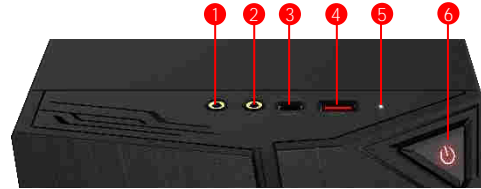

CONNECTIONS

1. 1x Headphone
2. 1x Microphone
3. 1x USB 3.2 Gen 1 Type C
4. 1x USB 3.2 Gen 1 Type A
5. HDD LED
6. Power button