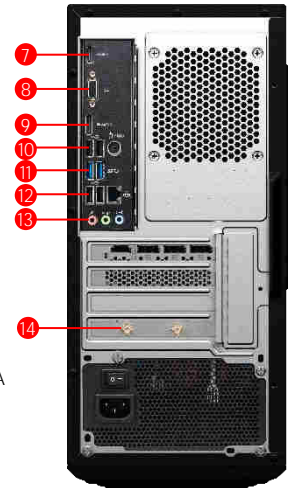

1. 1x HDMI™ out
2. 1x VGA (D-sub)
3. 1x DisplayPort out
4. 1x PS/2 Combo port / 2x USB 2.0 Type A
5. 2x USB 3.2 Gen 1 Type A
6. 1x RJ45 (1G LAN) / 2x USB 2.0 Type A
7. 3x Audio jacks
8. 2x Wi-Fi Antenna

*Product specification, functions and appearance may vary by models and differ from country to country.

TRUE GAMING