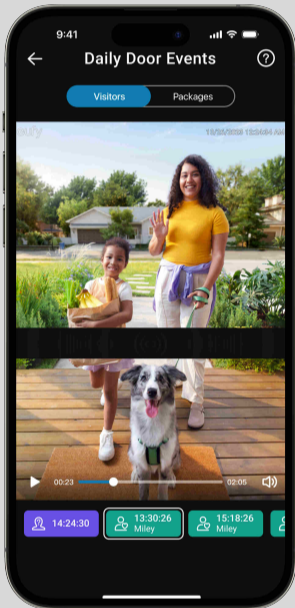

Video Doorbell E340 With MiniBase Chime

Dual Cameras, See What Matters from Door to Floor

Dual Cameras

Color Night Vision

2K FHD

Battery-Powered or Hardwired

Quick-Release Battery Pack

Face Recognition

Package Detection

Dual Camera, See from Door to Floor

Eliminate blindspots at your door. See where even head-to-toe cameras can't.

2K Clarity with Color Night Vision

Clear and detailed visuals of anyone who drops by. Smart AI recognizes faces and detects packages.

Compared to the black and white infrared night vision of other doorbells, color night vision can reduce face blurriness while increasing the viewable distance during the night to up to 16 ft (5 m).

Greet Guests From Anywhere

Get instant notifications when someone is at the door. See, hear, and speak to them right from your devices.

On-Device Storage, No Monthly Fees

Save on cloud storage fees with 8 GB of secure built-in storage.