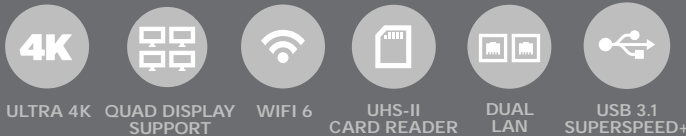

MAGNUS ONE ERP74070C

Barebone

SKU: ZBOX-ERP74070C-BE/BE1/J/U/K/AUS

The all-new MAGNUS ONE retains the 8.3 liter chassis of its predecessor, but the internals have been thoroughly upgraded with cutting-edge hardware, including a 13th gen Intel® Core™ i7 processor for faster processing, a ZOTAC GAMING GeForce RTX™ 4070 graphics card for high-fidelity ray-traced graphics and AI-accelerated features such as DLSS3, and other upgrades such as a UHS-II card reader for faster file transfers from SD cards. Pair those with upgradable memory and storage and a full-range of connectivity options including Killer networking, and you have a capable machine that could deliver the best experience for daily tasks, gaming, entertainment, content creation and business.

TECHNICAL SPECIFICATIONS

AIR COOLED

FEATURES

- Real-time Ray Tracing
- DLSS 3 Frame Generation
- NVIDIA® G-SYNC® compatible
- Microsoft DirectX 12
- Killer Wi-Fi 6 & Bluetooth 5.2
- 500W 80+ Platinum
- Gaming Ready / Creator Ready / 4K Ready / VR Ready

DISPLAY OUTPUTS

- 1 x HDMI 1.4 (up to 3840x2160@30Hz) (integrated)
- HDMI® Connector (Supports 4K 120Hz HDR, 8K 60Hz HDR, and Variable Refresh Rate as specified in the HDMI 2.1a Specification)
- 3 x DisplayPort 1.4a (up to 7680x4320@60Hz)
- Up to Quad Display Support

FRONT PORTS

- UHS-II 3-in-1 card reader (SD/SDHC/SDXC)
- 2 x USB 3.0 ports (1 Type-C)
- Power button and power LED
- Wi-Fi LED, Hard drive LED

REAR PORTS

- Power Connector
- 2 x USB 3.0 ports
- 4 x USB 3.1 Gen 2 ports
- 1 x 10/100/1000 Ethernet
- 1 x Killer 10/100/1000/2500 Ethernet
- Dual Wi-Fi antenna connector
- 1 x Thunderbolt 4 port