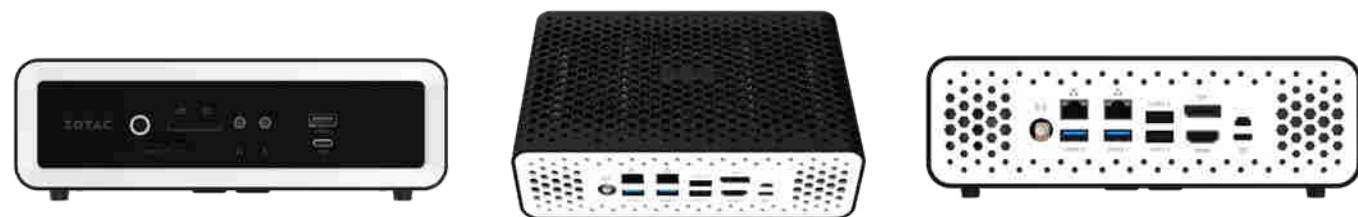

# ZBOX CI649 nano (barebone)

SKU: ZBOX-CI649NANO-BE/BE1/J/U/K/AUS

The all-new ZOTAC ZBOX C Series CI649 nano instills silence in ever more powerful computing hardware with a 13th Gen Intel Core i5-1335U 10-core 12-multi-threaded processor, Intel Iris Xe Graphics, and Thunderbolt 4. A compact 1.79 liter footprint and modern design with a two-tone color scheme provide a timeless feel to captivate Offices and Workspaces with a silent and capable computer experience. With a bundled VESA mount plate, easily mount the system behind a compatible display or on the wall for more versatile placement.

## KEY FEATURES

- Compact 1.8L chassis
- Passively cooled
- Silent computing performance
- 10-core 12-thread 13th Gen Intel Core i5 processor
- Intel Iris Xe graphics
- Thunderbolt 4
- Native 4K output (H.265, H.264 decode)
- 2.5Gbit LAN, Gigabit LAN, WiFi 6, and Bluetooth 5.2 connectivity
- Power sipping energy efficiency
- VESA mount ready for nimble placement versatility
- 270 degrees of breatheable chassis ventilation

4K  
ULTRA  
HD

PASSIVE  
COOLED

THUNDERBOLT  
4

DUAL  
LAN

### FRONT PORTS

- Power Button
- 3-in-1 card reader (SD/SDHC/SDXC)
- 1 x USB 3.1
- 1 x Thunderbolt 4
- WiFi LED, Hard drive LED, Power LED