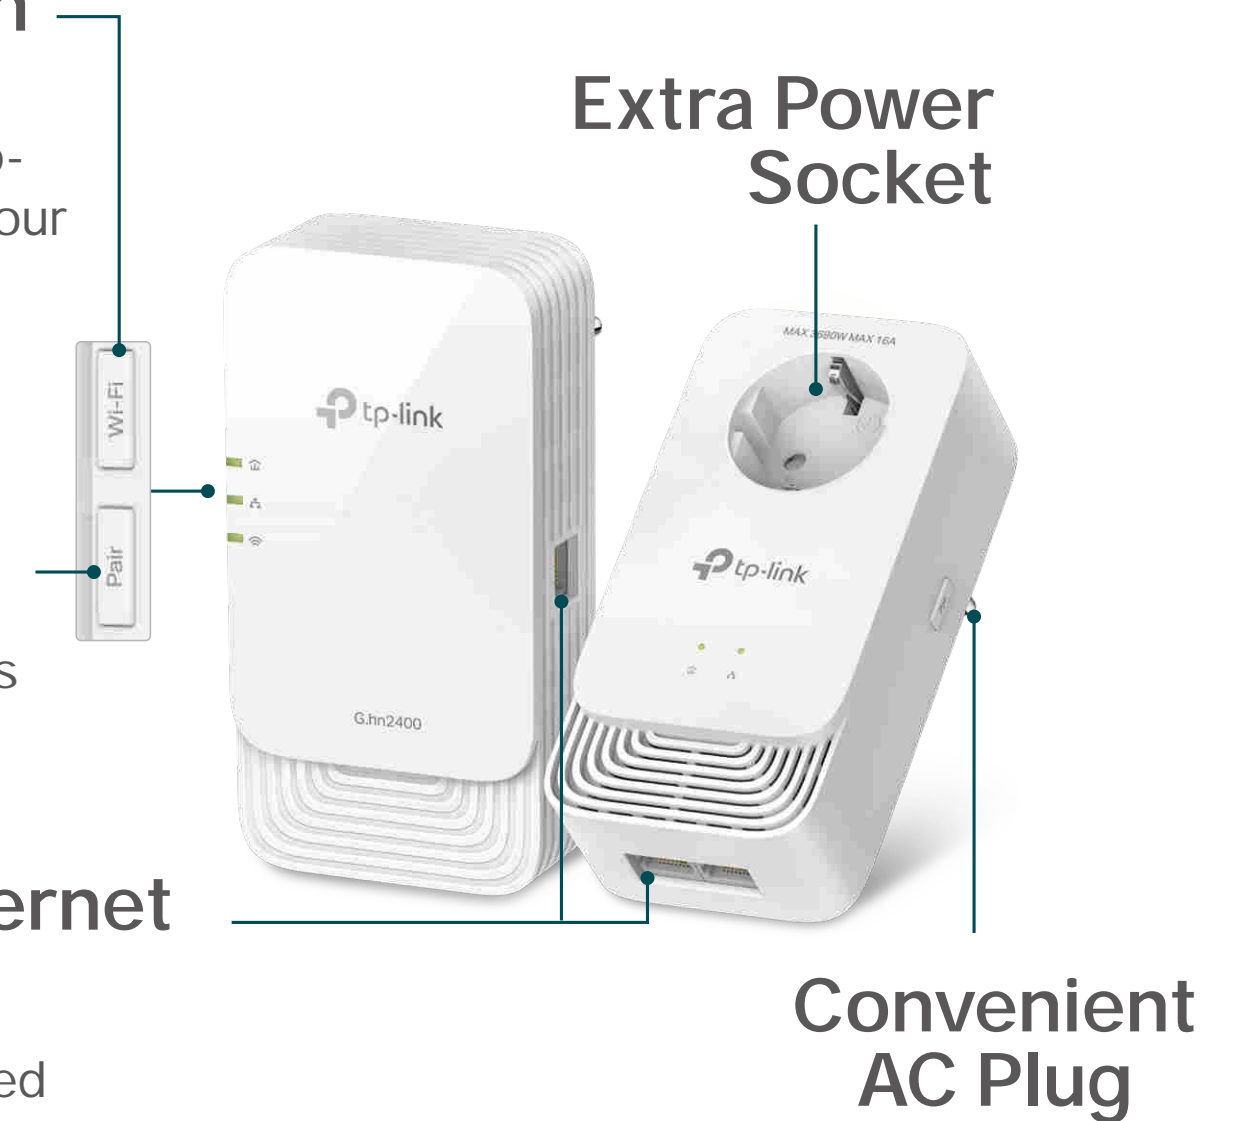

Wi-Fi Button

One-touch Wi-Fi configuration automatically copies your router's name and password

Pair Button

Instantly sync and secure all adapters on your network

Gigabit Ethernet Ports

Provide warp-speed wired connections for 8K HD video streaming, lag-free gaming and more