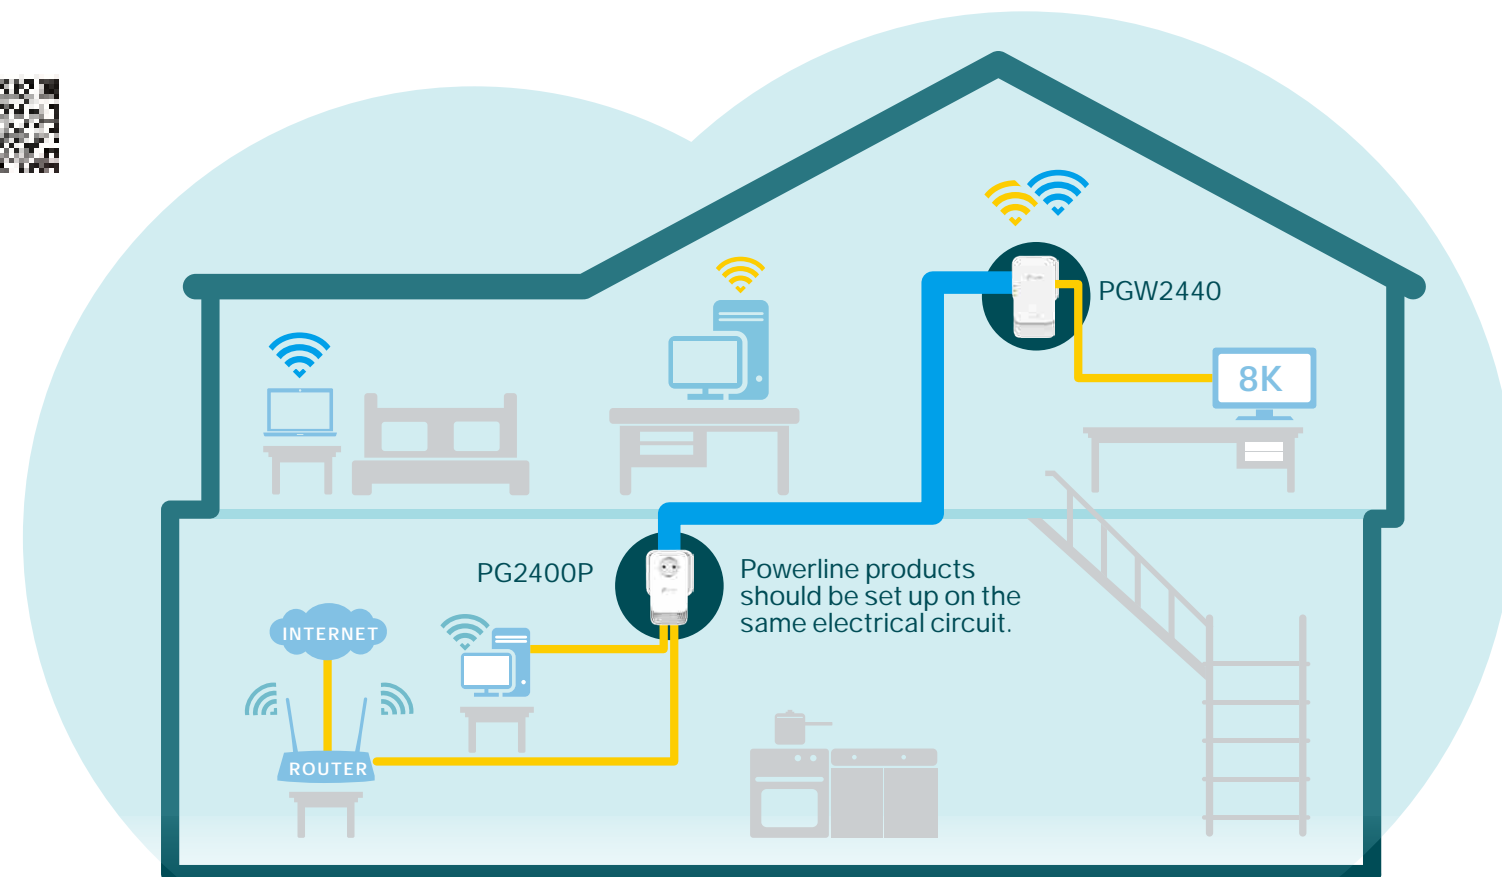

Highlights

Easily Extend Ultra-Fast, Stable Wi-Fi to Every Room

The G.hn 2400 Powerline AX1800 Wi-Fi 6 Kit brings internet to any area with a power outlet using your home's electrical wiring.

- No need for new wires or drilling
- Network passes through walls and floors
- Connects more devices by adding more adapters

Supports Smart Roaming

Form a unified mesh network with PGW2440 and a OneMesh™ router for seamless streaming while moving around your home.

— Electrical Wiring   — Ethernet Cable   📶 2.4 GHz 574 Mbps   📶 5 GHz 1201 Mbps

Faster G.hn Network

Under various interference environments, the latest G.hn powerline keeps higher speed data transfer rates than last-gen powerline.

2×2 MIMO Powerline

Establish multiple simultaneous connections to improve data transfer rates, stability, and coverage.

Wi-Fi 6 Dead-Zone Killer

Turbocharge your devices with wireless speeds of up to 1.8 Gbps.

Gigabit Ethernet for Reliable Connections

Provide warp-speed wired connections for 8K HD streaming, lag-free gaming, and more.