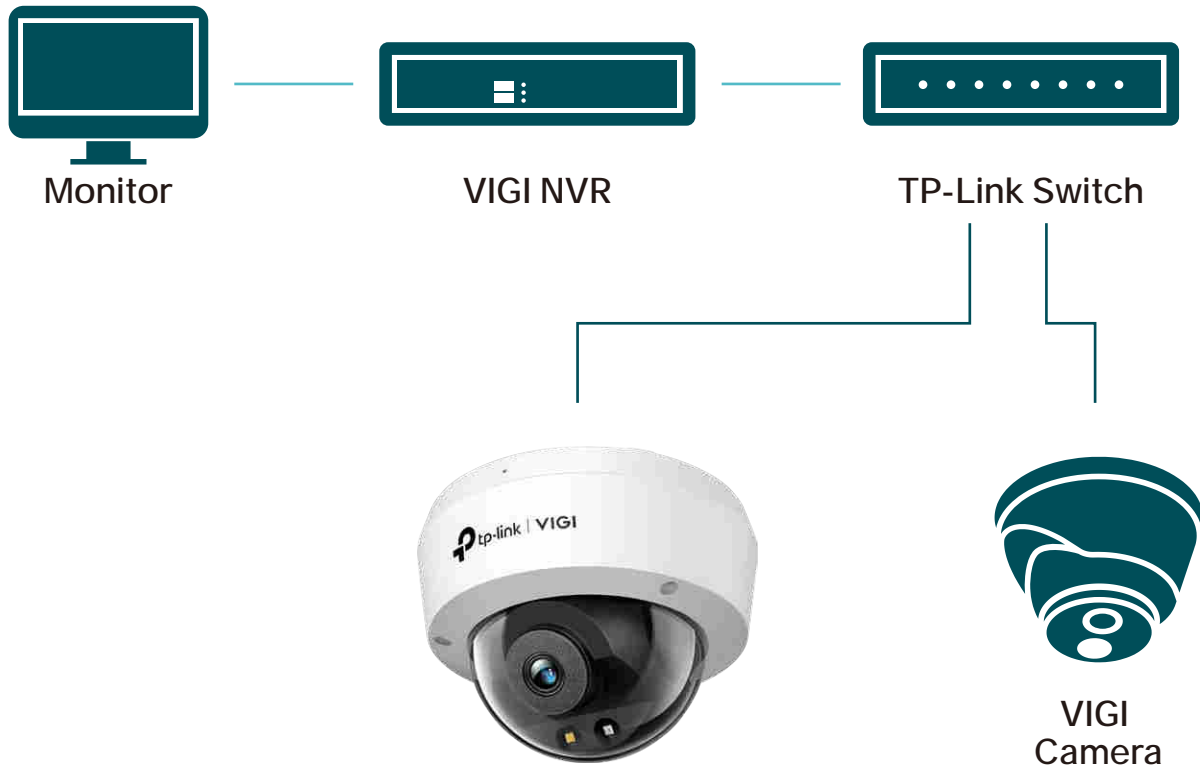

### Smart IR

Keeps objects from being under-rendered when far away or overexposed when close to camera at night.

### 120dB WDR

Enables crystal-clear images in high contrast scenes.

### 3D DNR

Removes abnormal pixelation to provide clearer video and eliminate distortion.

## // Flexible Installation

Easily route your camera's cable into a dropped ceiling or avoid drilling by slotting it through the camera's side outlet.