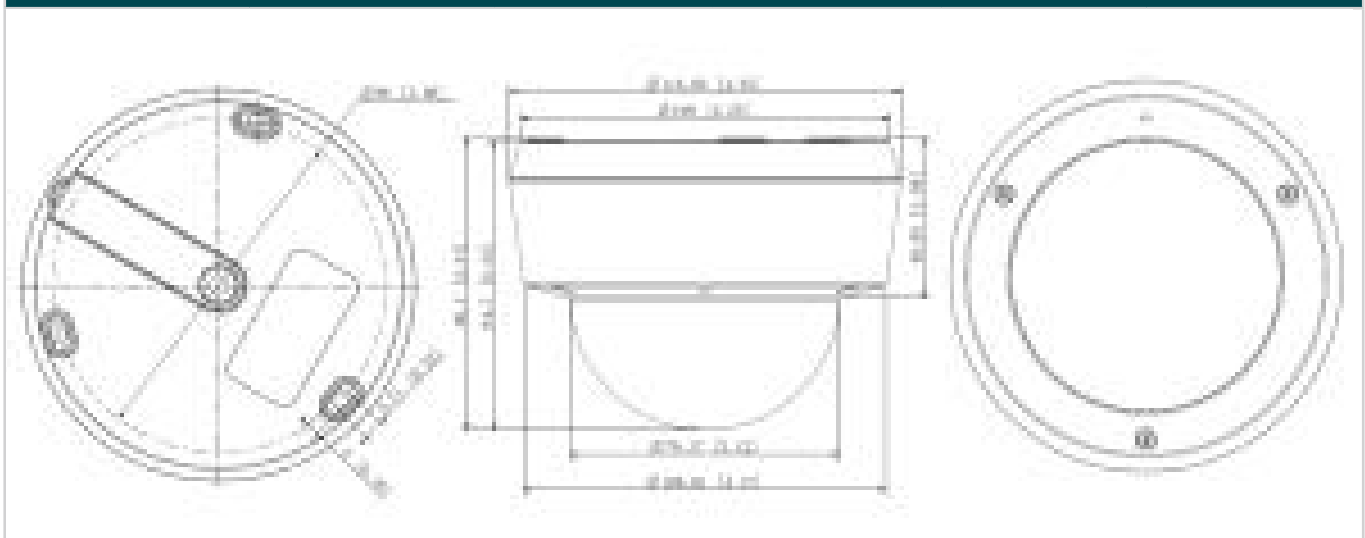

Face Capture	N/A	
Face Comparison	N/A	
General		
Operating Temperature	-30–60 °C	
Storage Temperature	-40–60 °C	
Operating Humidity	95% or Less (Non-Condensing)	
Storage Humidity	95% or Less (Non-Condensing)	
Power Supply	12V DC ± 5%, 5.5mm Coaxial Power Plug PoE (802.3af/at, class 0)	
Power Consumption	Maximum	7 W
	Typical (Day Mode)	1.5 W
	Typical (Night Mode with IR LED)	2.5 W
	Typical (Night Mode with White LED)	2.8 W
Material	Plastic	
Protection	IP67, IK10	
Product Dimensions (L x W x H)	Φ115 x 85.7 mm	
Package Contents	VIGI Network Camera Quick Start Guide Waterproof Cable Attachments Mounting Accessories	
Net Weight	0.28 Kg	
Gross Weight	0.47 Kg	
Certifications	CE, NTRA, VCCI, KC, BSMI, FCC, IC	

Dimensions

*SD card is not included in the package.

Specifications are subject to change without notice and can be found at www.tp-link.com.

©2023 TP-Link