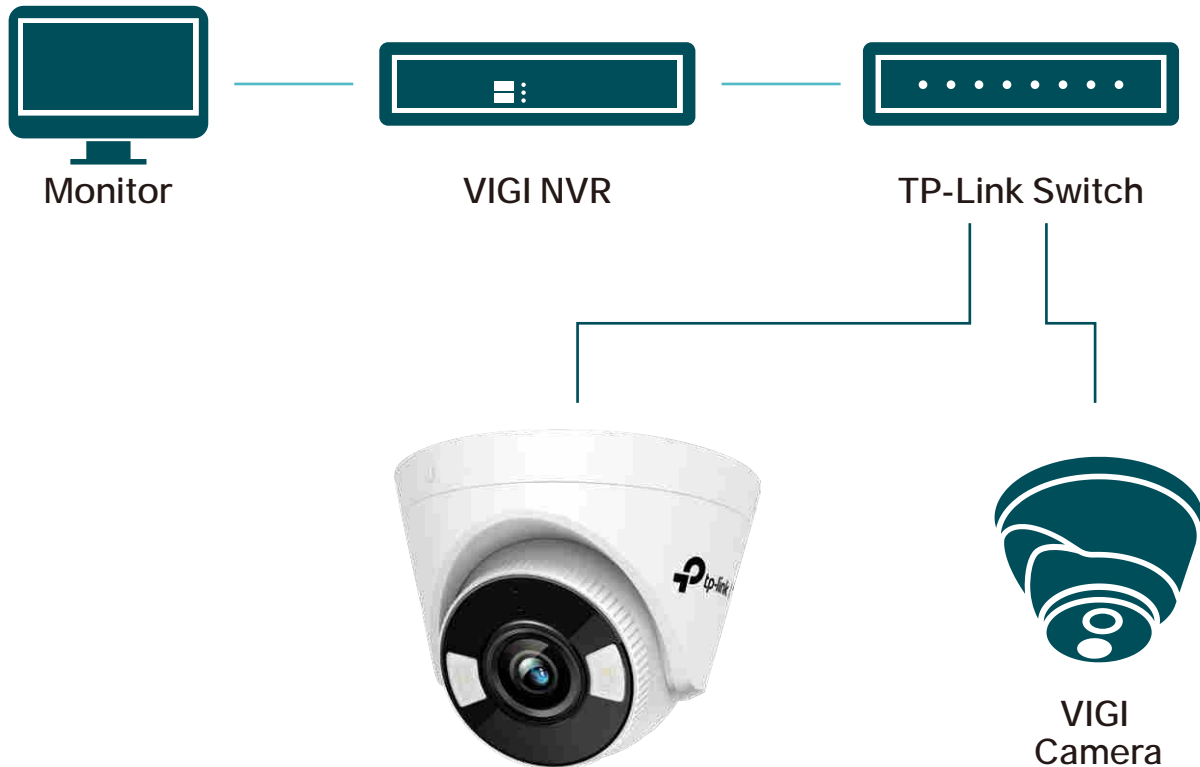

### Smart IR

Keeps objects from being under-rendered when far away or overexposed when close to camera at night.

### 120dB WDR

Enables crystal-clear images in high contrast scenes.

### 3D DNR

Removes abnormal pixelation to provide clearer video and eliminate distortion.

## // Flexible Installation

Easily route your camera's cable into a dropped ceiling or avoid drilling by slotting it through the camera's side outlet.