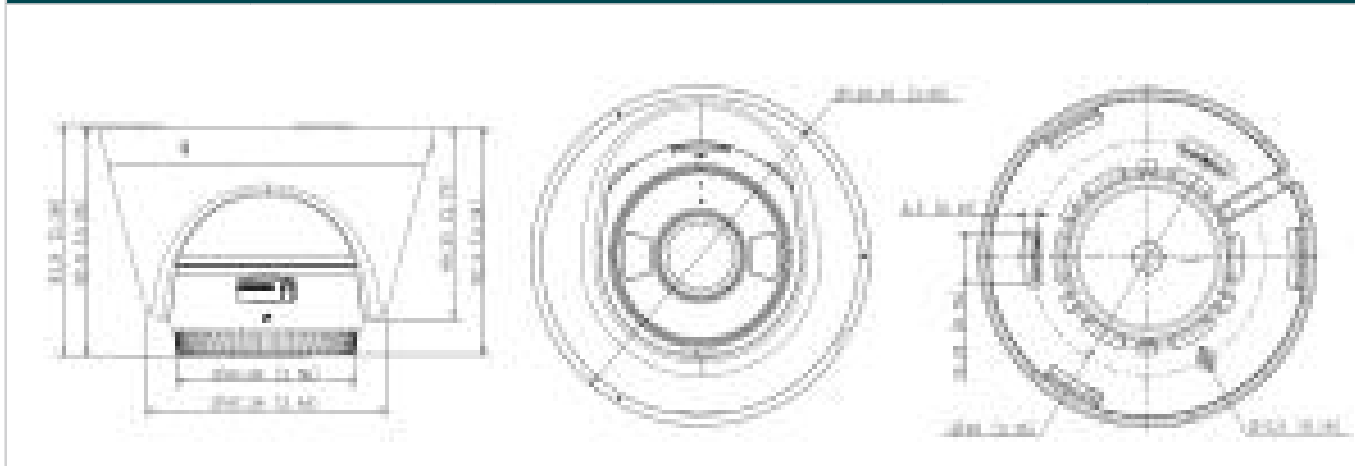

Face Capture	N/A	
Face Comparison	N/A	
General		
Operating Temperature	-30–60 °C	
Storage Temperature	-40–60 °C	
Operating Humidity	95% or Less (Non-Condensing)	
Storage Humidity	95% or Less (Non-Condensing)	
Power Supply	12V DC ± 5%, 5.5mm Coaxial Power Plug PoE (802.3af/at, class 0)	
Power Consumption	Maximum	9 W
	Typical (Day Mode)	1.76 W
	Typical (Night Mode with IR LED)	3.5 W
	Typical (Night Mode with White LED)	3.8 W
Material	Plastic	
Product Dimensions (L x W x H)	Φ123 x 84 mm	
Package Contents	VIGI Network Camera Quick Start Guide Mounting Accessories	
Net Weight	0.24 Kg	
Gross Weight	0.4 Kg	
Certifications	CE, NTRA, VCCI, KC, BSMI, FCC, IC	

Dimensions

*SD card is not included in the package.

Specifications are subject to change without notice and can be found at www.tp-link.com.

©2023 TP-Link