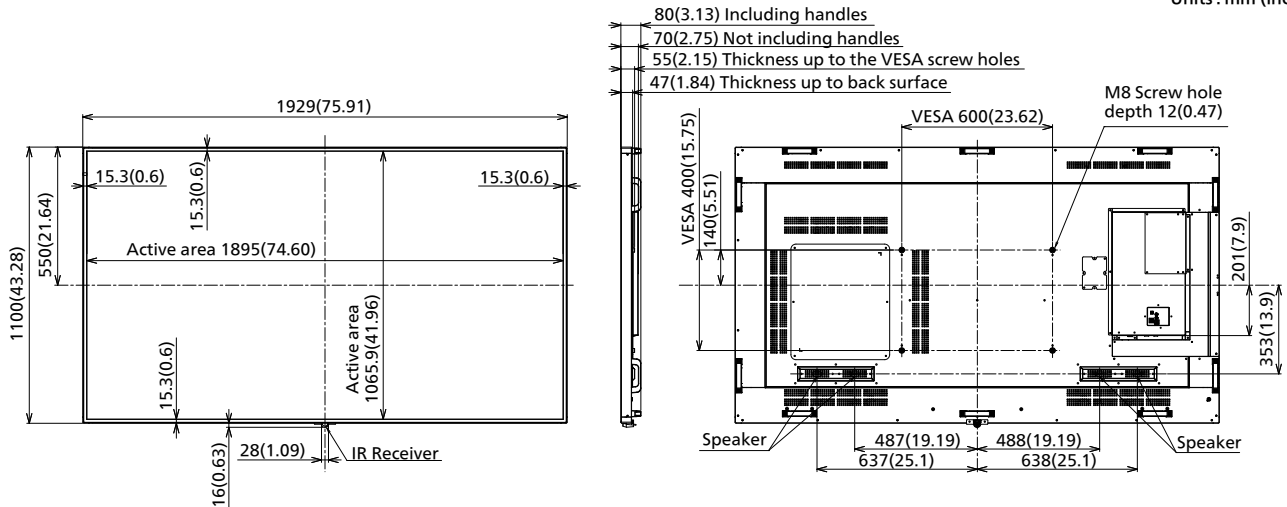

¹ In case of running for a long time, the moving image is recommended to be displayed. If you display a still picture for an extended period, the image retention might remain on the screen. However, image retention can gradually disappear by displaying movie images.

INCLUDED ACCESSORIES

- Remote Control - Batteries (AA Size) x 2
- AC cord x 2 (EU/UK (approx. 2 m (78.7"))
- IR sensor x 1 (cable length approx. 1480 mm (4.86 ft))
- IR Sensor Holder x 1 (Screw x 3)
- Wifi Dongle x 1 - USB Extension cable x 1 (approx. 1440 mm (4.73 ft))
- RS232C cable x1 (Approx. 1 m (3.28 ft)) - Clamper x 3
- Plate for IR sensor's holder

STANDARD (CERTIFICATIONS)

SAFETY REGULATIONS	EN62368-1
RADIATION REGULATIONS	EN55032, EN55035, EN61000-3-2, EN61000-3-3

WIRELESS LAN

Compliance standard	IEEE 802.11 a/b/g/n/ac Dual band (Wireless LAN Standard protocol)
Channel	CH 1-13, CH 36-64, CH 100-140
Communication range	Approx. 30 m (Depends on usage environment)

Bluetooth®

Supported version	Bluetooth® 5.1
Profile	HID / A2DP

REMOTE CONTROL TRANSMITTER

Power Requirements	DC 3 V (AA Size batteries x 2)
Operating distance¹	Approx. 7 m (23ft)
Weight	Approx. 111g (3.92oz) ncluding batteries
Dimensions (W x H x D)	51 x 161 x 27 mm (2.00" x 6.34" x 1.07")

¹ When operated directly in front of remote control sensor.

OPTIONAL ACCESSORIES

Early warning software	ET-SWA 100 / 105 series

DIMENSIONS

Cautions: This drawing is not a scale
Units : mm (inches)

CONNECTION TERMINAL