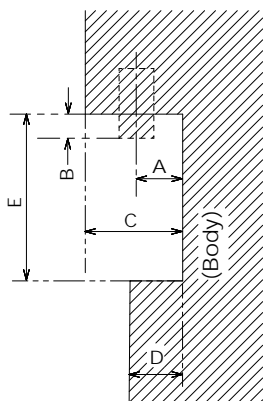

View from back

Magnified figure of terminal b

Magnified figure of terminal a

**Sectional view of terminal a**  
(HDMI 2 / HDMI 3 / LAN / SERIAL IN)

**Terminal a**  
**43CQ2U Terminal (Bottom)**

	HDMI	LAN	SERIAL IN
A	0.33 (8.6)	0.39 (10.1)	0.44 (11.4)
B	0.54 (13.9)	0.48 (12.4)	0.43 (11.1)
C	-	-	0.21 (5.2)
D	1.06 (27.0)		

Units : mm (inches)

**Sectional view of terminal b**  
(AUDIO OUT R / AUDIO OUT L / USB /  
ANTENNA / CABLE IN / AUDIO IN / PC IN / HDMI 1)

**Terminal b**  
**43CQ2U Terminal (Side)**

Units : mm (inches)