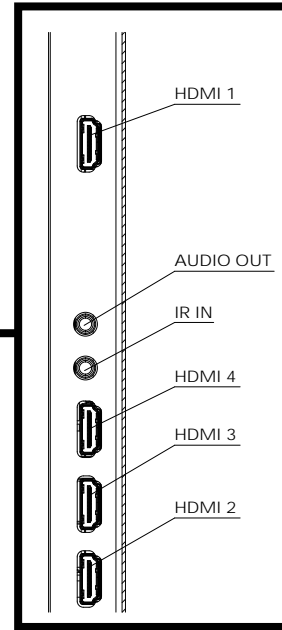

## Note

- An auto detected signal format may be differently displayed from the actual input signal.
- [ i ] shown after the number of dots of resolution means the interlace signal.

**● Drawing of terminals**

View from back

Magnified figure of terminal b

Magnified figure of terminal a

**Sectional view of terminal a**  
(HDMI 2 / HDMI 3 / LAN / SERIAL IN)

**Terminal a**  
**43CQ2U Terminal (Bottom)**

	HDMI	LAN	SERIAL IN
A	0.33 (8.6)	0.39 (10.1)	0.44 (11.4)
B	0.54 (13.9)	0.48 (12.4)	0.43 (11.1)
C	-	-	0.21 (5.2)
D	1.06 (27.0)		

Units : mm (inches)

**Sectional view of terminal b**  
(AUDIO OUT R / AUDIO OUT L / USB /  
ANTENNA / CABLE IN / AUDIO IN / PC IN / HDMI 1)

**Terminal b**  
**43CQ2U Terminal (Side)**

Units : mm (inches)