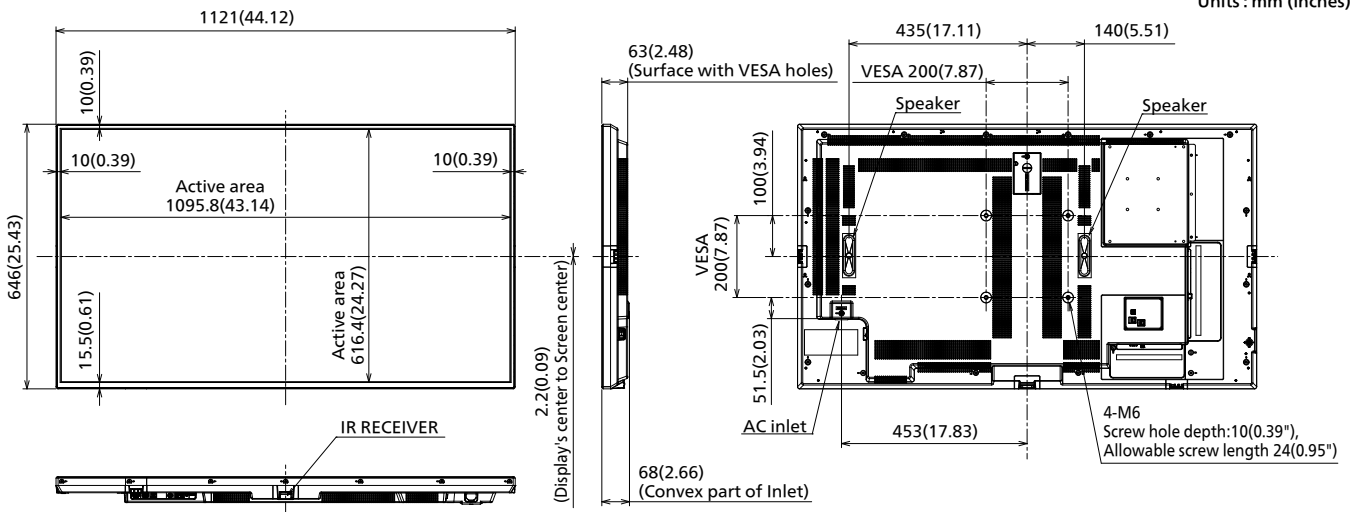

1 In case of running for a long time, the moving image is recommended to be displayed. If you display a still picture for an extended period, the image retention might remain on the screen. However, image retention can gradually disappear by displaying movie images.

INCLUDED ACCESSORIES

- Remote Control
- Batteries (AA Size) x 2
- AC cord x 2 (EU/UK (approx. 2 m (78.7")))
- IR sensor x 1 (cable length approx. 1480 mm (4.85 ft))
- IR Sensor Holder x 1 (Screw x 3)
- RS232C cable x1 (Approx. 1 m (3.28 ft))
- Clamper x 3

STANDARD (CERTIFICATIONS)

SAFETY REGULATIONS	EN62368-1
RADIATION REGULATIONS	EN55032, EN55035, EN61000-3-2, EN61000-3-3

WIRELESS LAN

Compliance standard	IEEE 802.11 a/b/g/n/ac Dual band (Wireless LAN Standard protocol)
Channel	CH 1-13, CH 36-64, CH 100-140
Communication range	Approx. 30 m (Depends on usage environment)

Bluetooth®

Supported version	Bluetooth® 5.1 with BLE
Profile	HID / A2DP

REMOTE CONTROL TRANSMITTER

Power Requirements	DC 3 V (AA Size batteries x 2)
Operating distance¹	Approx. 7 m/23 ft
Weight	Approx. 111 g (3.92 oz) ncluding batteries
Dimensions (W x H x D)	51 x 161 x 27 mm (2.00" x 6.34" x 1.07")

1 When operated directly in front of the display screen.

OPTIONAL ACCESSORIES

Early warning software	ET-SWA 100 / 105 series

DIMENSIONS

Cautions: This drawing is not a scale
Units: mm (inches)