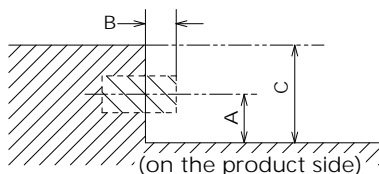

Magnified figure of terminal b

Magnified figure of terminal a

Sectional view of terminal a
(MICRO SD / SERIAL IN / LAN / USB TYPE-C /
USB TYPE-A / USB TYPE-A)

Terminal a
50CQE2W Terminal (Bottom)

Units : mm (inches)

	MICRO SD	SERIAL	LAN	USB TYPE-C	USB TYPE-A
A	5.1 (0.2)	7.7 (0.3)	9.3 (0.36)	4.8 (0.18)	7.3 (0.28)
B	-	0.7 (0.02)	5.1 (0.2)	-	-
C	27.0 (1.06)				

Sectional view of terminal b
(HDMI 1 / AUDIO OUT / IR IN / HDMI 4 / HDMI 3 / HDMI 2)