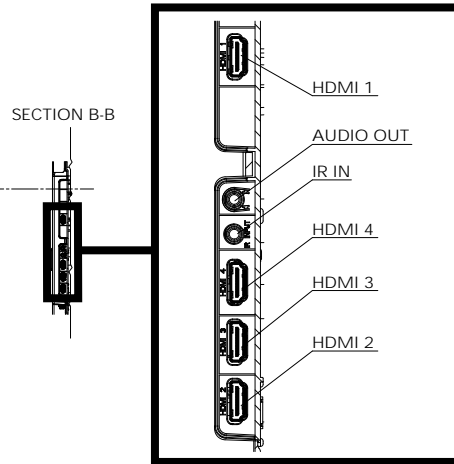

INCLUDED ACCESSORIES

- Remote Control
- Batteries (AA Size) x 2
- AC cord x 2 (EU/UK (approx. 2 m (78.7")))
- IR sensor x 1 (cable length approx. 1480 mm (4.85 ft))
- IR Sensor Holder x 1 (Screw x 3)
- RS232C cable x1 (Approx. 1 m (3.28 ft))
- Clamper x 3

Note

- An auto detected signal format may be differently displayed from the actual input signal.
- [i] shown after the number of dots of resolution means the interlace signal.

● Drawing of terminals

View from back

Magnified figure of terminal b

Magnified figure of terminal a

Sectional view of terminal a
(MICRO SD / SERIAL IN / LAN / USB TYPE-C /
USB TYPE-A / USB TYPE-A)

Terminal a
50CQE2W Terminal (Bottom)

Units : mm (inches)

	MICRO SD	SERIAL	LAN	USB TYPE-C	USB TYPE-A
A	5.1 (0.2)	7.7 (0.3)	9.3 (0.36)	4.8 (0.18)	7.3 (0.28)
B	-	0.7 (0.02)	5.1 (0.2)	-	-
C	27.0 (1.06)				

Sectional view of terminal b
(HDMI 1 / AUDIO OUT / IR IN / HDMI 4 / HDMI 3 / HDMI 2)