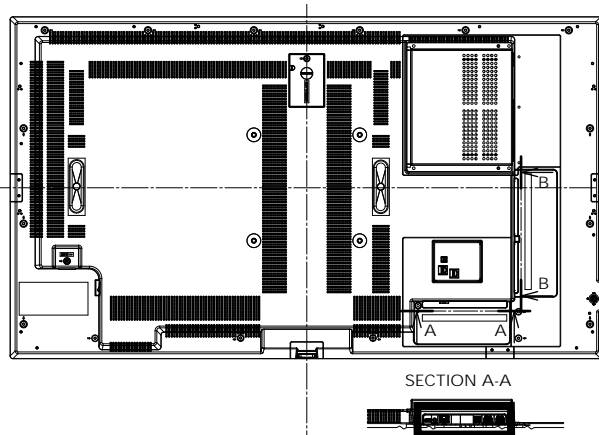

● Drawing of terminals

View from back