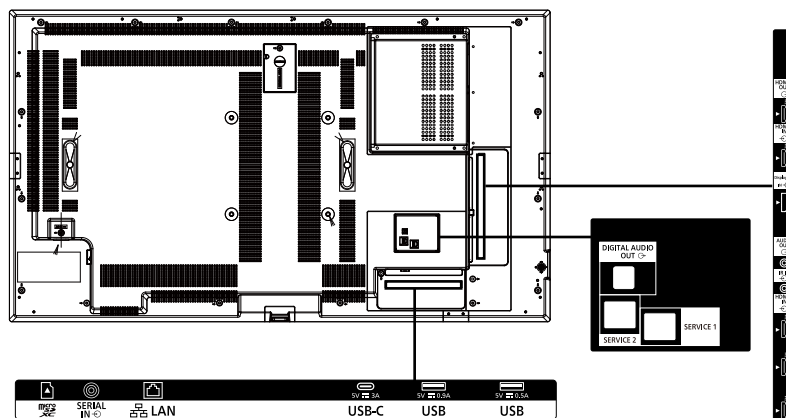

<sup>1</sup> When operated directly in front of the display screen.

**OPTIONAL ACCESSORIES**

Early warning software	ET-SWA 100 / 105 series
------------------------	-------------------------

**DIMENSIONS**

Cautions: This drawing is not a scale  
Units : mm (inches)

**CONNECTION TERMINAL**

<sup>1</sup> Specifications and appearance are subject to change without notice.