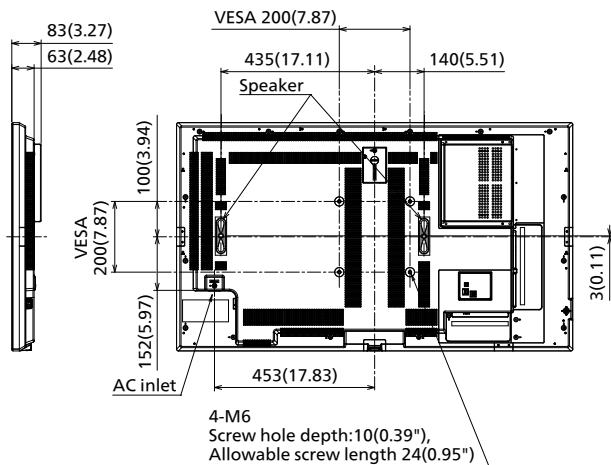

#### ■ MECHANICAL

Dimension (W x H x D) Not including remote controller sensor	1121 x 646 x 83 mm (44.12" x 25.43" x 3.27")
Dimension (W x H x D) Including remote controller sensor	1121 x 664 x 83 mm (44.12" x 26.14" x 3.27")
Weight	13.7 kg / 30.2 lbs
Carton Dimensions (W x H x D)	1215 x 775 x 165mm (47.83" x 30.51" x 6.50")
Gross Weight	19 kg / 41.9 lbs
Cabinet Material	Front: Metal, Side / Back: Plastic
Bezel Color	Black
Bezel Width	T/R/L 10 mm (0.39") B 15.5 mm (0.61")
Pitch for Wall-Hanging	VESA Compliant 200 x 200 mm (7.9" x 7.9") (Installed by: M6 screws / Screw hole depth: 10 mm (0.39"), Allowable screw length 24 mm (0.95"))

Supported version	Bluetooth® 5.1 with BLE
Profile	HID / A2DP

**REMOTE CONTROL TRANSMITTER**

Power Requirements	DC 3 V (AA Size batteries x 2)
Operating distance <sup>1</sup>	Approx. 7 m/23 ft
Weight	Approx. 111 g (3.92 oz) ncluding batteries
Dimensions (W x H x D)	51 x 161 x 27 mm (2.00" x 6.34" x 1.07")

Cautions: This drawing is not a scale  
Units : mm (inches)

**CONNECTION TERMINAL**

<sup>1</sup> Specifications and appearance are subject to change without notice.