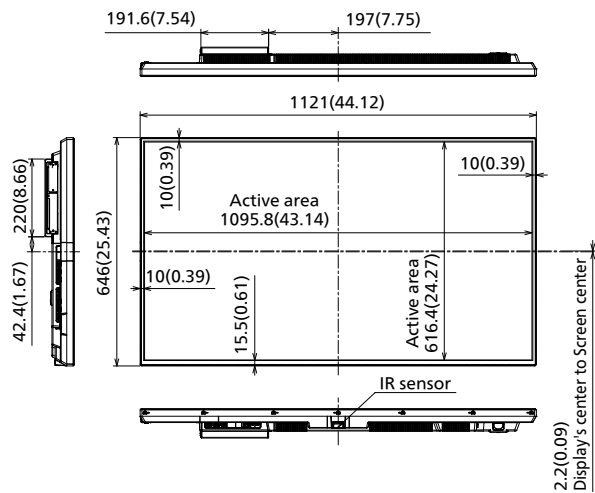

INCLUDED ACCESSORIES

- Remote Control - Batteries (AA Size) x 2
- AC cord x 3 (USA/EU/UK) (approx. 2 m (78.7"))
- IR sensor x 1 (cable length approx. 1480 mm (4.85 ft))
- IR Sensor Holder x 1 (Screw x 2)
- RS232C cable x 1 (Approx. 1 m (3.28 ft)) - Clamper x 3
- VESA spacers x 4 (Spacer : H 22 mm (0.87"), Φ 25 mm (0.99"), Screw : M6 42 mm (1.65"))
- (Spacers H 22 mm (0.87") Φ 25 mm (0.99"))

STANDARD (CERTIFICATIONS)

SAFETY REGULATIONS	UL 62368-1, CSA C22.2 No. 62368-1 EN62368-1
RADIATION REGULATIONS	FCC 47 CFR Part 15 Subpart B, ICES-003 EN55032, EN55035, EN61000-3-2, EN61000-3-3

WIRELESS LAN

Compliance standard	IEEE 802.11 a/b/g/n/ac Dualband (Wireless LAN Standard protocol)
Channel	CH 1-13, CH 36-64, CH 100-140
Communication range	Approx. 30 m (Depends on usage environment)

Bluetooth®

Supported version	Bluetooth® 5.1 with BLE
Profile	HID / A2DP

REMOTE CONTROL TRANSMITTER

Power Requirements	DC 3 V (AA Size batteries x 2)
Operating distance¹	Approx. 7 m/23 ft
Weight	Approx. 111 g (3.92 oz) ncluding batteries
Dimensions (W x H x D)	51 x 161 x 27 mm (2.00" x 6.34" x 1.07")

¹ When operated directly in front of the display screen.

OPTIONAL ACCESSORIES

Early warning software	ET-SWA 100 / 105 series

DIMENSIONS