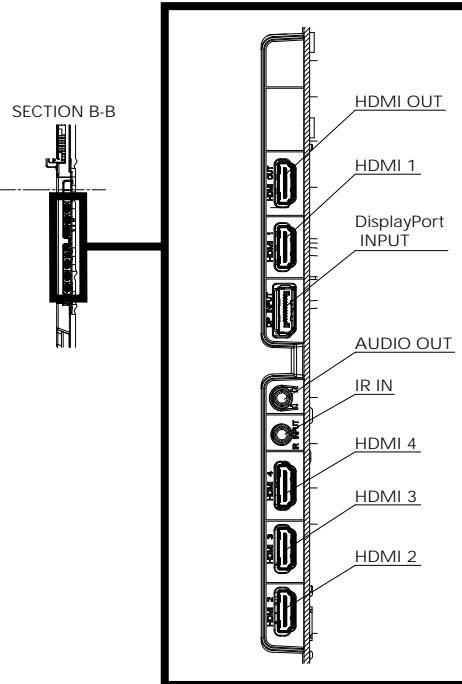

## Note

- An auto detected signal format may be differently displayed from the actual input signal.
- [ i ] shown after the number of dots of resolution means the interlace signal.

**● Drawing of terminals**

View from back

Magnified figure of terminal b

Magnified figure of terminal a

**Sectional view of terminal a**  
(MICRO SD / SERIAL IN / LAN / USB TYPE-C /  
USB TYPE-A / USB TYPE-A)

**Terminal a**  
**50SQE2W Terminal (Bottom)**

Units : mm (inches)

	MICRO SD	SERIAL	LAN	USB TYPE-C	USB TYPE-A
A	5.1 (0.2)	7.7 (0.3)	9.3 (0.36)	4.8 (0.18)	7.3 (0.28)
B	-	0.7 (0.02)	5.1 (0.2)	-	-
C	27.0 (1.06)				

**Sectional view of terminal b**  
(HDMI OUT / HDMI 1 / DisplayPort INPUT /  
AUDIO OUT / IR IN / HDMI 4 / HDMI 3 / HDMI 2)