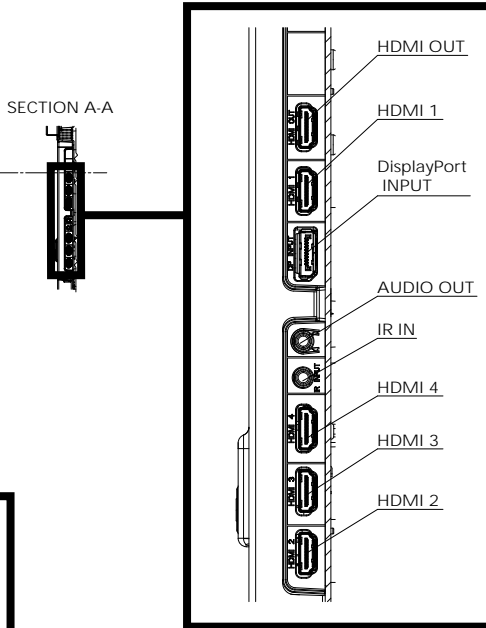

INCLUDED ACCESSORIES

- Remote Control - Batteries (AA Size) x 2
- AC cord x 3 (USA/EU/UK) (approx. 2 m (78.7"))
- IR sensor x 1 (cable length approx. 1480 mm (4.85 ft))
- IR Sensor Holder x 1 (Screw x 2)
- RS232C cable x 1 (Approx. 1 m (3.28 ft)) - Clamper x 3
- VESA spacers x 4 (Spacer : H 22 mm (0.87"), Φ 25 mm (0.99"), Screw : M6 42 mm (1.65"))
- (Spacers H 22 mm (0.87") Φ 25 mm (0.99"))

For signals without ○ in the Plug and Play-supported signal column, resolutions may not be selected on the PC side even if this unit supports those signals.

Note

- An auto detected signal format may be differently displayed from the actual input signal.
- [i] shown after the number of dots of resolution means the interlace signal.

● Drawing of terminals

View from back

Magnified figure of terminal b

Magnified figure of terminal a

Sectional view of terminal a
(MICRO SD / SERIAL IN / LAN / USB TYPE-C /
USB TYPE-A / USB TYPE-A)

Terminal a
43SQE2W Terminal (Bottom)

Units : mm (inches)

	MICRO SD	SERIAL	LAN	USB TYPE-C	USB TYPE-A
A	5.1 (0.2)	7.7 (0.3)	9.3 (0.36)	4.8 (0.18)	7.3 (0.28)
B	-	0.7 (0.02)	5.1 (0.2)	-	-
C	26.9 (1.06)				

Sectional view of terminal b
(HDMI OUT / HDMI 1 / DisplayPort INPUT /
AUDIO OUT / IR IN / HDMI 4 / HDMI 3 / HDMI 2)