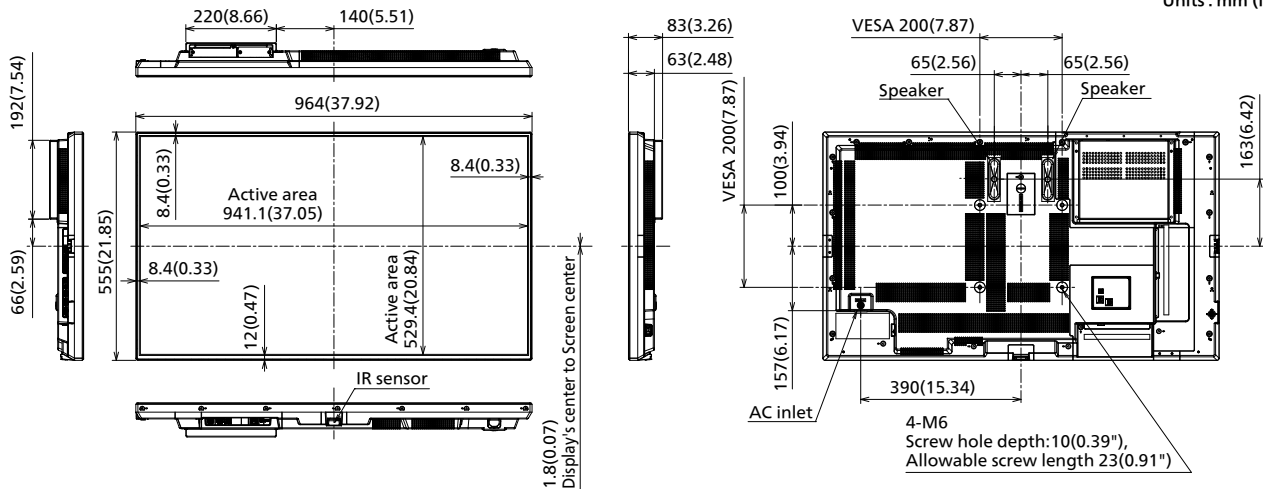

INCLUDED ACCESSORIES

- Remote Control - Batteries (AA Size) x 2
- AC cord x 3 (USA/EU/UK) (approx. 2 m (78.7"))
- IR sensor x 1 (cable length approx. 1480 mm (4.85 ft))
- IR Sensor Holder x 1 (Screw x 2)
- RS232C cable x 1 (Approx. 1 m (3.28 ft)) - Clamper x 3
- VESA spacers x 4 (Spacer : H 22 mm (0.87"), Φ 25 mm (0.99"), Screw : M6 42 mm (1.65"))
- (Spacers H 22 mm (0.87") Φ 25 mm (0.99"))

STANDARD (CERTIFICATIONS)

SAFETY REGULATIONS	UL 62368-1, CSA C22.2 No. 62368-1 EN62368-1
RADIATION REGULATIONS	FCC 47 CFR Part 15 Subpart B, ICES-003 EN55032, EN55035, EN61000-3-2, EN61000-3-3

WIRELESS LAN

Compliance standard	IEEE 802.11 a/b/g/n/ac Dualband (Wireless LAN Standard protocol)
Channel	CH 1-13, CH 36-64, CH 100-140
Communication range	Approx. 30 m (Depends on usage environment)

Bluetooth®

Supported version	Bluetooth® 5.1
Profile	HID / A2DP

REMOTE CONTROL TRANSMITTER

Power Requirements	DC 3 V (AA Size batteries x 2)
Operating distance¹	Approx. 7 m/23 ft
Weight	Approx. 111 g (3.92 oz) ncluding batteries
Dimensions (W x H x D)	51 x 161 x 27 mm (2.00" x 6.34" x 1.07")

1 When operated directly in front of the display screen.

OPTIONAL ACCESSORIES

Early warning software	ET-SWA 100 / 105 series

DIMENSIONS

Cautions: This drawing is not a scale
Units : mm (inches)

CONNECTION TERMINAL