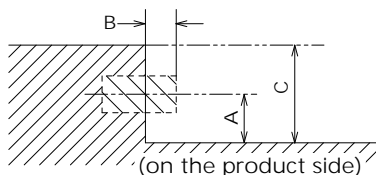

● Drawing of terminals

View from back

Magnified figure of terminal b

Magnified figure of terminal a

Sectional view of terminal a
(MICRO SD / SERIAL IN / LAN / USB TYPE-C /
USB TYPE-A / USB TYPE-A)

Terminal a
43SQE2W Terminal (Bottom)

Units : mm (inches)

	MICRO SD	SERIAL	LAN	USB TYPE-C	USB TYPE-A
A	5.1 (0.2)	7.7 (0.3)	9.3 (0.36)	4.8 (0.18)	7.3 (0.28)
B	-	0.7 (0.02)	5.1 (0.2)	-	-
C	26.9 (1.06)				

Sectional view of terminal b
(HDMI OUT / HDMI 1 / DisplayPort INPUT /
AUDIO OUT / IR IN / HDMI 4 / HDMI 3 / HDMI 2)