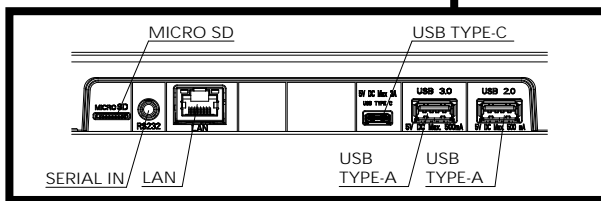

For signals without ○ in the Plug and Play-supported signal column, resolutions may not be selected on the PC side even if this unit supports those signals.

Note

- An auto detected signal format may be differently displayed from the actual input signal.
- [i] shown after the number of dots of resolution means the interlace signal.

● Drawing of terminals

View from back

Magnified figure of terminal b

Magnified figure of terminal a

Sectional view of terminal a
(MICRO SD / SERIAL IN / LAN / USB TYPE-C /
USB TYPE-A / USB TYPE-A)

Terminal a
43SQE2W Terminal (Bottom)

Units : mm (inches)

	MICRO SD	SERIAL	LAN	USB TYPE-C	USB TYPE-A
A	5.1 (0.2)	7.7 (0.3)	9.3 (0.36)	4.8 (0.18)	7.3 (0.28)
B	-	0.7 (0.02)	5.1 (0.2)	-	-
C	26.9 (1.06)				

Sectional view of terminal b
(HDMI OUT / HDMI 1 / DisplayPort INPUT /
AUDIO OUT / IR IN / HDMI 4 / HDMI 3 / HDMI 2)