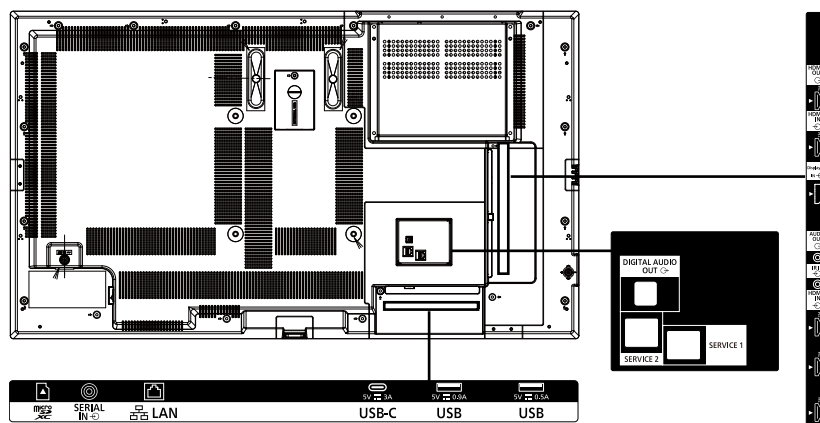

1 Specifications and appearance are subject to change without notice.