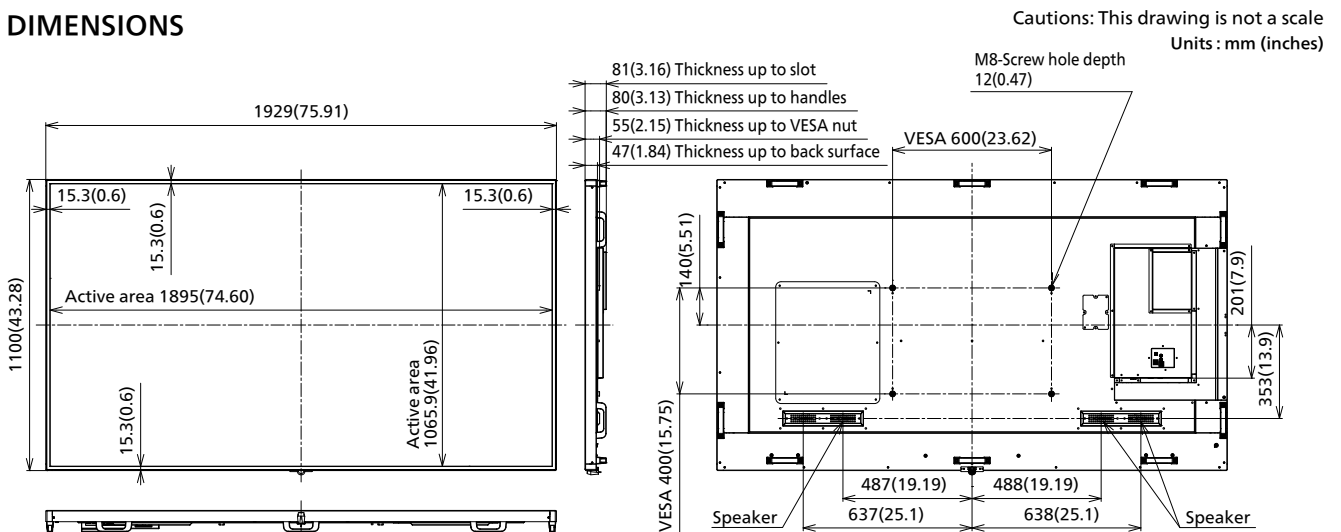

INCLUDED ACCESSORIES

- Remote Control - Batteries (AA Size) x 2
- AC cord x 4 (USA/EU/UK/AUS) (approx. 2 m (78.7"))
- IR sensor x 1 (cable length approx. 1480 mm (4.85 ft))
- IR Sensor Holder x 1 (Screw x 2) - Plate for IR sensor's holder
- Wi-Fi Dongle x 1
- USB Extension cable x 1 (approx. 1440 mm (4.73 ft))
- RS232C cable x1 (Approx. 1 m (3.28 ft)) - Clamper x 3

STANDARD (CERTIFICATIONS)

SAFETY REGULATIONS	UL 62368-1, CSA C22.2 No. 62368-1 EN62368-1 AS/NZS 62368.1
RADIATION REGULATIONS	FCC 47 CFR Part 15 Subpart B, ICES-003 EN55032, EN55035, EN61000-3-2, EN61000-3-3 AS/NZS CISPR 32

WIRELESS LAN

Compliance standard	IEEE 802.11 a/b/g/n/ac Dualband (Wireless LAN Standard protocol)
Channel	CH 1-13, CH 36-64, CH 100-140
Communication range	Approx. 30 m (Depends on usage environment)

Bluetooth®

Supported version	Bluetooth® 5.1
Profile	HID / A2DP

REMOTE CONTROL TRANSMITTER

Power Requirements	DC 3 V (AA Size batteries x 2)
Operating distance¹	Approx. 7 m (23 ft)
Weight	Approx. 111 g (3.92 oz) including batteries
Dimensions (W x H x D)	51 x 161 x 27 mm (2.00" x 6.34" x 1.07")

¹ When operated directly in front of remote control sensor.

OPTIONAL ACCESSORIES

Early warning software	ET-SWA 100 / 105 series

DIMENSIONS