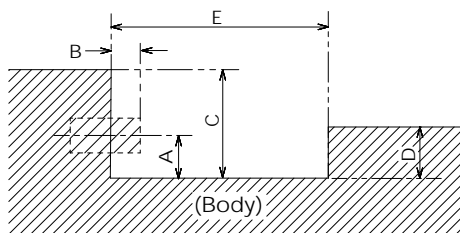

Units : mm (inches)

	MICRO SD	SERIAL	LAN	USB TYPE-C	USB TYPE-A
A	7.7 (0.3)	11.0 (0.43)	12.3 (0.48)	7.8 (0.31)	10.3 (0.41)
B	-	1.3 (0.05)	5.7 (0.22)	-	-
C	34.3 (1.35)				
D	12.0 (0.47)				
E	85.5 (3.37)				

Sectional view of terminal b
(HDMI OUT / HDMI 1 / DisplayPort INPUT /
AUDIO OUT / IR IN / HDMI 4 / HDMI 3 / HDMI 2)

Terminal b
86SQE2W Terminal (Side)