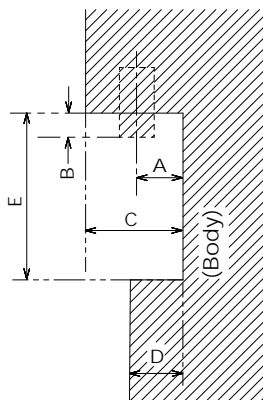

View from back

Magnified figure of terminal a

Magnified figure of terminal b

**Sectional view of terminal a**  
(MICRO SD / SERIAL IN / LAN / USB TYPE-C /  
USB TYPE-A / USB TYPE-A)

**Terminal a**  
**86SQE2W Terminal (Bottom)**

Units : mm (inches)

	MICRO SD	SERIAL	LAN	USB TYPE-C	USB TYPE-A
A	7.7 (0.3)	11.0 (0.43)	12.3 (0.48)	7.8 (0.31)	10.3 (0.41)
B	-	1.3 (0.05)	5.7 (0.22)	-	-
C	34.3 (1.35)				
D	12.0 (0.47)				
E	85.5 (3.37)				