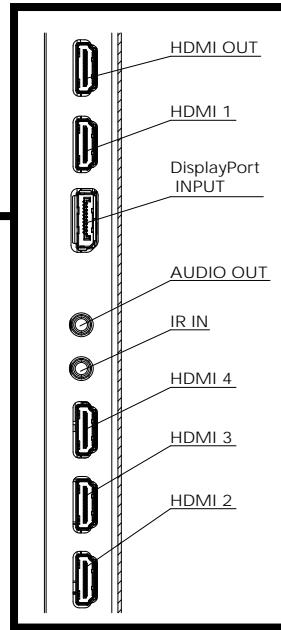

## Note

- An auto detected signal format may be differently displayed from the actual input signal.
- [ i ] shown after the number of dots of resolution means the interlace signal.

**● Drawing of terminals**

View from back

Magnified figure of terminal a

Magnified figure of terminal b

**Sectional view of terminal a**  
(MICRO SD / SERIAL IN / LAN / USB TYPE-C /  
USB TYPE-A / USB TYPE-A)

**Terminal a**  
**86SQE2W Terminal (Bottom)**