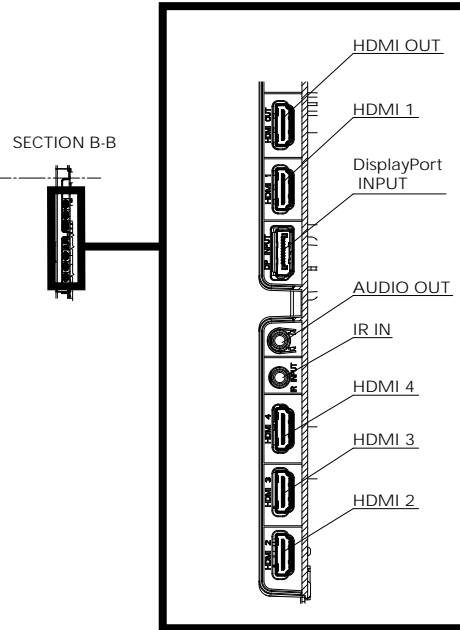

INCLUDED ACCESSORIES

- Remote Control - Batteries (AA Size) x 2
- AC cord x 3 (USA/EU/UK/AUS) (approx. 2 m (78.7"))
- IR sensor x 1 (cable length approx. 1480 mm (4.85 ft))
- IR Sensor Holder x 1 (Screw x 2)
- RS232C cable x 1 (Approx. 1 m (3.28 ft)) - Clamper x 3
- VESA spacers x 4 (Spacer : H 22 mm (0.87"), Φ 25 mm (0.99"), Screw : M6 42 mm (1.65"))
- (Spacers H 22 mm (0.87") Φ 25 mm (0.99"))

For signals without ○ in the Plug and Play-supported signal column, resolutions may not be selected on the PC side even if this unit supports those signals.

Note

- An auto detected signal format may be differently displayed from the actual input signal.
- [i] shown after the number of dots of resolution means the interlace signal.

● Drawing of terminals

View from back

Magnified figure of terminal b

Magnified figure of terminal a

Sectional view of terminal a
(MICRO SD / SERIAL IN / LAN / USB TYPE-C /
USB TYPE-A / USB TYPE-A)

Terminal a
55SQE2W Terminal (Bottom)

Units : mm (inches)

	MICRO SD	SERIAL	LAN	USB TYPE-C	USB TYPE-A
A	5.1 (0.2)	7.7 (0.3)	9.3 (0.36)	4.8 (0.18)	7.3 (0.28)
B	-	0.7 (0.02)	5.1 (0.2)	-	-
C	27.0 (1.06)				

Sectional view of terminal b
(HDMI OUT / HDMI 1 / DisplayPort INPUT /
AUDIO OUT / IR IN / HDMI 4 / HDMI 3 / HDMI 2)