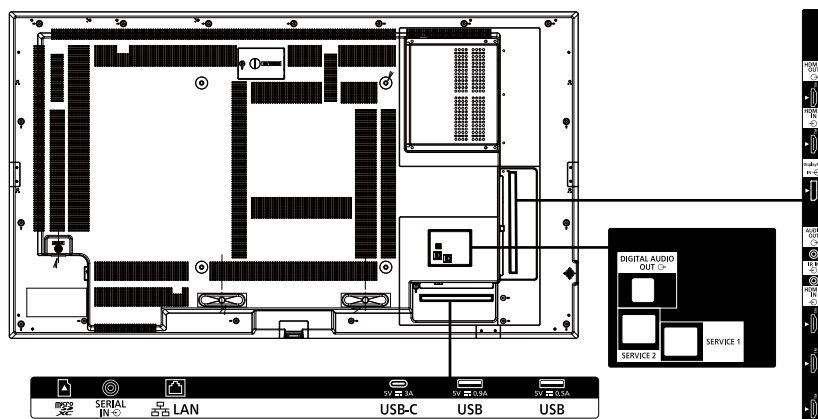

1 When operated directly in front of the display screen.

OPTIONAL ACCESSORIES

Early warning software	ET-SWA 100 / 105 series
------------------------	-------------------------

DIMENSIONS

CONNECTION TERMINAL