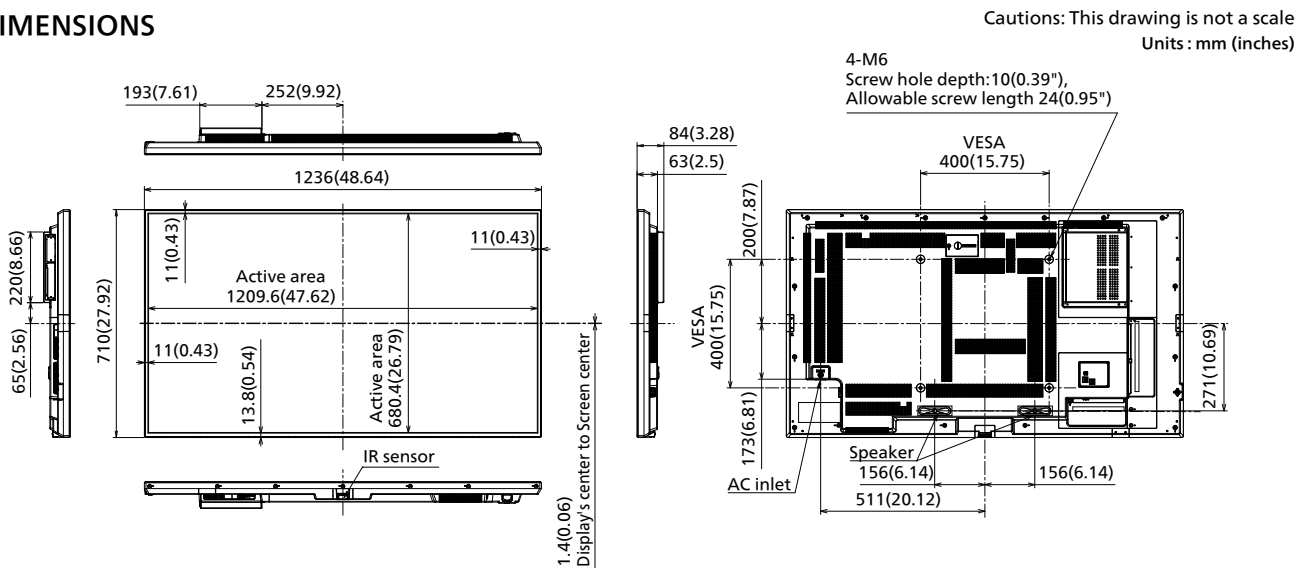

INCLUDED ACCESSORIES

- Remote Control - Batteries (AA Size) x 2
- AC cord x 3 (USA/EU/UK/AUS) (approx. 2 m (78.7"))
- IR sensor x 1 (cable length approx. 1480 mm (4.85 ft))
- IR Sensor Holder x 1 (Screw x 2)
- RS232C cable x 1 (Approx. 1 m (3.28 ft)) - Clamper x 3
- VESA spacers x 4 (Spacer : H 22 mm (0.87"), Φ 25 mm (0.99"), Screw : M6 42 mm (1.65"))
- (Spacers H 22 mm (0.87") Φ 25 mm (0.99"))

STANDARD (CERTIFICATIONS)

SAFETY REGULATIONS	UL 62368-1, CSA C22.2 No. 62368-1 EN62368-1 AS/NZS 62368.1
RADIATION REGULATIONS	FCC 47 CFR Part 15 Subpart B, ICES-003 EN55032, EN55035, EN61000-3-2, EN61000-3-3 AS/NZS CISPR 32

WIRELESS LAN

Compliance standard	IEEE 802.11 a/b/g/n/ac Dualband (Wireless LAN Standard protocol)
Channel	CH 1-13, CH 36-64, CH 100-140
Communication range	Approx. 30 m (Depends on usage environment)

Bluetooth®

Supported version	Bluetooth® 5.1
Profile	HID / A2DP

REMOTE CONTROL TRANSMITTER

Power Requirements	DC 3 V (AA Size batteries x 2)
Operating distance¹	Approx. 7 m/23 ft
Weight	Approx. 111 g (3.92 oz) including batteries
Dimensions (W x H x D)	51 x 161 x 27 mm (2.00" x 6.34" x 1.07")

1 When operated directly in front of the display screen.

OPTIONAL ACCESSORIES

Early warning software	ET-SWA 100 / 105 series

DIMENSIONS