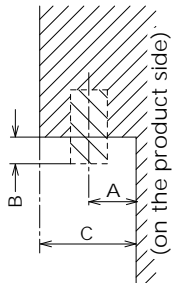

● Drawing of terminals

View from back

Magnified figure of terminal b

Magnified figure of terminal a

Sectional view of terminal a
(MICRO SD / SERIAL IN / LAN / USB TYPE-C /
USB TYPE-A / USB TYPE-A)

Terminal a
55SQE2W Terminal (Bottom)

Units : mm (inches)

	MICRO SD	SERIAL	LAN	USB TYPE-C	USB TYPE-A
A	5.1 (0.2)	7.7 (0.3)	9.3 (0.36)	4.8 (0.18)	7.3 (0.28)
B	-	0.7 (0.02)	5.1 (0.2)	-	-
C	27.0 (1.06)				

Sectional view of terminal b
(HDMI OUT / HDMI 1 / DisplayPort INPUT /
AUDIO OUT / IR IN / HDMI 4 / HDMI 3 / HDMI 2)