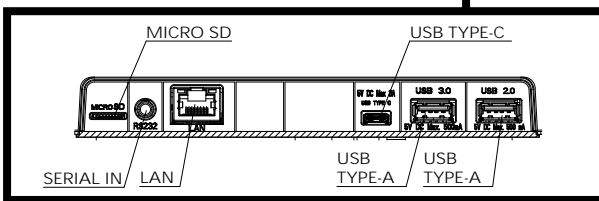

For signals without ○ in the Plug and Play-supported signal column, resolutions may not be selected on the PC side even if this unit supports those signals.

Note

- An auto detected signal format may be differently displayed from the actual input signal.
- [i] shown after the number of dots of resolution means the interlace signal.

● Drawing of terminals

View from back

Magnified figure of terminal b

Magnified figure of terminal a

Sectional view of terminal a
(MICRO SD / SERIAL IN / LAN / USB TYPE-C /
USB TYPE-A / USB TYPE-A)

Terminal a
55SQE2W Terminal (Bottom)

Units : mm (inches)

	MICRO SD	SERIAL	LAN	USB TYPE-C	USB TYPE-A
A	5.1 (0.2)	7.7 (0.3)	9.3 (0.36)	4.8 (0.18)	7.3 (0.28)
B	-	0.7 (0.02)	5.1 (0.2)	-	-
C	27.0 (1.06)				

Sectional view of terminal b
(HDMI OUT / HDMI 1 / DisplayPort INPUT /
AUDIO OUT / IR IN / HDMI 4 / HDMI 3 / HDMI 2)