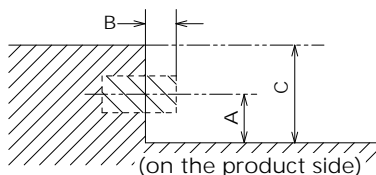

● Drawing of terminals

View from back

Magnified figure of terminal b

Magnified figure of terminal a

Sectional view of terminal a
(MICRO SD / SERIAL IN / LAN / USB TYPE-C /
USB TYPE-A / USB TYPE-A)

Terminal a
55SQE2W Terminal (Bottom)

Units : mm (inches)

	MICRO SD	SERIAL	LAN	USB TYPE-C	USB TYPE-A
A	5.1 (0.2)	7.7 (0.3)	9.3 (0.36)	4.8 (0.18)	7.3 (0.28)
B	-	0.7 (0.02)	5.1 (0.2)	-	-
C	27.0 (1.06)				

Sectional view of terminal b
(HDMI OUT / HDMI 1 / DisplayPort INPUT /
AUDIO OUT / IR IN / HDMI 4 / HDMI 3 / HDMI 2)