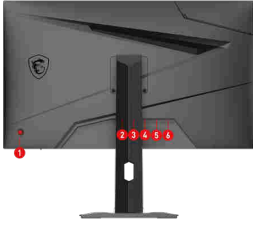

Carton Dimension (W X D X H)	WW carton: 815 x 145 x 502 mm / Outer: 830 x 158 x 526 mm
Console Mode	2K Resolution PS5™ Optimization FHD/WQHD @ 120Hz * All trademarks and the registered trademarks are the property of their respective owners.
Frameless Design	Yes
PIP / PBP Function	Yes
VESA Mounting	75 x 75 mm
Weight (NW / GW)	5.95 kg / 8.1 kg Without Stand: 3.92 kg
Note	Display Port: 2560 x 1440 (Up to 240Hz). Type-C: 2560 x 1440 (DP alt. w/ PD Charging 65W) HDMI™: 2560 x 1440 (Up to 144Hz) Adobe RGB, DCI-P3 and sRGB follow CIE1976 Standard

CONNECTIONS

1. 5-way joystick navigator
2. DC jack
3. Earphone out
4. 2x HDMI™ (2.0b)
5. 1x Display Port (1.4a)
6. Type-C (65W PD Charging)