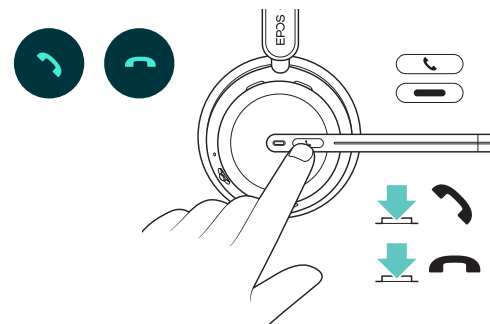

Accept/end a call