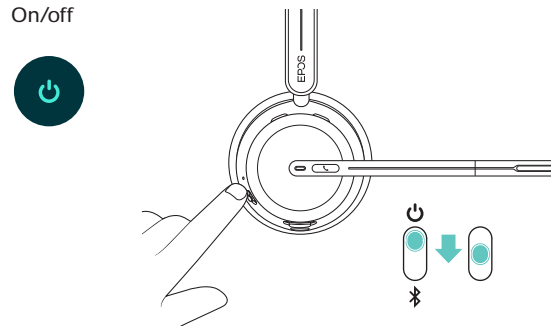

How to Use the IMPACT 1000

Adjusting and wearing the headset

Mute/unmute

On/off

Connecting

Accept/end a call

Adjusting the volume