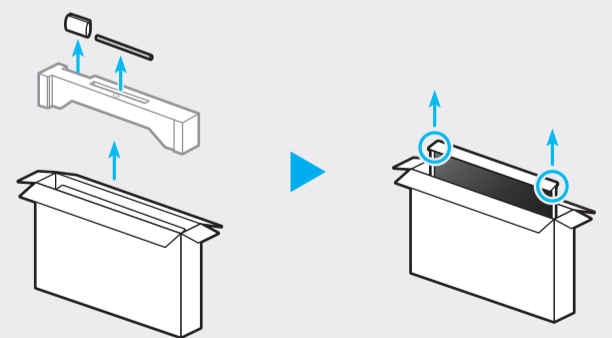

	A	B	C	D	E	F	G	H
GQ43LS01B	38.8 inches (986.3 mm)	23.5 inches (597.3 mm)	7.8 inches (197.0 mm)	40.5 inches (1028.4 mm)	16.4 inches (417.2 mm)	42.5 inches (108 cm)	36.2 lbs (16.4 kg)	38.4 lbs (17.4 kg)
TQ43LS01B								
QE43LS01B								
KQ43LSB01	38.8 inches (986.3 mm)	23.5 inches (597.3 mm)	7.8 inches (197.0 mm)	40.5 inches (1028.4 mm)	16.4 inches (417.2 mm)	42.5 inches (108 cm)	36.6 lbs (16.6 kg)	38.8 lbs (17.6 kg)
QA43LS01B								
QN43LS01B								
GQ50LS01B	45.0 inches (1143.2 mm)	27.0 inches (685.4 mm)	8.1 inches (206.5 mm)	46.3 inches (1176.8 mm)	18.7 inches (475.5 mm)	49.5 inches (125 cm)	45.2 lbs (20.5 kg)	47.6 lbs (21.6 kg)
TQ50LS01B								
QE50LS01B								
KQ50LSB01	45.0 inches (1143.2 mm)	27.0 inches (685.4 mm)	8.1 inches (206.5 mm)	46.3 inches (1176.8 mm)	18.7 inches (475.5 mm)	49.5 inches (125 cm)	45.9 lbs (20.8 kg)	48.5 lbs (22.0 kg)
QA50LS01B								
QN50LS01B								
GQ55LS01B	49.4 inches (1254.9 mm)	29.5 inches (748.3 mm)	8.7 inches (221.0 mm)	48.7 inches (1237.4 mm)	19.0 inches (482.8 mm)	54.6 inches (138 cm)	57.5 lbs (26.1 kg)	60.0 lbs (27.2 kg)
TQ55LS01B								
QE55LS01B								
KQ55LSB01	49.4 inches (1254.9 mm)	29.5 inches (748.3 mm)	8.7 inches (221.0 mm)	48.7 inches (1237.4 mm)	19.0 inches (482.8 mm)	54.6 inches (138 cm)	58.4 lbs (26.5 kg)	60.8 lbs (27.6 kg)
QA55LS01B								
QN55LS01B								
GQ65LS01B	58.2 inches (1479.1 mm)	34.5 inches (875.1 mm)	11.0 inches (280.0 mm)	53.6 inches (1361.2 mm)	19.6 inches (499.0 mm)	64.5 inches (163 cm)	80.7 lbs (36.6 kg)	83.3 lbs (37.8 kg)
TQ65LS01B								
QE65LS01B								
KQ65LSB01								
QA65LS01B								
QN65LS01B								

SAMSUNG

QUICK SETUP GUIDE
 GUIDE D'INSTALLATION RAPIDE
 GUÍA RÁPIDA DE CONFIGURACIÓN
 GUIA RÁPIDO DE INSTALAÇÃO
 KURZANLEITUNG ZUR KONFIGURATION
 GUIDA DI INSTALLAZIONE RAPIDA

43"

50"
-
65"

		USB	USB-C
		OPTICAL	
		ARC	HDMI (eARC)
			HDMI
			ANT