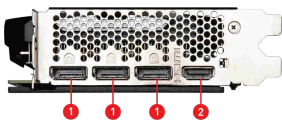

SPECIFICATIONS

Model Name	GeForce RTX™ 4070 VENTUS 2X 12G OC
Graphics Processing Unit	NVIDIA® GeForce RTX™ 4070
Interface	PCI Express® Gen 4
Core Clocks	Extreme Performance: 2520 MHz (MSI Center) Boost: 2505 MHz
CUDA® CORES	5888 Units
Memory Speed	21 Gbps
Memory	12GB GDDR6X
Memory Bus	192-bit
Output	DisplayPort x 3 (v1.4a) HDMI™ x 1 (Supports 4K@120Hz HDR, 8K@60Hz HDR, and Variable Refresh Rate as specified in HDMI™ 2.1a)
HDCP Support	Y
Power consumption	200 W
Power connectors	8-pin x 1
Recommended PSU	650 W
Card Dimension (mm)	242 x 125 x 43 mm
Weight (Card / Package)	651 g / 947 g
DirectX Version Support	12 Ultimate
OpenGL Version Support	4.6
Maximum Displays	4
G-SYNC® technology	Y
Digital Maximum Resolution	7680 x 4320

CONNECTIONS

1. DisplayPort
2. HDMI™

FEATURES

Dual Fan

Two fans and a huge heatsink ensure a cool and quiet experience for you.

TORX FAN 4.0

A masterpiece of teamwork, fan blades work in pairs to create unprecedented levels of focused air pressure.

Copper Baseplate

A solid nickel-plated copper baseplate transfers heat from the GPU to all heat pipes for better cooling.

Core Pipe

Precision-machined heat pipes ensure max contact and spread heat along the full length of the heatsink.

Reinforcing Backplate

The reinforcing backplate features a flow-through design that provides additional ventilation.

Zero Frozr

The fans completely stop when temperatures are relatively low, eliminating all noise.