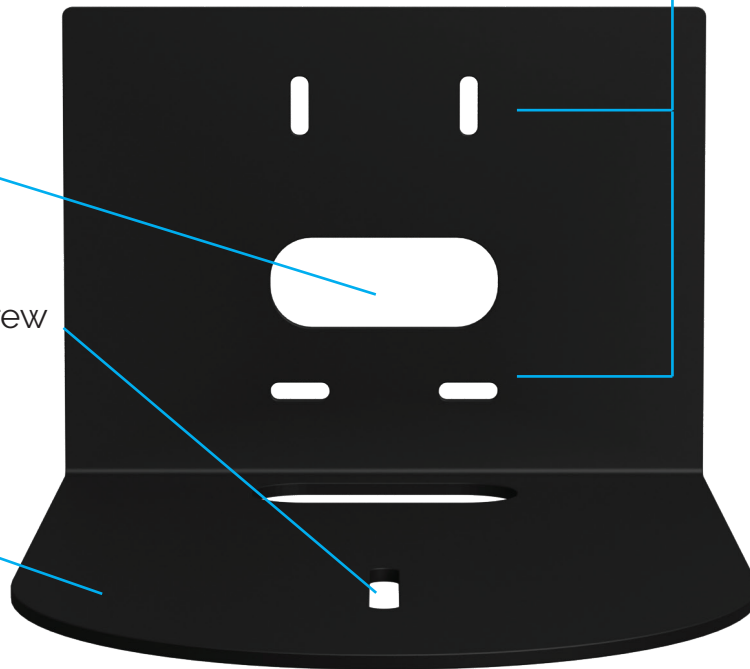

## Key Features:

- Mounts directly to wall with supplied hardware.
- Available in Black or White powder coat finish.

## What's in the Box:

- Large Wall Mount (1 qty)
- 1/4-20 mounting screw (1 qty)
- 1/4" washers (2 qty)
- #10-16x 1-1/4" metal screws (4 qty)
- 10-12 x1" conical plastic anchors (4 qty)
- #6-32x 1" screws with washers (4 qty)

1. Four Precut post pattern fits U.S. doublegang box.

2. Convenient cable access

3. Mounting slot for 1/4 20" screw

4. Mount Base