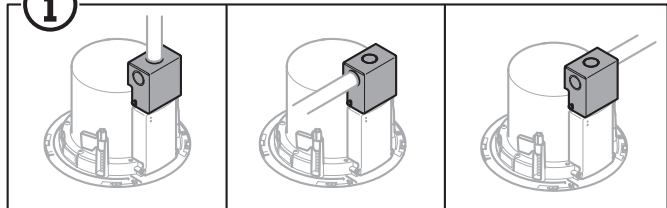

AXIS TC1602 Conduit Adapter

Installation Guide

i

1.1

1.2

2x

1.3

1.4