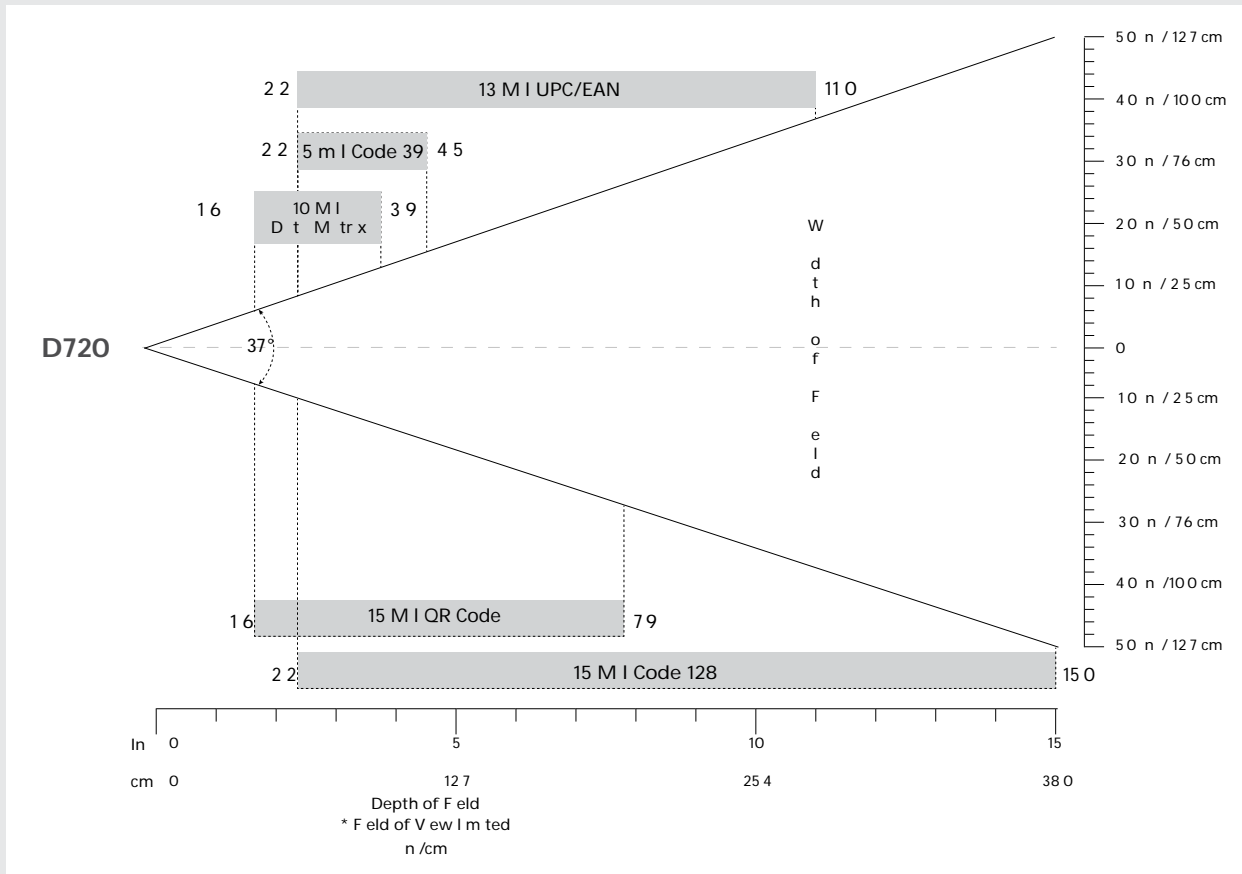

2D Symbologies: Aztec, Data Matrix, Han Xin, Micro PDF417, Micro QR Code, PDF417, QR Code

Scan Angle:

44.5° (Horizontal) - 33.5° (Vertical)

Sensor Resolution:

1280 horizontal x 960 vertical pixels

Print Contrast:

Down to 25%

Reading Distance:

3.0 to 49.5 cm (1.2 to 19.5 in.) Depends on barcode size, symbology, label media

Decode Ranges

	Near	Far
5 mil Code 39	2.2 in/5.5 cm	4.5 in/11.5 cm
10 mil DataMatrix	1.6 in/4.0 cm	3.9 inc/10.0 cm
13 Mil UPC/EAN	2.2 in/5.5 cm	11.0 in/28.0 cm
15 Mil Code 128	2.2 in/5.5 cm	15.0 in/38.0 cm
15 mil QR Code	1.6 in/4.0 cm	7.9 inc/20.0 cm