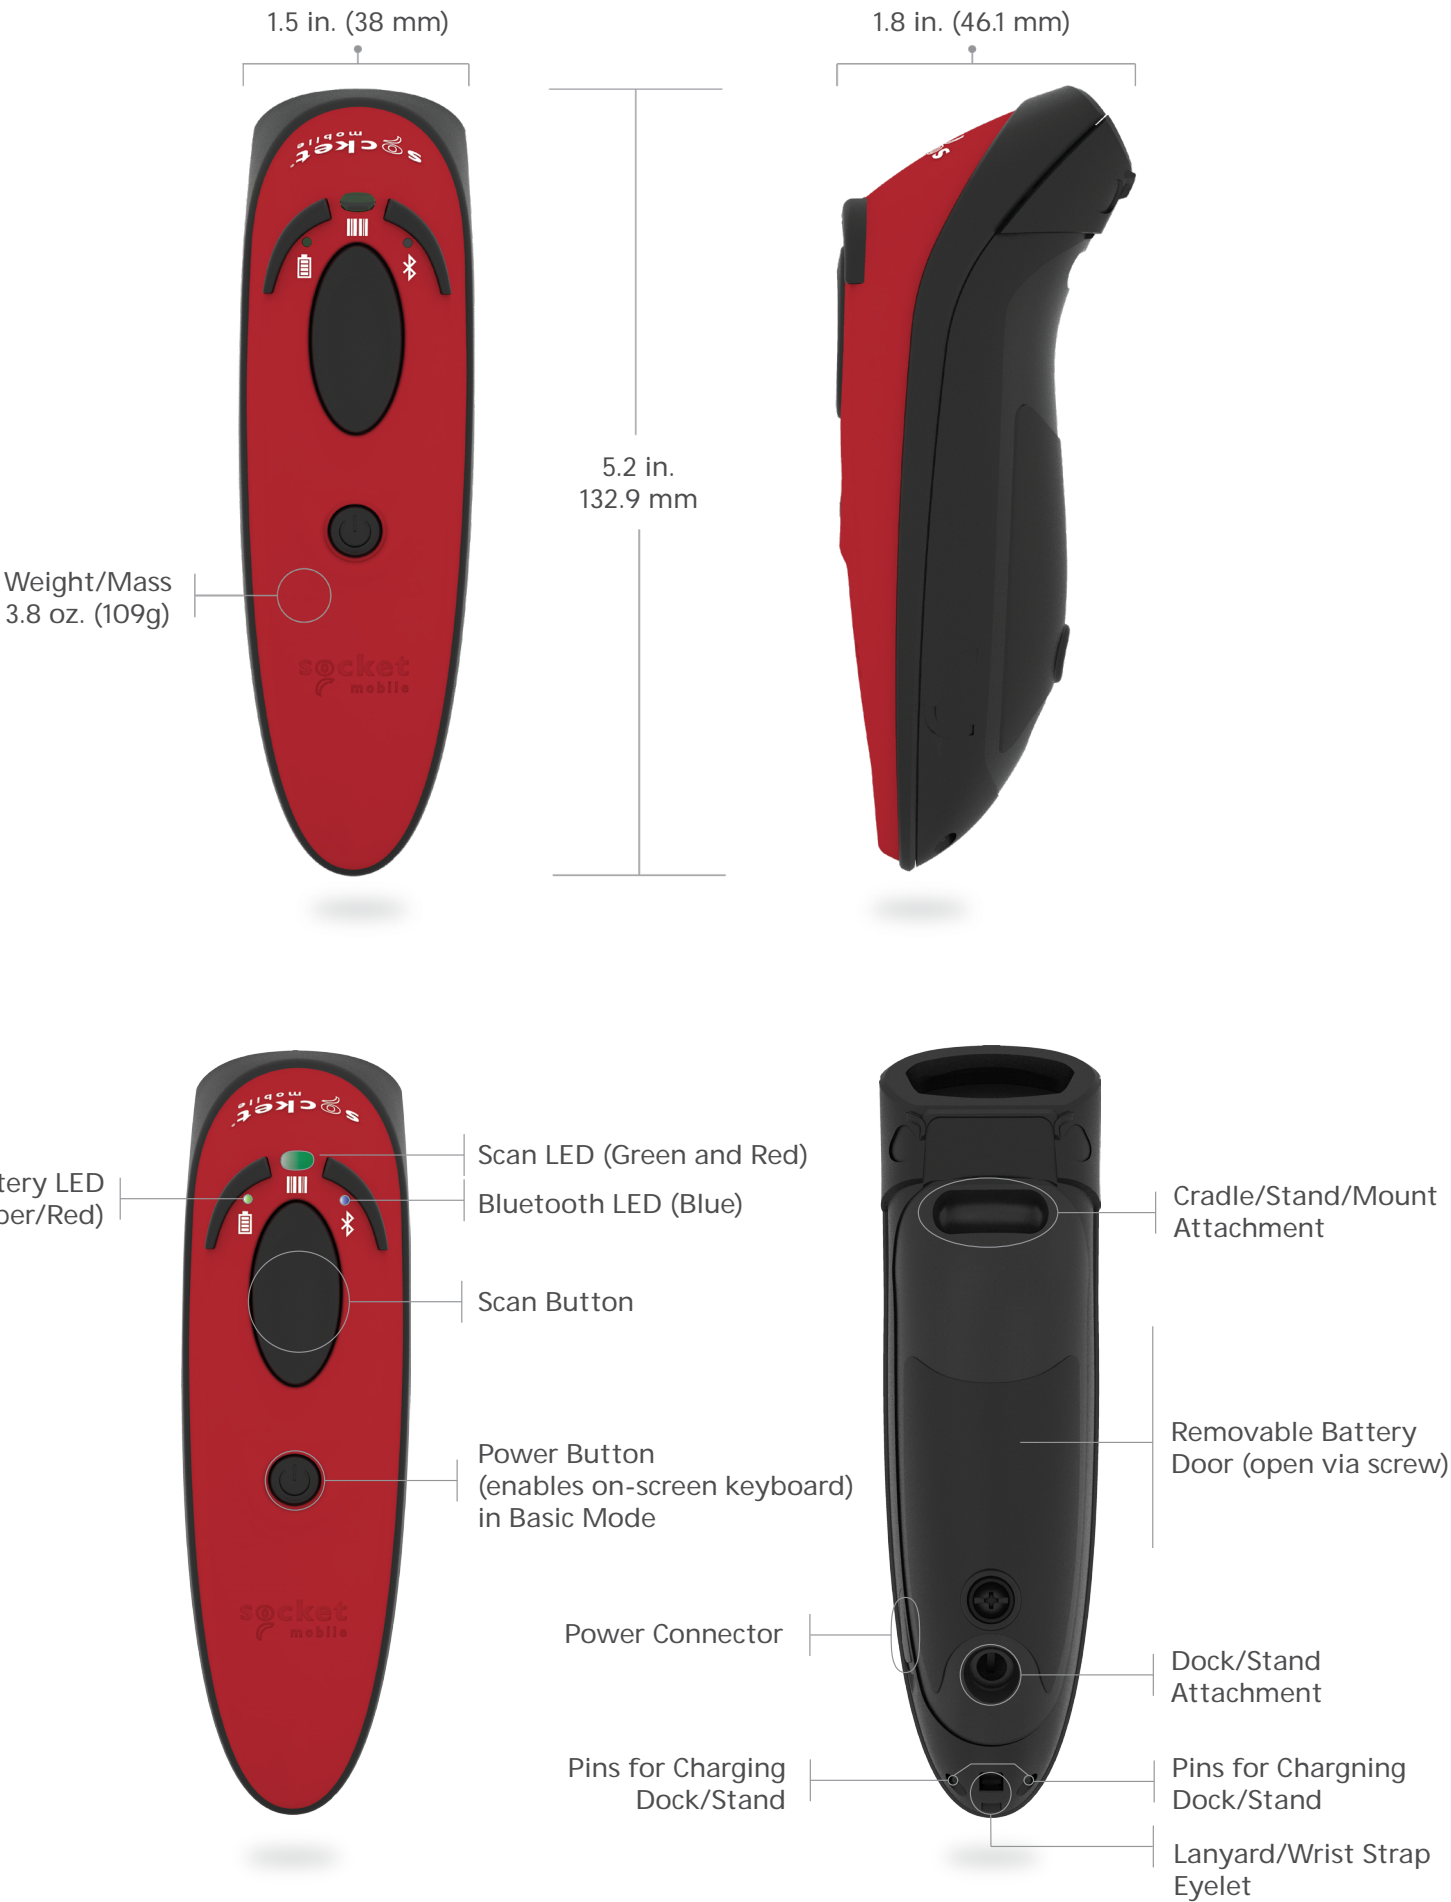

2D/1D Imager
Barcode Scanner

DuraScan® D720

Linear Barcode Plus QR Code Scanner

The D720 is a linear barcode & QR Code 1D/2D barcode scanner, able to read 1D and 2D barcodes on paper and screen. The D720 was built for mobility and durability. It is IP54 rated for dust and water, comes with a field-replaceable battery, and withstands multiple drops. Also great for warehousing and manufacturing applications due to the scanning versatility. It is lightweight, ergonomic designed and has a long-lasting battery. The scanner is exceptionally easy to use, with intuitive notifications for battery level, Bluetooth connection, and scanning status. Perfect for inventory, order entry, field service, and other mobile business applications.

PHYSICAL CHARACTERISTICS

SINGLE PACKAGE INCLUDES

(1) DuraScan D720, Barcode Scanner and Rechargeable Battery (pre-installed)

- (1) Charging Cable
- (1) Wrist Strap
- (1) Get Started insert

The D720 is available in 4 colors: