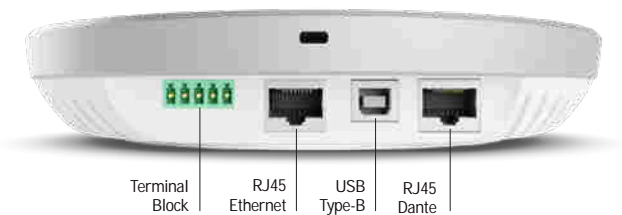

STEM HUB
Connections