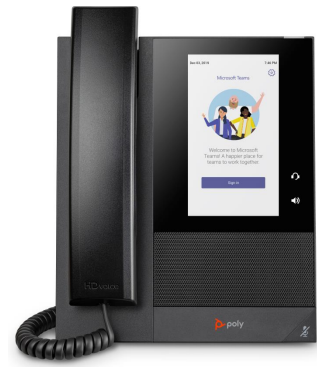

POLY CCX 400 Business Media Phone for Microsoft Teams and PoE-enabled

Brand : POLY

Product code: 848Z8AA

Product name : CCX 400 Business Media Phone for Microsoft Teams and PoE-enabled

- Hear every nuance with Poly HD Voice and Poly Acoustic Clarity technologies. Poly Acoustic Fence technology reduces distracting background noise and makes calling a pleasure.
- Enjoy the ergonomic design and the intuitive user touchscreen interface that saves you the hassle of learning new features and functions. When a phone is this easy, better collaboration and productivity aren't far behind.

CCX 400 Business Media Phone for Microsoft Teams and PoE-enabled

[POLY CCX 400 Business Media Phone for Microsoft Teams and PoE-enabled:](#)

"Entry-level" just got sweeter

The Poly CCX 400 is an entry-level business phone that's easy to use. Its interface is simple and intuitive. And contacts and meetings are one swipe or one tap away on a color touch screen.