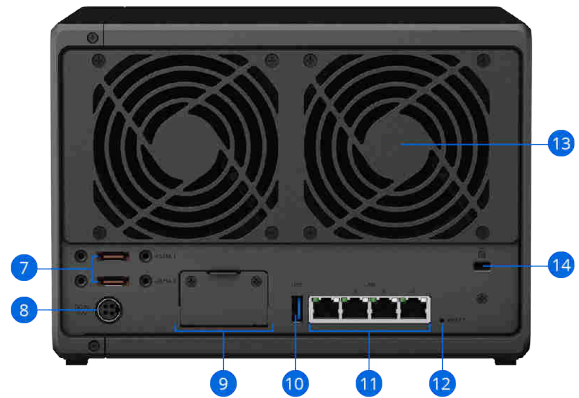

Hardware Overview

Front

Rear

1	Status Indicator	2	Drive Status Indicators	3	Drive Tray Locks	4	USB 3.2 Gen 1 Port
5	Power Button and Indicator	6	Drive Trays	7	Expansion Ports	8	Power Port
9	Network Upgrade Slot	10	USB 3.2 Gen 1 Port	11	1GbE RJ-45 Ports	12	Reset Button
13	Fans	14	Kensington Security Slot				