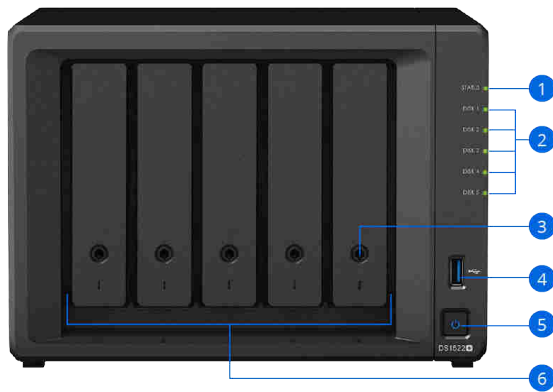

Hardware Overview

Front