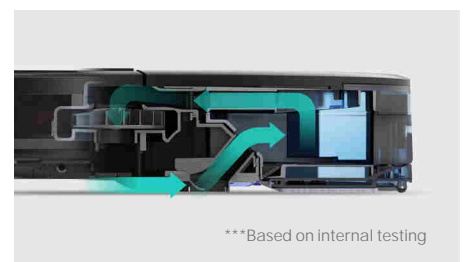

Hybrid 2-in-1 Vacuum & Mop

Combine sweeping and mopping for a deeper clean that will leave your floors sparkling!

2000Pa Super-Strong Suction Power

With 2000Pa** of suction power, RoboVac G10 Hybrid delivers our most powerful clean to date.

Ultra-Slim Design

The Super-Slim 2.85" body effortlessly glides under furniture and into hard to reach areas.

A Quiet Clean

Advanced brushless motor significantly reduces vacuuming noise. Produces only 55dB*** of noise while in use - less than a microwave.

RoboVac G10 Hybrid V.S. Xiaowa E20 V.S. Ecovacs SLIM 15

	RoboVac G10 Hybrid	Xiaowa E20	Ecovacs SLIM 15
Navigation	Smart Dynamic Navigation	Z-shape	Smart Move
Connectivity	2.4 GHz Wi-Fi	2.4 GHz Wi-Fi	2.4 GHz Wi-Fi
Max. Suction Power	2000Pa	1800Pa	1200Pa
Vacs & Mop 2-in-1			
Mopping System			
Dust Collector Capacity	450 mL	640mL	300mL
Filter	Washable	Washable	Unwashable
Max. Runtime	90 min	90 min	90 min
Height	2.85 in	3.56 in	2.24 in
Noise level	55dB	67dB	56dB
Top Cover	Tempered-glass	Plastic	Plastic