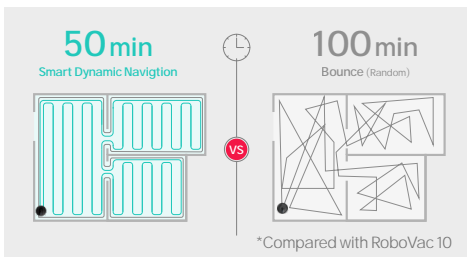

Smart Dynamic Navigation

Gets the job done quicker! Complete a routine clean in half the time, when compared to a standard robotic vacuum.*

Convenient Control

Give instructions by voice or using your phone via the EufyHome app, Amazon Alexa or the Google Assistant. Set detailed commands and receive voice reminders on how your RoboVac is performing.

Hybrid 2-in-1 Vacuum & Mop

Combine sweeping and mopping for a deeper clean that will leave your floors sparkling!