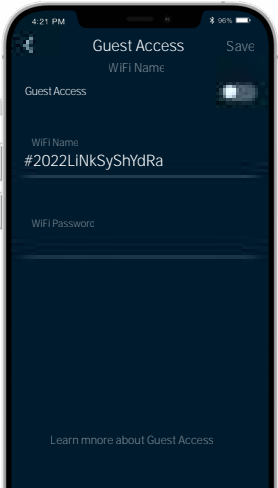

Easily control your home WiFi.

Linksys App at a glance.

- View which devices are connected, and easily limit internet usage with Parental Controls.
- Assign bandwidth hierarchy with Device Prioritisation.
- Keep your WiFi secure with Automatic Firmware updates.
- Give guests access and share their password via text message.

Control your WiFi in real time, wherever you are.

The Linksys app is the command center for your WiFi. Use the Linksys app anywhere you have an internet connection to check connected devices, set up guest access, or keep your kids off the internet when they should be doing homework.

Parental control.
Create device schedules, block certain websites or pause WiFi for homework.

Guest access.
Easily share a guest network with visitors. Your main WiFi stays separated by a firewall.

Device prioritisation.
Prioritise streaming devices while your kids surf or play games.

Auto firmware update.
Keep your WiFi safe and secure with Automatic Firmware updates.