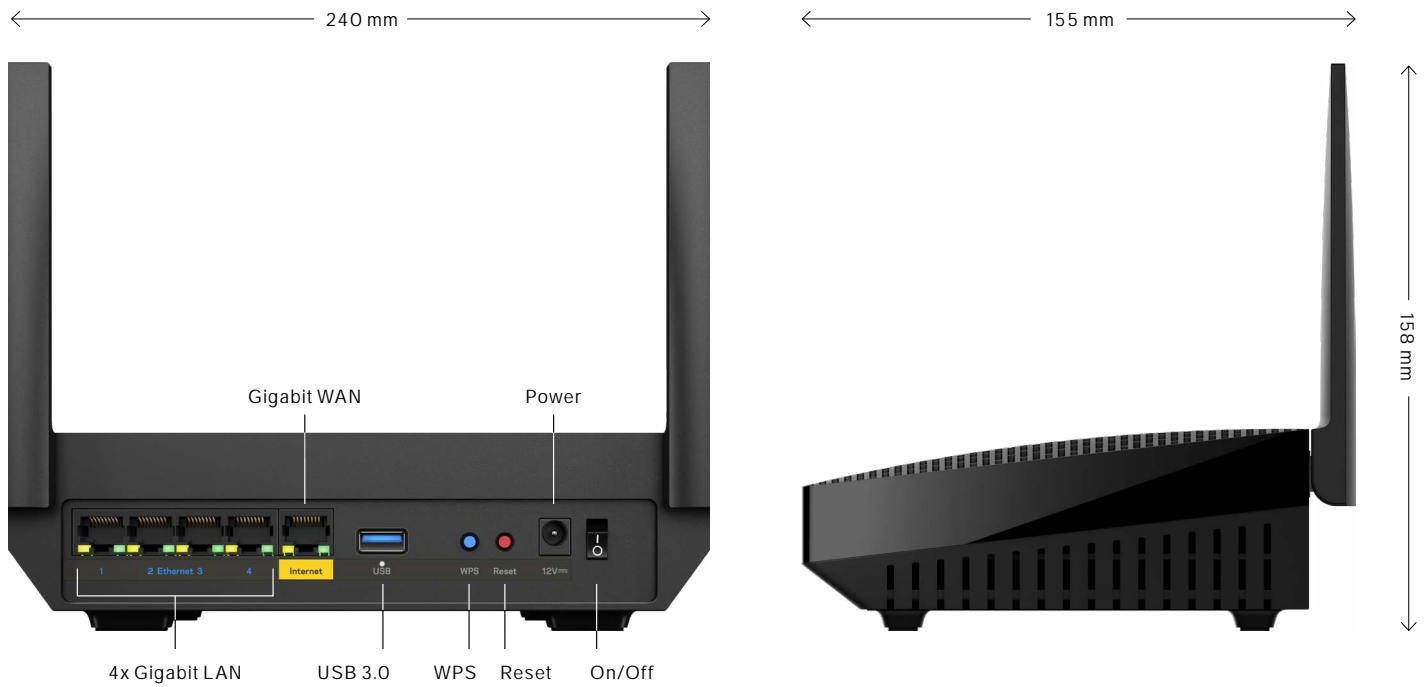

Product details.