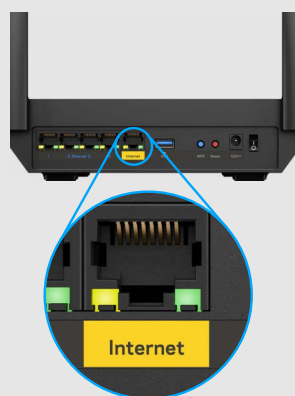

Easy App-led setup.

Setting up the Hydra WiFi 6 Mesh router (MR2000) is easy. Download the Linksys app on any iOS or Android smartphone. Upon launch the app automatically identifies the device to be setup and provides an animated setup guide that will have you online in minutes. With the Linksys App, you can always monitor and manage your home WiFi from anywhere, using a smartphone or tablet.

1. Download and install the free Linksys app.
2. Connect the MR2000 to your modem (-router), plug in & switch on.
3. Open the app and follow the on-screen instructions.