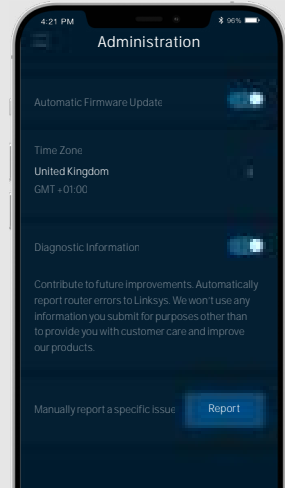

Easily control your home WiFi.

Linksys App at a glance.

- View which devices are connected, and easily limit internet usage with Parental Controls.
- Assign bandwidth hierarchy with Device Prioritisation.
- Keep your WiFi secure with Automatic Firmware updates.
- Give guests access and share their password via text message.

Control your WiFi in real time, wherever you are.

The Linksys app is the command center for your WiFi. Use the Linksys app anywhere you have an internet connection to check connected devices, set up guest access, or keep your kids off the internet when they should be doing homework.

Parental control.
Create device schedules, block certain websites or pause WiFi for homework.

Guest access.
Easily share a guest network with visitors. Your main WiFi stays separated by a firewall.

Device prioritisation.
Prioritise streaming devices while your kids surf or play games.

Auto firmware update.
Keep your WiFi safe and secure with Automatic Firmware updates.