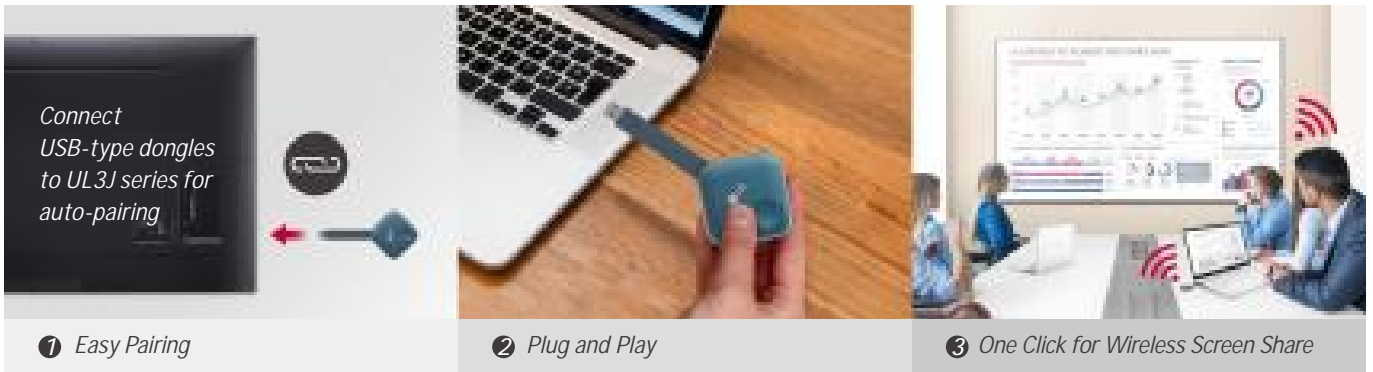

LG's Wireless Screen Sharing Solution, LG One:Quick^{Share}

LG One:Quick Share is a wireless screen sharing solution available through the UL3J series, USB transmission unit, and its app. You can simply share personal PC screen to the display with its USB dongle button and embedded Wi-Fi*, and can adjust the basic setting values (volume, picture mode, auto bright, etc.) of the connected display without a remote control. Also, the Office Meeting Mode** helps you to display the agenda, note before the meeting starts.

* Users need to set up Soft AP enabled at Network Menu of the Signage.
** Users can enable Office Meeting Mode at EZ Setting Menu of the Signage.
*** LG One:Quick Share needs to be purchased separately.