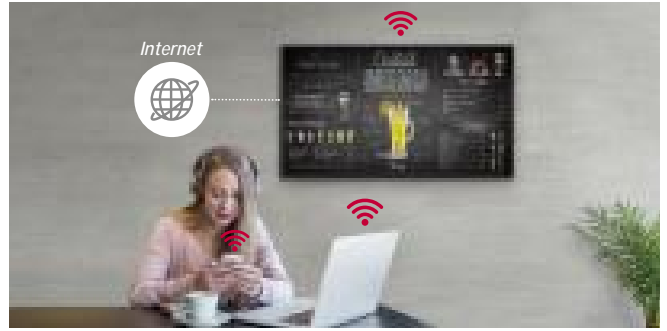

* Pre-set Support Vertical : Corporate / Government / Retail, Meeting room

Compatible with Video Conference System

For effective visual meeting, the UL3J series supports its compatibility with Cisco solutions that offers powerful and integrated control* for a smarter video conference.

* Using an HDMI cable connection (HDMI cable is optional)

Easy Content Distribution & SW Update

UL3J series features embedded Wi-Fi making it easy to distribute content wirelessly and update Firmware under the same network.

Wireless Access Point

UL3J series operates as a virtual router which can be an wireless access point for mobile devices.

Built-in Speaker

Contents will be enriched with sound effects from built-in speakers, without the need for purchasing or installing external speakers.