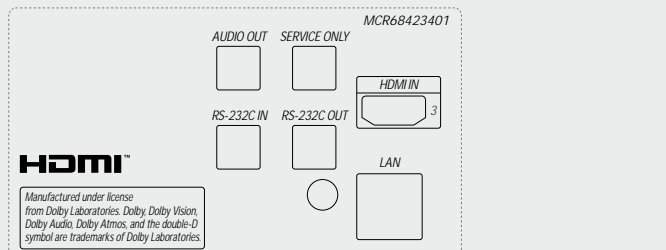

86"

Rear

Side

* Jack Panels may differ from the above image, so please contact LG sales team to verify before ordering.

75" / 65" / 55" / 50" / 43"

Rear

Side

Download
LG C-Display+
Mobile App