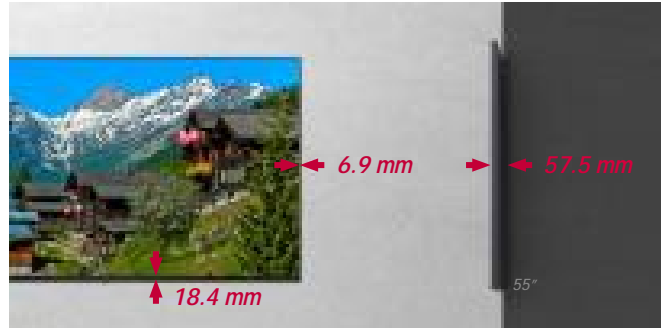

Sophisticated Slim Design

This series is thin in bezel size and thickness*, which saves space and enables easy installation. In addition, it increases the immersive experience from the screen and provides a sophisticated design, improving the décor of the space where the product is installed.