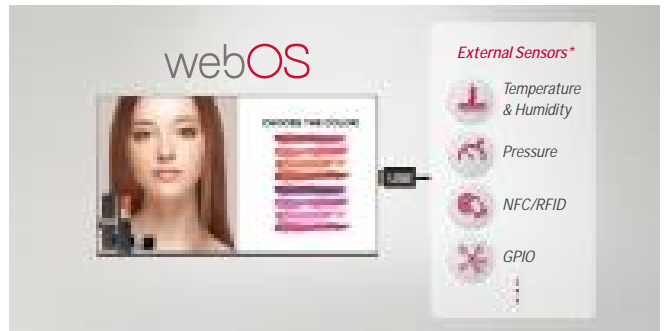

* Compared to LG's UL3G series

High-Performance with LG webOS 6.0

LG webOS 6.0, upgraded in SoC* and web engine, is available on UL3J series for a smooth execution of several tasks. LG webOS smart signage platform enhances user convenience with intuitive GUI.**

* SoC : System On Chip

** GUI : Graphical User Interface

Various Sensor Connection

LG webOS smart signage platform helps to easily provide value-added solutions* by supporting simple connections with external sensors** such as GPIO, NFC/RFID, temperature sensors, etc., via USB plug-in.