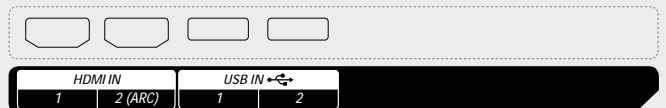

86"

Rear

Side

* Jack Panels may differ from the above image, so please contact LG sales team to verify before ordering.

75" / 65" / 55" / 50" / 43"

Rear

Side

Download
LG C-Display+
Mobile App