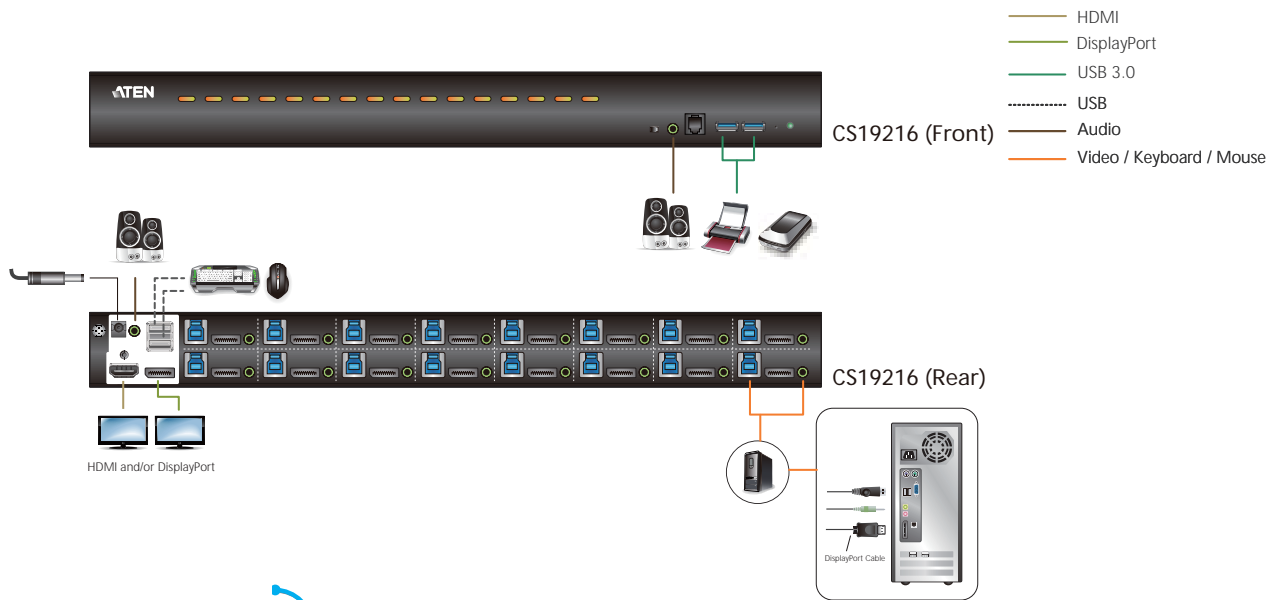

Specifications

Function	CS19208	CS19216
Computer Connections		
Direct	8	16
Maximum	128 (via Cascade)	256 (via Cascade)
Port Selection OSD, Hotkey, Pushbutton, RS-232 commands		
Connectors		
Console Ports	1 x DisplayPort Female; 1 x HDMI Female (Black) 2 x USB Type A Female; 2 x 3.5mm Audio Jack Female (Green; 1 x front, 1 x rear)	
KVM Ports	8 x DisplayPort Female 8 x USB 3.1 Gen1 Type B Female (Blue) 8 x 3.5mm Audio Jack Female (Green)	16 x DisplayPort Female 16 x USB 3.1 Gen1 Type B Female (Blue) 16 x 3.5mm Audio Jack Female (Green)
Firmware Upgrade	1 x RJ-11 Female (Black)	
Power	1 x DC Jack	
USB Hub	2 x USB 3.1 Gen1 Type A Female (Blue; 2 x front)	
Switches		
Port Selection	8 x Pushbutton	16 x Pushbutton
Reset	1 x Semi-recessed Pushbutton	
Firmware Upgrade Recovery	1 x Slide Switch	
LEDs		
Online / Selected	8 (Orange)	16 (Orange)
USB Link	8 (Green)	16 (Green)
Power	1 x (Green)	
Emulation		
Keyboard / Mouse	USB	
Video DisplayPort: 4096 x 2160 @ 60Hz; HDMI: 4096 x 2160 @ 60Hz		
Scan Interval 0 – 255 seconds (default: 5 sec.)		
Power Consumption DC12V: 18.44W: 136BTU DC12V: 26.66W: 175BTU		
Environmental		
Operating Temperature	0 – 40°C	
Storage Temperature	-20 – 60°C	
Humidity	0 – 80% RH, Non-condensing	
Physical Properties		
Housing	Metal	
Weight	3.11 kg	3.54 kg
Dimensions (L x W x H)	43.24 x 21.43 x 4.40 cm	

Product information is subject to change without prior notice.

ATEN International Co., Ltd.

3F., No.125, Sec. 2, Datong Rd., Sijhih District., New Taipei City 221, Taiwan
Phone: 886-2-8692-6789 Fax: 886-2-8692-6767
www.aten.com E-mail: marketing@aten.com

Publish Date: 08/2020 V1.0

© Copyright 2020 ATEN® International Co., Ltd.
ATEN and the ATEN logo are trademarks of ATEN International Co., Ltd.
All rights reserved. All other trademarks are the property of their respective owners.