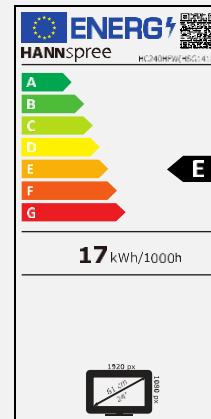

HC 240 HFW
60,45 cm / 23.8" Diagonal
LED Backlight – Format 16:9

- 23.8" 16:9 LED Backlight Monitor
- 1920 x 1080 Resolution Full HD 1080p
- 178° Ultra Wide Viewing Angle
- Dual Input: HDMI + VGA
- Edge-to-Edge Frameless Bezel Display
- Ultra-Slim Design and Super-Thin Side Profile
- Tilt and Wall-Mountable (VESA)
- Low Power Consumption
- External Power Adaptor
- Low Blue Light Mode
- Flicker Free
- ECO Friendly

60,45 cm / 23.8"

Part. No.: HC 240 HFW

SIZE, RESOLUTION

23.8"
16:9 Aspect Ratio

Full HD
1920 x 1080

CONNECTIVITY

HDMI

VGA

Display Size	60,45cm / 23.8" Diagonal
Panel Type	LED Backlight VA Panel (*)
Aspect Ratio	16:9
Resolution (H x V)	1920 x 1080 Full HD
Brightness (Typ.)	250cd/m ²
Contrast (Typ.)	3.000:1 (Typical)
Contrast (Active)	10M:1 (Active)
Viewing Angle L/R: U/D	178° H – 178° V (CR >10)
Response Time	8 msec
Pixel Pitch	0,2745 (H) x 0,2745 (V) mm
Panel Surface	Anti-Glare, Haze 2%
Display Colors	16.7M Colors
Horizontal Frequency	30 – 83 kHz
Vertical Frequency	56 – 75 Hz
Max Display Frequency	1920 x 1080 @ 60Hz
Input 1	D-Sub (VGA)
Input 2	HDMI 1.4
Input 3	-
Buil-in Speakers	-
Power Consumption	On: 16,7 W; Standby: 0,2W; Off: 0,2W
Power Range	External PSU DC: 12V – 2,5A Input: AC 100 ~ 240 Volt; 50 ~ 60 Hz
Product Dimensions	540,3 x 153,9 x 404,9 mm with stand (W x D x H)
Packing Dimensions	595 x 106 x 385 mm (W x D x H)
Net / Gross Weight	2,52 Kg / 3,54 Kg (±0,3KG)

VESA Mounting	75 x 75 mm
Monitor Stand	Normal Stand
Tilt / Kensington Lock	-5° ~ +15° (±1°) / Yes
Pivot / Swivel	- / -
Controls	MENU / EXIT / ▲ / ▼ / POWER
Color	Warm / Nature / Cool / User Modes
Preset Mode	PC, Movie, Game, ECO Modes
Bezel & Color Plan	Front Bezel, Rear Cover: White Color Base and Stand: Silver Color
On Screen Display	12 OSD Languages
Accessory	Power Adaptor with cable (1,5m); HDMI Cable (1,5m); Quick Start Guide; Warranty Card
Other Features	Low Blue Light Mode / Flicker Free