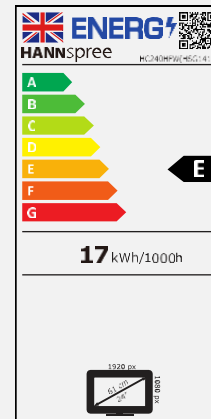

HC 240 HFW
60,45 cm / 23.8" Diagonal
LED Backlight – Format 16:9

- 23.8" 16:9 LED Backlight Monitor
- 1920 x 1080 Resolution Full HD 1080p
- 178° Ultra Wide Viewing Angle
- Dual Input: HDMI + VGA
- Edge-to-Edge Frameless Bezel Display
- Ultra-Slim Design and Super-Thin Side Profile
- Tilt and Wall-Mountable (VESA)
- Low Power Consumption
- External Power Adaptor
- Low Blue Light Mode
- Flicker Free
- ECO Friendly

60,45 cm / 23.8"

Part. No.: HC 240 HFW

SIZE, RESOLUTION

23.8"
16:9 Aspect Ratio

Full HD
1920 x 1080

CONNECTIVITY

HDMI

VGA

Display Size	60,45cm / 23.8" Diagonal
Panel Type	LED Backlight VA Panel (*)
Aspect Ratio	16:9
Resolution (H x V)	1920 x 1080 Full HD
Brightness (Typ.)	250cd/m ²
Contrast (Typ.)	3.000:1 (Typical)
Contrast (Active)	10M:1 (Active)
Viewing Angle L/R: U/D	178° H – 178° V (CR >10)
Response Time	8 msec
Pixel Pitch	0,2745 (H) x 0,2745 (V) mm
Panel Surface	Anti-Glare, Haze 2%
Display Colors	16.7M Colors
Horizontal Frequency	30 – 83 kHz
Vertical Frequency	56 – 75 Hz
Max Display Frequency	1920 x 1080 @ 60Hz
Input 1	D-Sub (VGA)
Input 2	HDMI 1.4
Input 3	-
Buil-in Speakers	-
Power Consumption	On: 16,7 W; Standby: 0,2W; Off: 0,2W
Power Range	External PSU DC: 12V – 2,5A Input: AC 100 ~ 240 Volt; 50 ~ 60 Hz
Product Dimensions	540,3 x 153,9 x 404,9 mm with stand (W x D x H)
Packing Dimensions	595 x 106 x 385 mm (W x D x H)
Net / Gross Weight	2,52 Kg / 3,54 Kg (±0,3KG)

VESA Mounting	75 x 75 mm
Monitor Stand	Normal Stand
Tilt / Kensington Lock	-5° ~ +15° (±1°) / Yes
Pivot / Swivel	- / -
Controls	MENU / EXIT / ▲ / ▼ / POWER
Color	Warm / Nature / Cool / User Modes
Preset Mode	PC, Movie, Game, ECO Modes
Bezel & Color Plan	Front Bezel, Rear Cover: White Color Base and Stand: Silver Color
On Screen Display	12 OSD Languages
Accessory	Power Adaptor with cable (1,5m); HDMI Cable (1,5m); Quick Start Guide; Warranty Card
Other Features	Low Blue Light Mode / Flicker Free