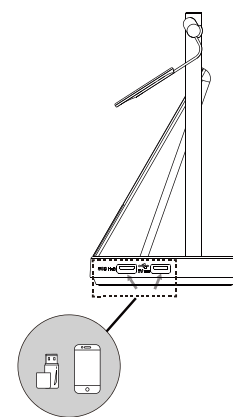

Audio (Headset)

- Microphone type: dual microphone

- Microphone sensitivity: -44.0+/-3 dBV
- Microphone frequency range: 100 Hz-10 kHz
- Speaker size: Φ 28
- Speaker sensitivity: 92.5+/-3 dB, 0.179 V
- Speaker impedance: 32+/-4.8 Ω
- Speaker max output power: 10 mW
- Speaker frequency range: 20 Hz-10 kHz
- Speaker bandwidth - talk mode: wideband
- Speaker bandwidth - music mode: super wide-band (Pending)

Audio (Base)

- Microphone type: ECM Omnidirectional microphone
- Microphone sensitivity: -38.0+/-2 dBV
- Microphone frequency range: 70 Hz-20 kHz
- Speaker size: 40mm*20.8mm
- Speaker sensitivity: 97+/-3 dB
- Speaker impedance: 4 Ω +/-15%
- Speaker max output power: 4 W
- Speaker frequency range: 160 Hz-20 kHz

Easy Call Management

- Answer/End/Reject a call
- Volume up/down
- Microphone mute
- Move the microphone boom arm up to mute, or down to unmute

Package Features

- Package contents:
  - WHB660 Base
  - WHM621 Headset or WHD622 Headset
  - Power Adapter
  - 2* 1m USB 3.0 Cable
  - Quick Start Guide
- Optional accessories:
  - Busylight BLT60
  - Wireless Charger
  - Bluetooth Dongle BT50
- WH66 Mono: Base: 398g, Headset: 80g
- WH66 Dual: Base: 398g, Headset: 127g
- N.W/CTN:
  - WH66 Mono: 10.46 kg; WH66 Dual: 10.96 kg
- Giftbox size: 255mm*204mm*135mm
- Carton Meas: 698mm*421mm*265mm

Compliance

Connection