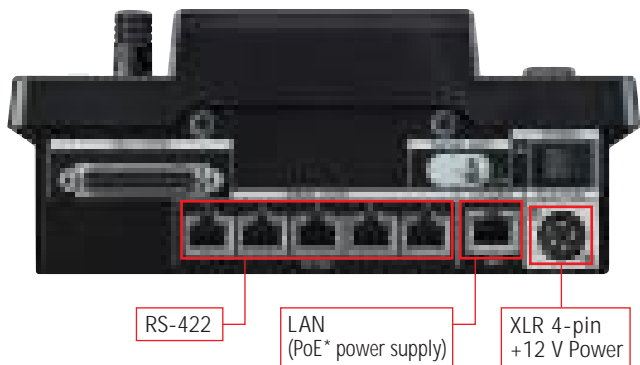

The new joystick supports smooth pan and tilt operations and ensures accurate capture of your target image. The grip of joystick is approximately 1.5 times larger than previous model AW-RP50, realizing more stable operation.

PoE*1 support/Advanced camera adjustment

PoE*1 support enables power supply and camera control to be delivered via a single ethernet cable. In addition to camera control operation, gamma, white balance and other color adjustment functions can be performed, making advanced camera adjustments possible.

*1: PoE is the abbreviation for Power over Ethernet. *2: Enable user button 5 through 8 by pressing the shift button.

<Rear View>

<Dimensions>

Unit: mm(inches)

<Specifications>

Power Requirements	12 V DC (10.8 V to 13.2 V)	
PoE*	IEEE802.3af standard: 42 V to 57 V DC	
Current Consumption	0.9 A (XLR connector input), 0.3 A (PoE power supply)	
Mass	1.5 kg (3.31 lbs)	
Dimensions	W 210 mm x H 92 mm x D 177 mm (8-9/32 inches x 3-5/8 inches x 6-31/32 inches) (excluding protrusions)	
Display	3.5-type liquid crystal (QHD 960 x 540)	
Connection Specifications	No. of Connectable Cameras	200 (IP), 5 (RS422)
	Remote Camera Selection	5 (6 to 200 controlled from the LCD)
	No. of Camera Groups	40 (5 units/group)
	No. of Memory Presets	100