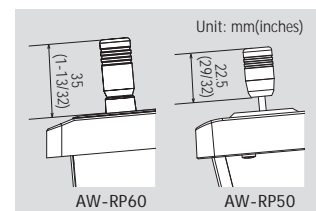

The new joystick supports smooth pan and tilt operations and ensures accurate capture of your target image. The grip of joystick is approximately 1.5 times larger than previous model AW-RP50, realizing more stable operation.

*1: PoE is the abbreviation for Power over Ethernet. *2: Enable user button 5 through 8 by pressing the shift button.

<Rear View>

<Dimensions>

Unit: mm(inches)

<Specifications>

Power Requirements	12 V DC (10.8 V to 13.2 V)	
PoE*	IEEE802.3af standard: 42 V to 57 V DC	
Current Consumption	0.9 A (XLR connector input), 0.3 A (PoE power supply)	
Mass	1.5 kg (3.31 lbs)	
Dimensions	W 210 mm x H 92 mm x D 177 mm (8-9/32 inches x 3-5/8 inches x 6-31/32 inches) (excluding protrusions)	
Display	3.5-type liquid crystal (QHD 960 x 540)	
Connection Specifications	No. of Connectable Cameras	200 (IP), 5 (RS422)
	Remote Camera Selection	5 (6 to 200 controlled from the LCD)
	No. of Camera Groups	40 (5 units/group)
	No. of Memory Presets	100