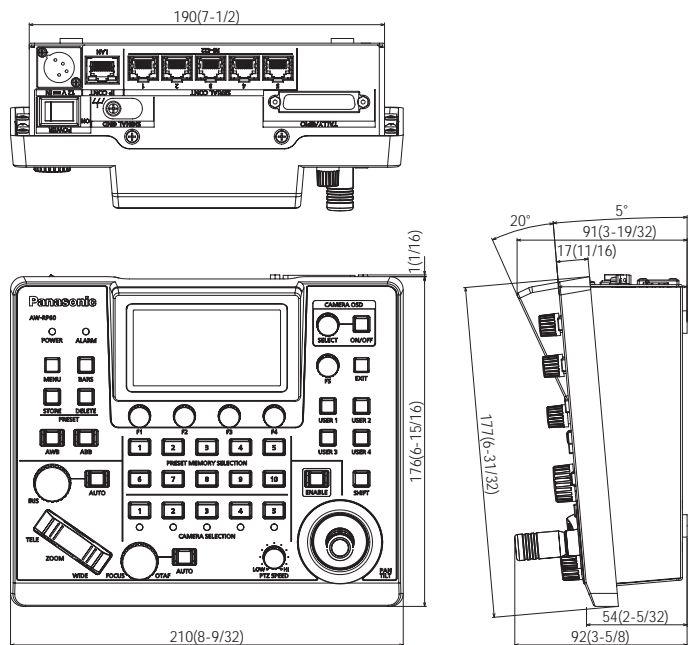

The new joystick supports smooth pan and tilt operations and ensures accurate capture of your target image. The grip of joystick is approximately 1.5 times larger than previous model AW-RP50, realizing more stable operation.

PoE*1 support/Advanced camera adjustment

PoE*1 support enables power supply and camera control to be delivered via a single ethernet cable. In addition to camera control operation, gamma, white balance and other color adjustment functions can be performed, making advanced camera adjustments possible.

*1: PoE is the abbreviation for Power over Ethernet. *2: Enable user button 5 through 8 by pressing the shift button.

<Rear View>

<Dimensions>

Unit: mm(inches)

<Specifications>

Power Requirements	12 V DC (10.8 V to 13.2 V)	
PoE*	IEEE802.3af standard: 42 V to 57 V DC	
Current Consumption	0.9 A (XLR connector input), 0.3 A (PoE power supply)	
Mass	1.5 kg (3.31 lbs)	
Dimensions	W 210 mm x H 92 mm x D 177 mm (8-9/32 inches x 3-5/8 inches x 6-31/32 inches) (excluding protrusions)	
Display	3.5-type liquid crystal (QHD 960 x 540)	
Connection Specifications	No. of Connectable Cameras	200 (IP), 5 (RS422)
	Remote Camera Selection	5 (6 to 200 controlled from the LCD)
	No. of Camera Groups	40 (5 units/group)
	No. of Memory Presets	100