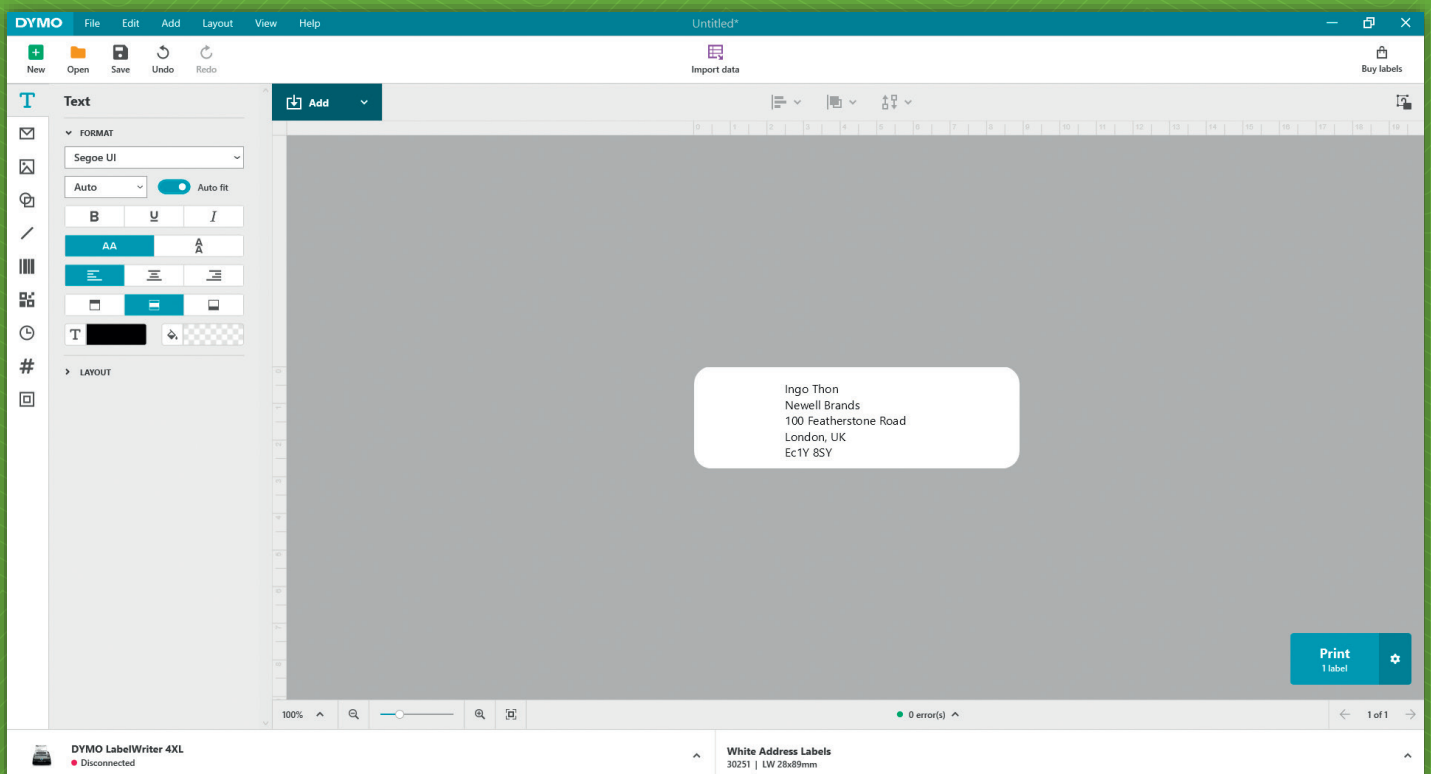

Connect for Desktop (PC)

The new DYMO® Connect for Desktop Software for PC features a new interface to make label printing easier than ever! This new software simplifies workstreams by cutting out steps of creating a label, enhancing the labelling experience for the customer.

- New tool bar on the left-hand side makes it easier to customise labels
- Available in 24 languages

AVAILABLE NOW ON:

WWW.DYMO.COM/EN-GB/ONLINE-SUPPORT