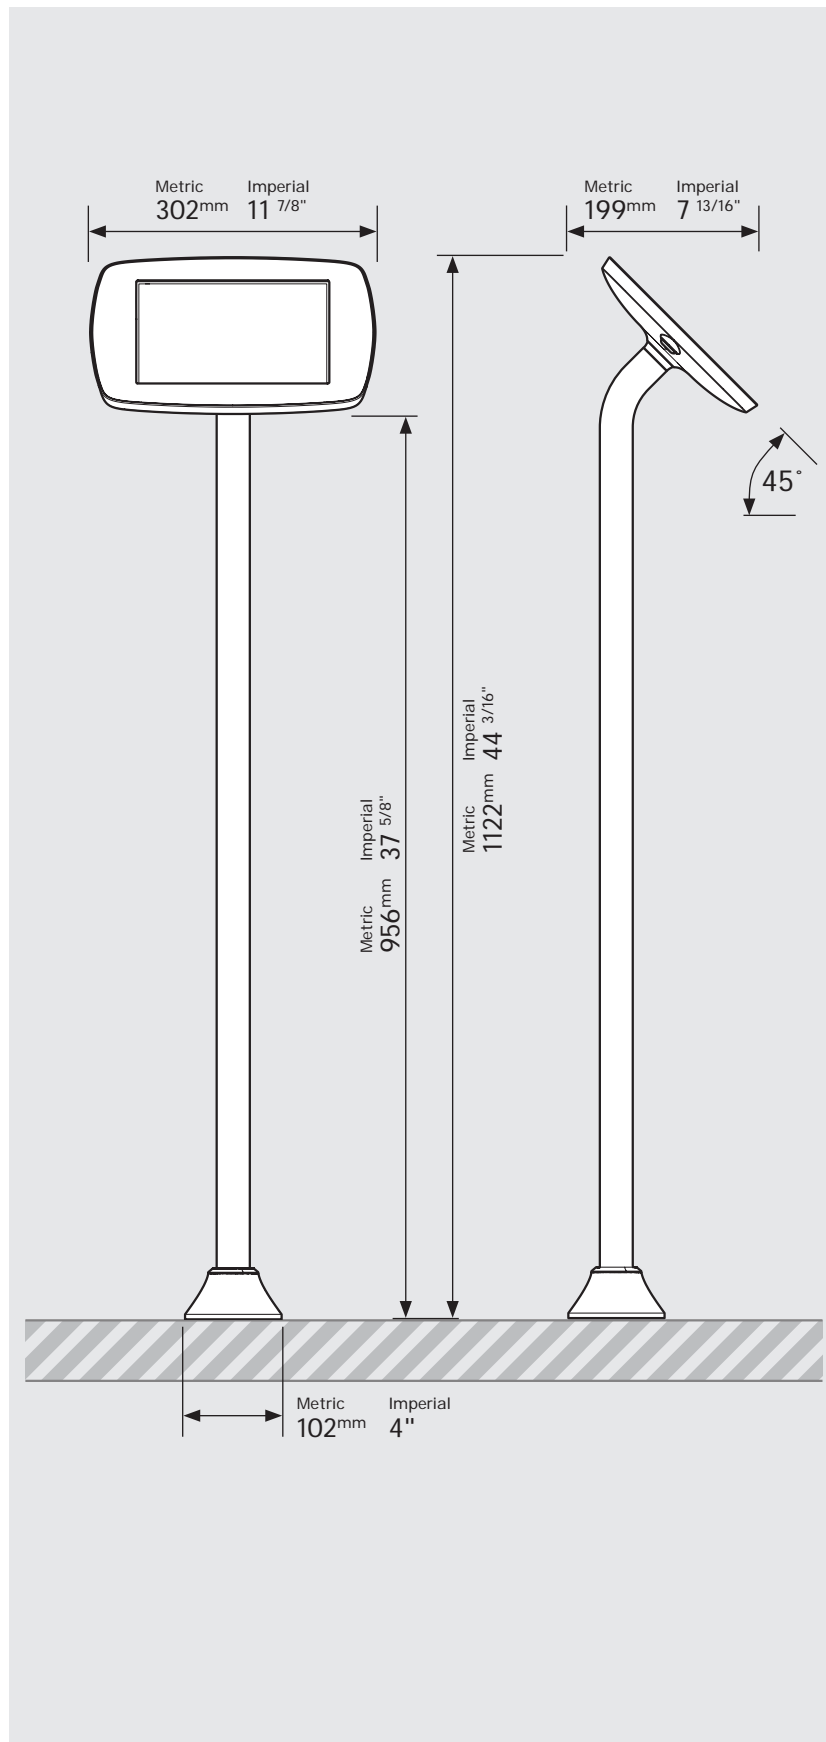

# PRODUCT DATA SHEET - BOUNCEPAD FLOORSTANDING SLIM

**bouncepad**<sup>®</sup>

<b>Case:</b>	<b>Arm:</b>	<b>Mounting:</b>	<b>Packaged weight:</b>	<b>Colour:</b>
Mini	Floorstanding Slim	Fixing from Above	6.91kg	White Black

# PRODUCT DATA SHEET - BOUNCEPAD FLOORSTANDING SLIM

**bouncepad**<sup>®</sup>

<b>Case:</b>	<b>Arm:</b>	<b>Mounting:</b>	<b>Packaged weight:</b>	<b>Colour:</b>
Midi	Floorstanding Slim	Fixing from Above	7.09kg	White Black