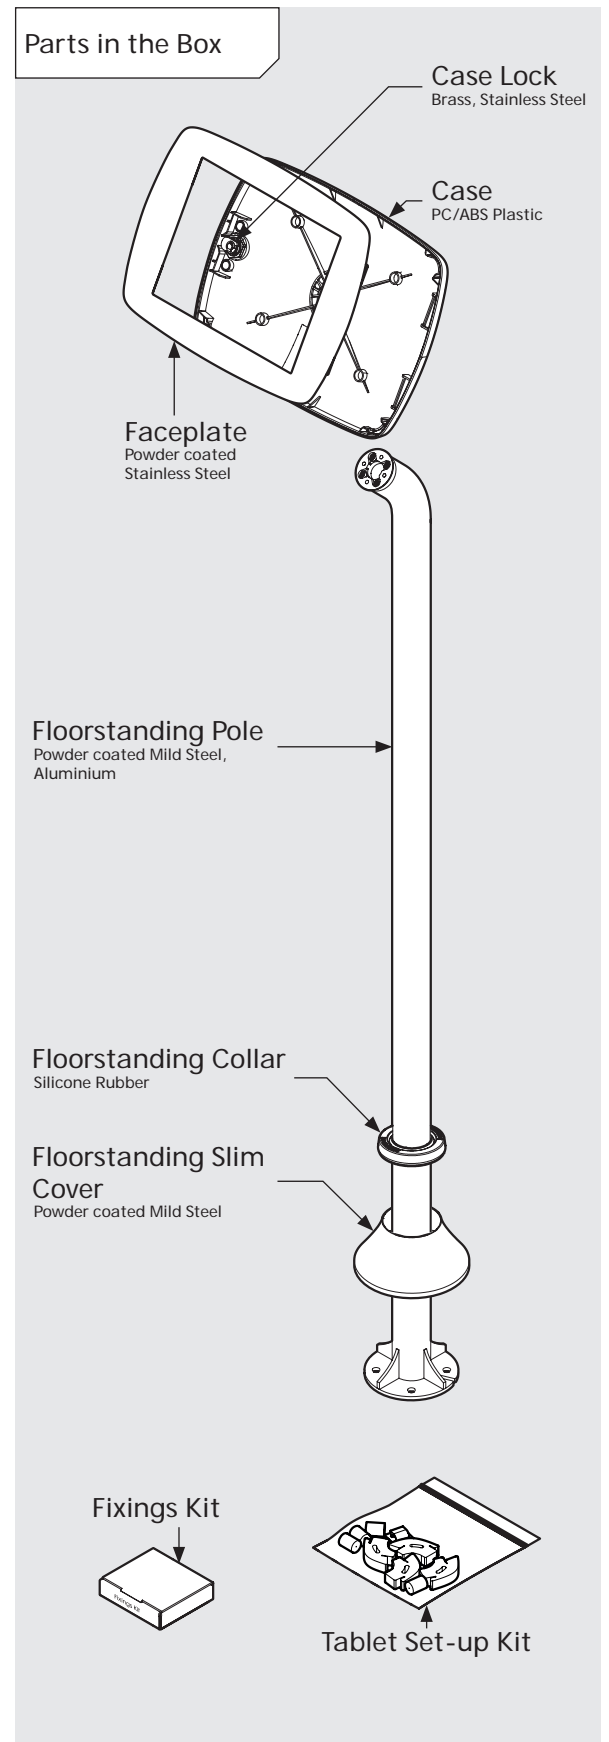

# PRODUCT DATA SHEET - BOUNCEPAD FLOORSTANDING SLIM

**bouncepad**<sup>®</sup>

<b>Case:</b>	<b>Arm:</b>	<b>Mounting:</b>	<b>Packaged weight:</b>	<b>Colour:</b>
Mini	Floorstanding Slim	Fixing from Above	6.91kg	White Black

# PRODUCT DATA SHEET - BOUNCEPAD FLOORSTANDING SLIM

**bouncepad**<sup>®</sup>

<b>Case:</b>	<b>Arm:</b>	<b>Mounting:</b>	<b>Packaged weight:</b>	<b>Colour:</b>
Midi	Floorstanding Slim	Fixing from Above	7.09kg	White Black