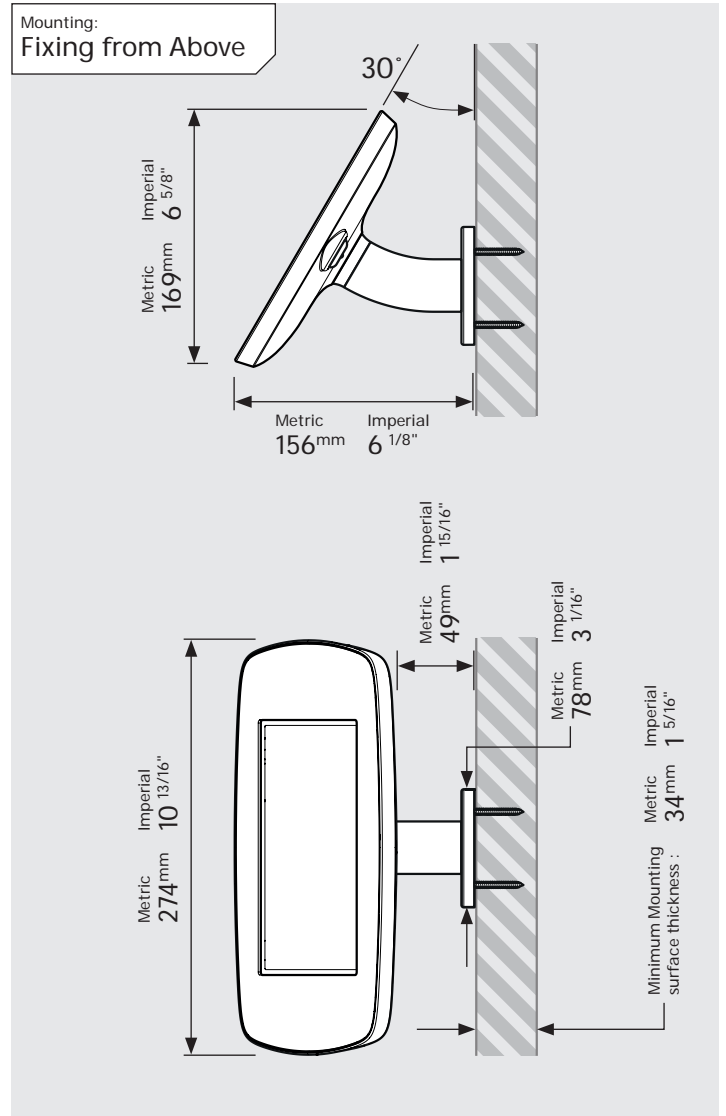

- iPad Pro 12.9" 1st Gen
- iPad Pro 12.9" 2nd Gen
- iPad Pro 12.9" 3rd Gen
- Microsoft Surface Pro 4
- Microsoft Surface Pro 5

PRODUCT DATA SHEET - BOUNCEPAD WALLMOUNT

Case: Mini
Arm: Wallmount
Mounting: Fixing from Below
 Fixing from Above
Packaged weight: 1.66kg
Colour: White
 Black

Case:	Arm:	Mounting:	Packaged weight:	Colour:
Maxi	Wallmount	Fixing from Below	2.07kg	White Black
		Fixing from Above		

PRODUCT DATA SHEET - BOUNCEPAD WALLMOUNT

Case: Mega
Arm: Wallmount
Mounting: Fixing from Below
 Fixing from Above
Packaged weight: 2.46kg
Colour: White
 Black