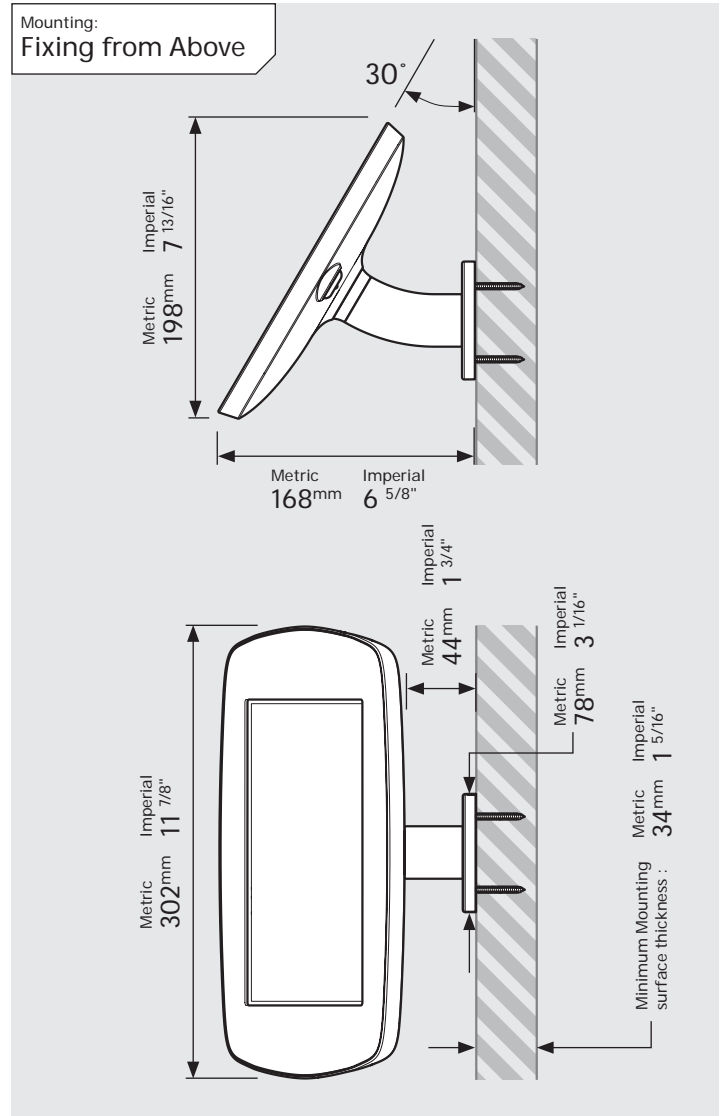

- iPad Pro 12.9" 1st Gen
- iPad Pro 12.9" 2nd Gen
- iPad Pro 12.9" 3rd Gen
- Microsoft Surface Pro 4
- Microsoft Surface Pro 5

PRODUCT DATA SHEET - BOUNCEPAD WALLMOUNT

Case: Mini
Arm: Wallmount
Mounting: Fixing from Below
 Fixing from Above
Packaged weight: 1.66kg
Colour: White
 Black

PRODUCT DATA SHEET - BOUNCEPAD WALLMOUNT

bouncepad®

Case: Midi Arm: Wallmount Mounting: Fixing from Below
 Fixing from Above Packaged weight: 1.84kg Colour: White
 Black

PRODUCT DATA SHEET - BOUNCEPAD WALLMOUNT

Case:	Arm:	Mounting:	Packaged weight:	Colour:
Maxi	Wallmount	Fixing from Below	2.07kg	White Black
		Fixing from Above		

PRODUCT DATA SHEET - BOUNCEPAD WALLMOUNT

Case: Mega
Arm: Wallmount
Mounting: Fixing from Below
 Fixing from Above
Packaged weight: 2.46kg
Colour: White
 Black