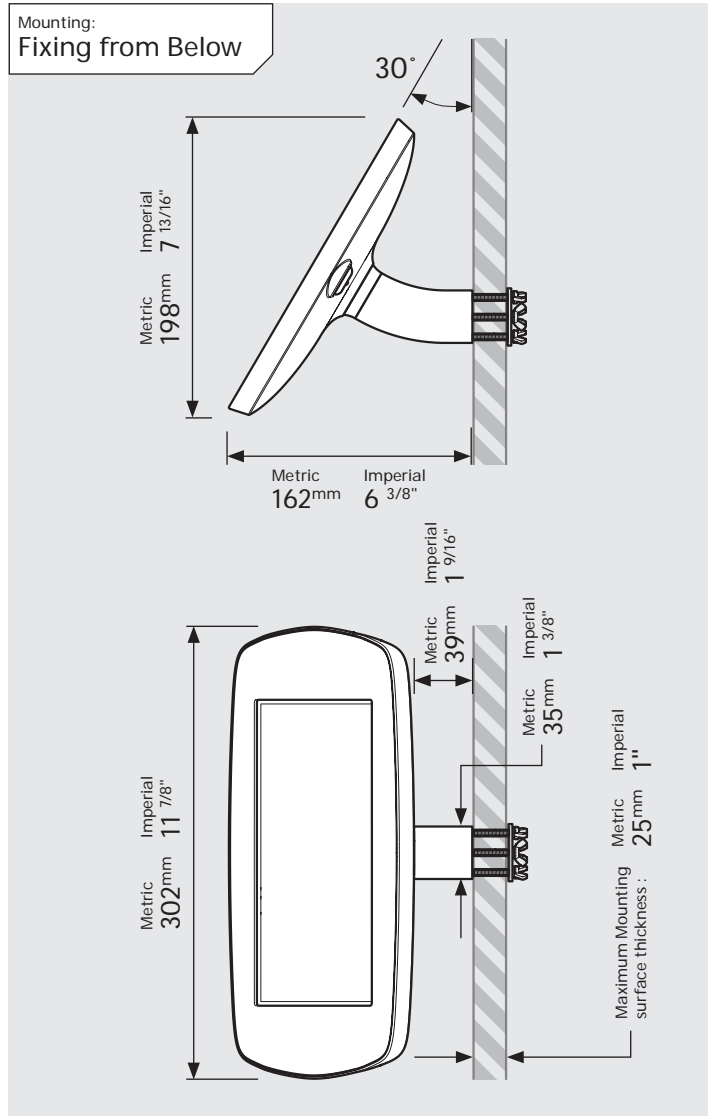

- iPad Pro 12.9" 1st Gen
- iPad Pro 12.9" 2nd Gen
- iPad Pro 12.9" 3rd Gen
- Microsoft Surface Pro 4
- Microsoft Surface Pro 5

PRODUCT DATA SHEET - BOUNCEPAD WALLMOUNT

Case: Mini
Arm: Wallmount
Mounting: Fixing from Below
 Fixing from Above
Packaged weight: 1.66kg
Colour: White
 Black

PRODUCT DATA SHEET - BOUNCEPAD WALLMOUNT

bouncepad®

Case: Midi Arm: Wallmount Mounting: Fixing from Below
 Fixing from Above Packaged weight: 1.84kg Colour: White
 Black

PRODUCT DATA SHEET - BOUNCEPAD WALLMOUNT

Case:	Arm:	Mounting:	Packaged weight:	Colour:
Maxi	Wallmount	Fixing from Below	2.07kg	White Black
		Fixing from Above		

PRODUCT DATA SHEET - BOUNCEPAD WALLMOUNT

Case: Mega
Arm: Wallmount
Mounting: Fixing from Below
 Fixing from Above
Packaged weight: 2.46kg
Colour: White
 Black