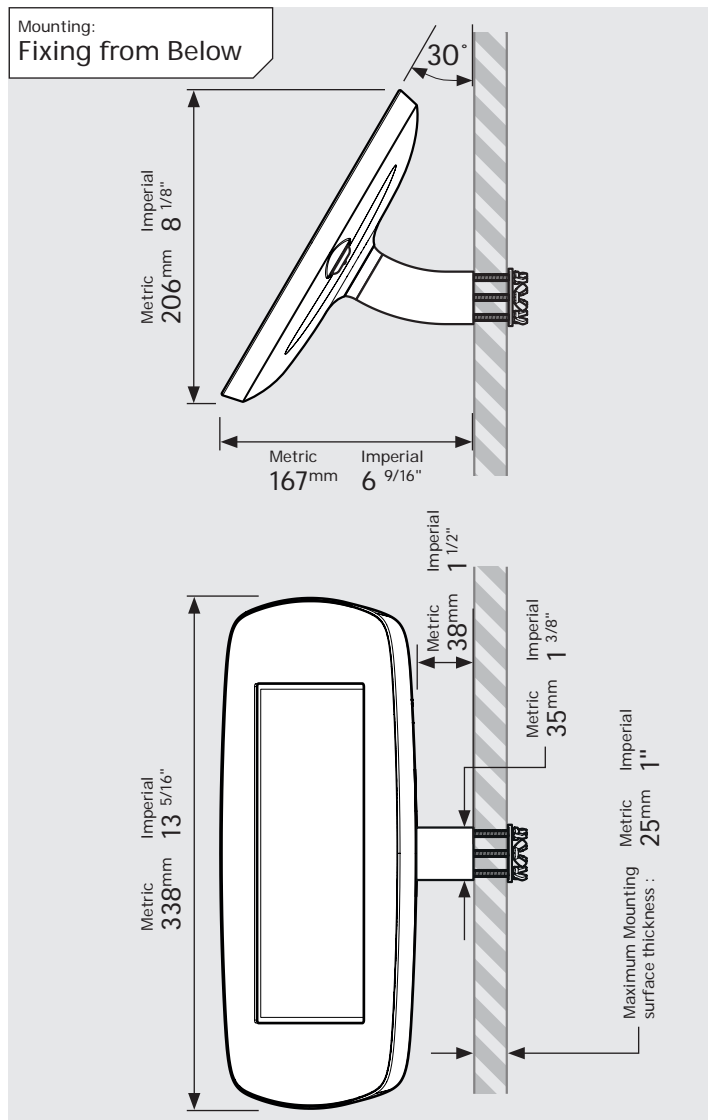

- iPad Pro 12.9" 1st Gen
- iPad Pro 12.9" 2nd Gen
- iPad Pro 12.9" 3rd Gen
- Microsoft Surface Pro 4
- Microsoft Surface Pro 5

PRODUCT DATA SHEET - BOUNCEPAD WALLMOUNT

Case: Mini
Arm: Wallmount
Mounting: Fixing from Below
 Fixing from Above
Packaged weight: 1.66kg
Colour: White
 Black

PRODUCT DATA SHEET - BOUNCEPAD WALLMOUNT

bouncepad®

Case: Midi Arm: Wallmount Mounting: Fixing from Below
 Fixing from Above Packaged weight: 1.84kg Colour: White
 Black

PRODUCT DATA SHEET - BOUNCEPAD WALLMOUNT

Case:	Arm:	Mounting:	Packaged weight:	Colour:
Maxi	Wallmount	Fixing from Below	2.07kg	White Black
		Fixing from Above		

PRODUCT DATA SHEET - BOUNCEPAD WALLMOUNT

Case: Mega
Arm: Wallmount
Mounting: Fixing from Below
 Fixing from Above
Packaged weight: 2.46kg
Colour: White
 Black