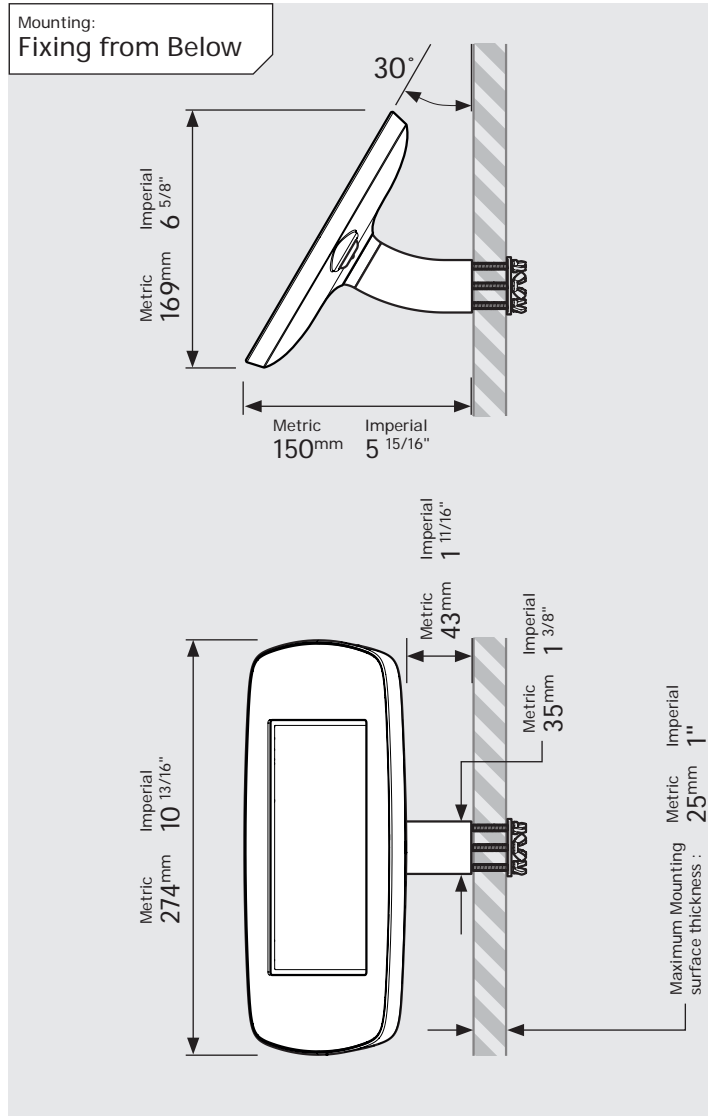

- iPad Pro 12.9" 1st Gen
- iPad Pro 12.9" 2nd Gen
- iPad Pro 12.9" 3rd Gen
- Microsoft Surface Pro 4
- Microsoft Surface Pro 5

PRODUCT DATA SHEET - BOUNCEPAD WALLMOUNT

Case: Mini
Arm: Wallmount
Mounting: Fixing from Below
 Fixing from Above
Packaged weight: 1.66kg
Colour: White
 Black

Case:	Arm:	Mounting:	Packaged weight:	Colour:
Maxi	Wallmount	Fixing from Below	2.07kg	White Black
		Fixing from Above		

PRODUCT DATA SHEET - BOUNCEPAD WALLMOUNT

Case: Mega
Arm: Wallmount
Mounting: Fixing from Below
 Fixing from Above
Packaged weight: 2.46kg
Colour: White
 Black