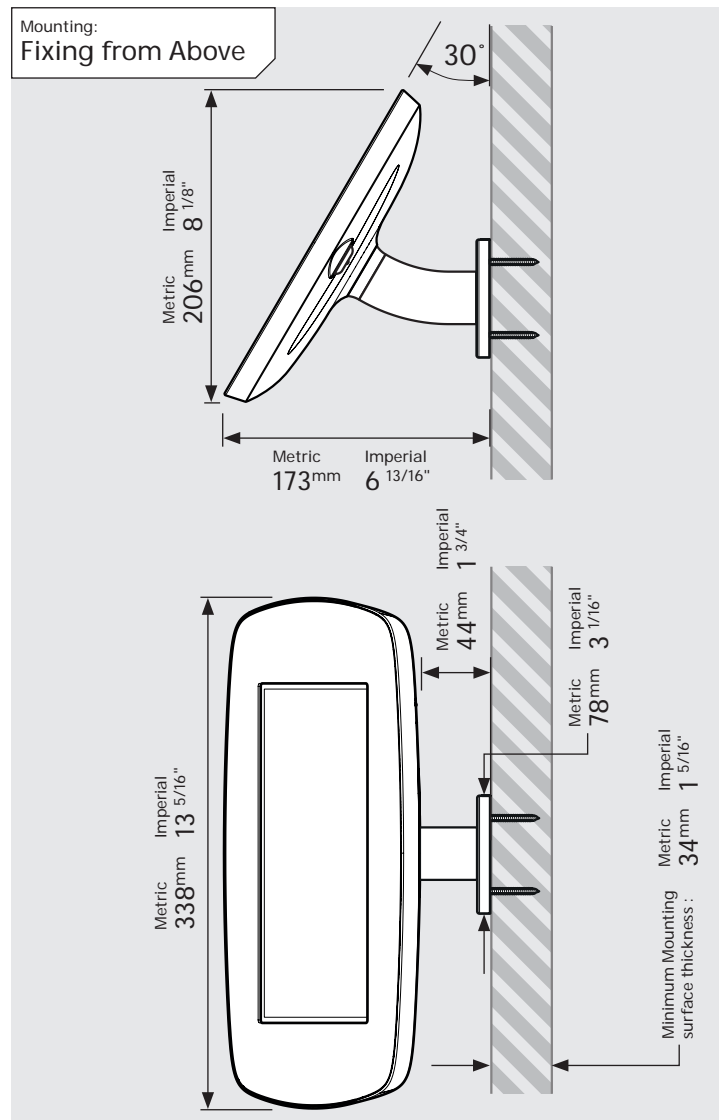

- iPad Pro 12.9" 1st Gen
- iPad Pro 12.9" 2nd Gen
- iPad Pro 12.9" 3rd Gen
- Microsoft Surface Pro 4
- Microsoft Surface Pro 5

PRODUCT DATA SHEET - BOUNCEPAD WALLMOUNT

Case: Mini
Arm: Wallmount
Mounting: Fixing from Below
 Fixing from Above
Packaged weight: 1.66kg
Colour: White
 Black

PRODUCT DATA SHEET - BOUNCEPAD WALLMOUNT

bouncepad®

Case: Midi Arm: Wallmount Mounting: Fixing from Below
 Fixing from Above Packaged weight: 1.84kg Colour: White
 Black

PRODUCT DATA SHEET - BOUNCEPAD WALLMOUNT

Case:	Arm:	Mounting:	Packaged weight:	Colour:
Maxi	Wallmount	Fixing from Below	2.07kg	White Black
		Fixing from Above		

PRODUCT DATA SHEET - BOUNCEPAD WALLMOUNT

Case: Mega
Arm: Wallmount
Mounting: Fixing from Below
 Fixing from Above
Packaged weight: 2.46kg
Colour: White
 Black