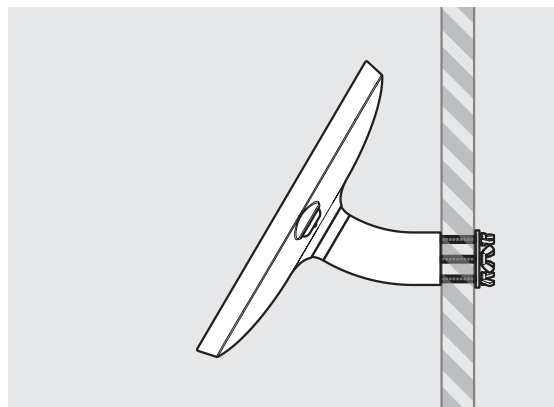

- iPad Pro 12.9" 1st Gen
- iPad Pro 12.9" 2nd Gen
- iPad Pro 12.9" 3rd Gen
- Microsoft Surface Pro 4
- Microsoft Surface Pro 5

PRODUCT DATA SHEET - BOUNCEPAD WALLMOUNT

Case: Mini
Arm: Wallmount
Mounting: Fixing from Below
 Fixing from Above
Packaged weight: 1.66kg
Colour: White
 Black