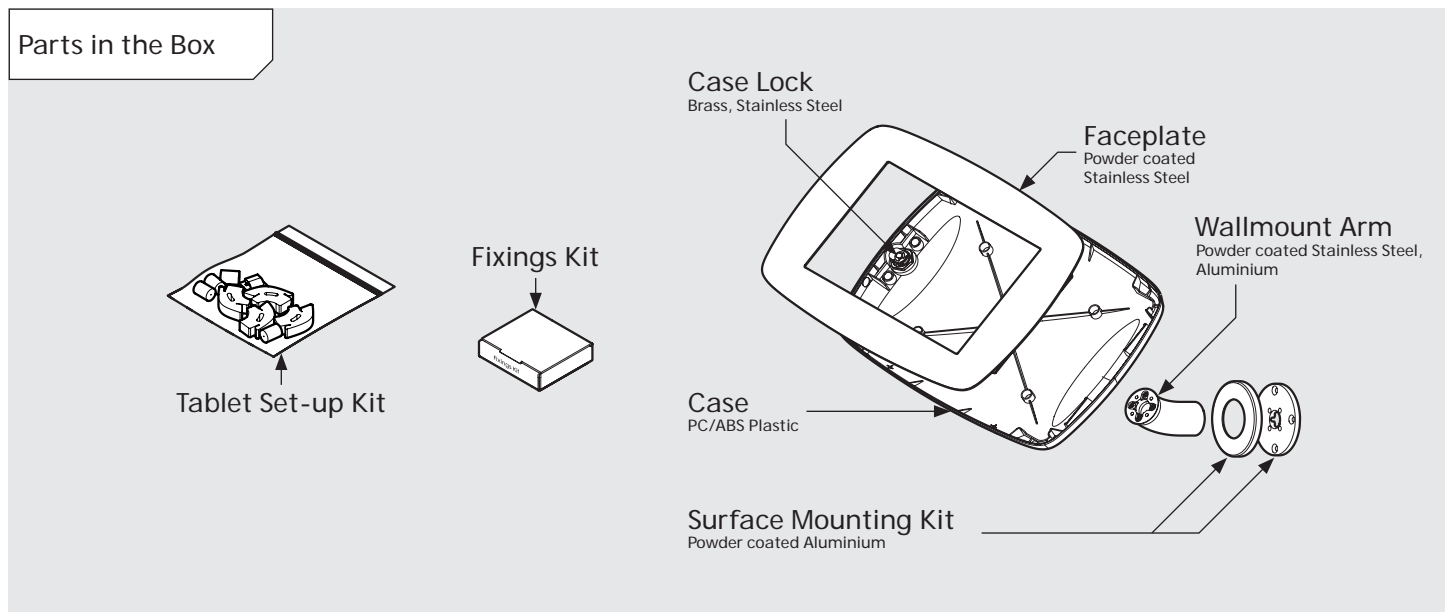

PRODUCT DATA SHEET - BOUNCEPAD WALLMOUNT

bouncepad®

Case:	Arm:	Mounting:	Packaged weight:	Colour:
Maxi	Wallmount	Fixing from Below	2.07kg	White Black
		Fixing from Above