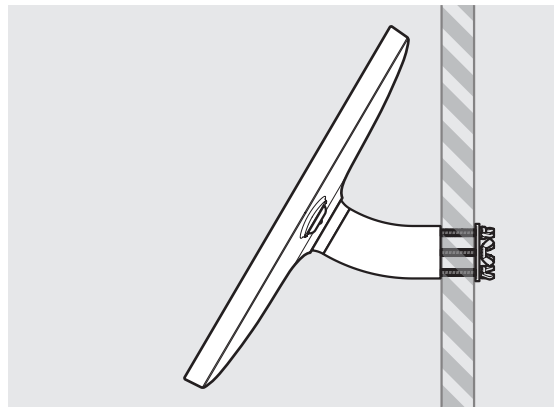

- iPad Pro 12.9" 1st Gen
- iPad Pro 12.9" 2nd Gen
- iPad Pro 12.9" 3rd Gen
- Microsoft Surface Pro 4
- Microsoft Surface Pro 5

PRODUCT DATA SHEET - BOUNCEPAD WALLMOUNT

Case: Mini
Arm: Wallmount
Mounting: Fixing from Below
 Fixing from Above
Packaged weight: 1.66kg
Colour: White
 Black