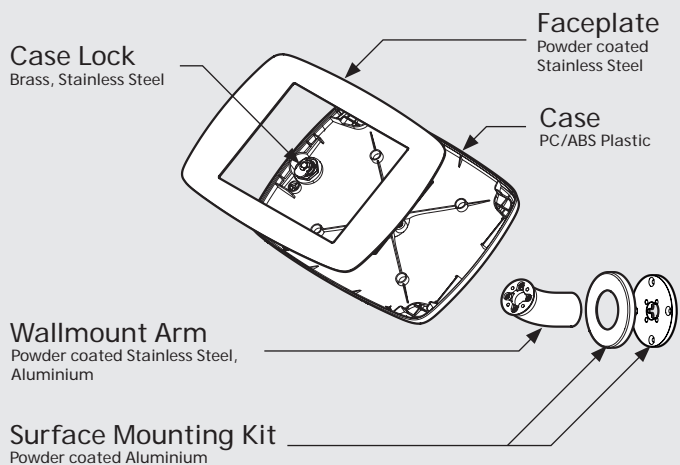

Parts in the Box