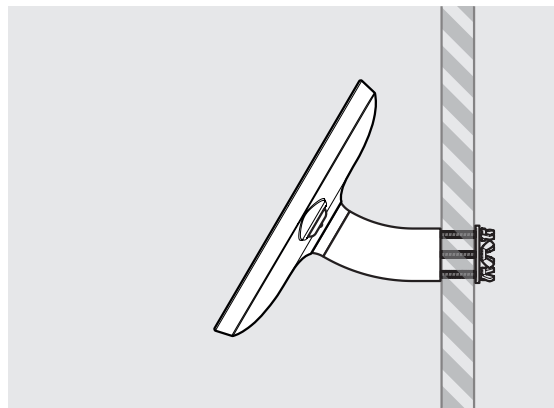

- iPad Pro 12.9" 1st Gen
- iPad Pro 12.9" 2nd Gen
- iPad Pro 12.9" 3rd Gen
- Microsoft Surface Pro 4
- Microsoft Surface Pro 5

PRODUCT DATA SHEET - BOUNCEPAD WALLMOUNT

Case: Mini
Arm: Wallmount
Mounting: Fixing from Below
 Fixing from Above
Packaged weight: 1.66kg
Colour: White
 Black