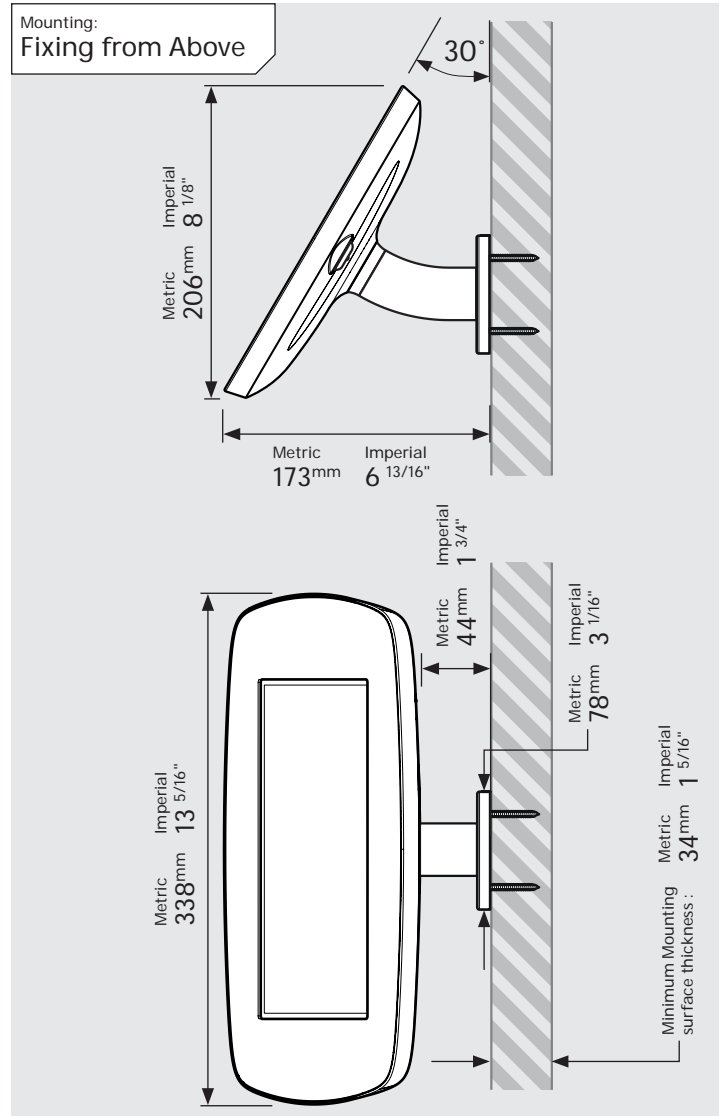

- iPad Pro 12.9" 1st Gen
- iPad Pro 12.9" 2nd Gen
- iPad Pro 12.9" 3rd Gen
- Microsoft Surface Pro 4
- Microsoft Surface Pro 5

PRODUCT DATA SHEET - BOUNCEPAD WALLMOUNT

Case: Mini
Arm: Wallmount
Mounting: Fixing from Below
 Fixing from Above
Packaged weight: 1.66kg
Colour: White
 Black

Parts in the Box

PRODUCT DATA SHEET - BOUNCEPAD WALLMOUNT

Case:	Arm:	Mounting:	Packaged weight:	Colour:
Midi	Wallmount	Fixing from Below	1.84kg	White Black
		Fixing from Above		

PRODUCT DATA SHEET - BOUNCEPAD WALLMOUNT

bouncepad®

Case:	Arm:	Mounting:	Packaged weight:	Colour:
Maxi	Wallmount	Fixing from Below	2.07kg	White Black
		Fixing from Above		

PRODUCT DATA SHEET - BOUNCEPAD WALLMOUNT

Case: Mega
Arm: Wallmount
Mounting: Fixing from Below
 Fixing from Above
Packaged weight: 2.46kg
Colour: White
 Black