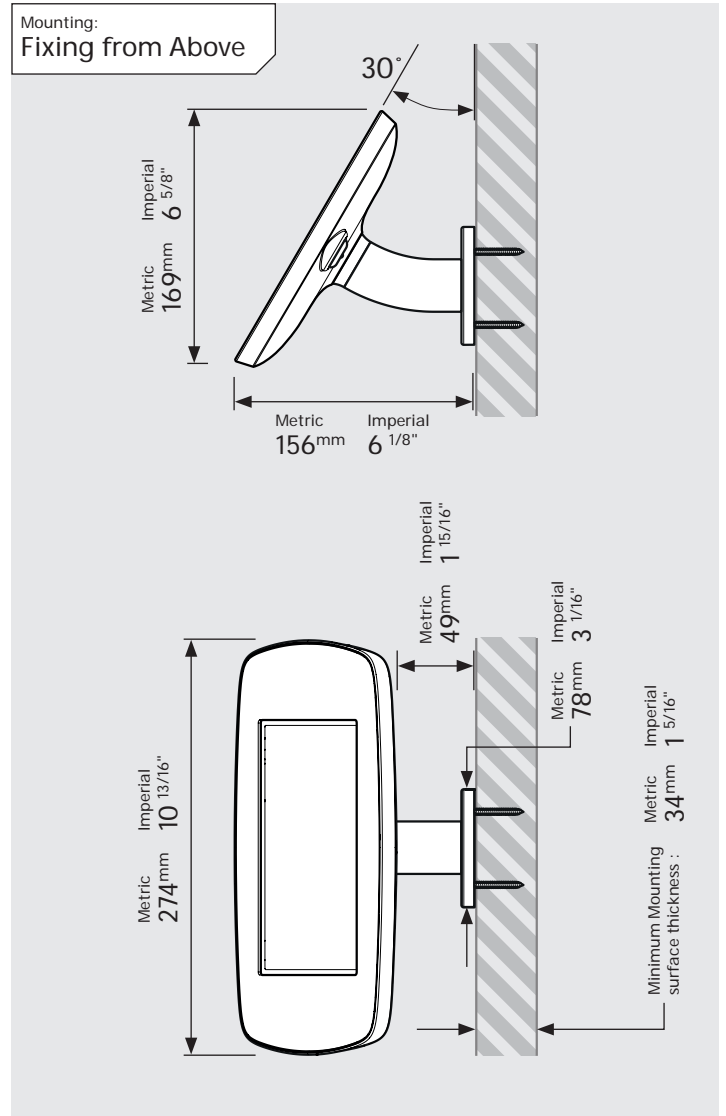

- iPad Pro 12.9" 1st Gen
- iPad Pro 12.9" 2nd Gen
- iPad Pro 12.9" 3rd Gen
- Microsoft Surface Pro 4
- Microsoft Surface Pro 5

PRODUCT DATA SHEET - BOUNCEPAD WALLMOUNT

Case: Mini
Arm: Wallmount
Mounting: Fixing from Below
 Fixing from Above
Packaged weight: 1.66kg
Colour: White
 Black

Parts in the Box

PRODUCT DATA SHEET - BOUNCEPAD WALLMOUNT

Case:	Arm:	Mounting:	Packaged weight:	Colour:
Midi	Wallmount	Fixing from Below	1.84kg	White Black
		Fixing from Above		

PRODUCT DATA SHEET - BOUNCEPAD WALLMOUNT