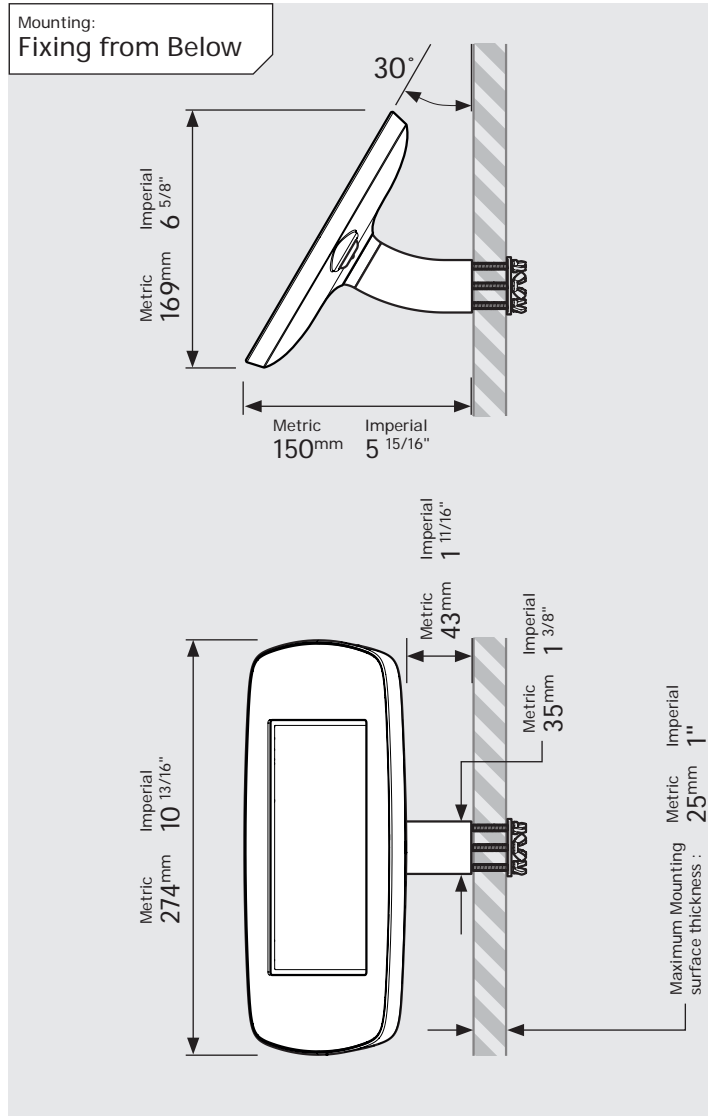

- iPad Pro 12.9" 1st Gen
- iPad Pro 12.9" 2nd Gen
- iPad Pro 12.9" 3rd Gen
- Microsoft Surface Pro 4
- Microsoft Surface Pro 5

PRODUCT DATA SHEET - BOUNCEPAD WALLMOUNT

Case: Mini
Arm: Wallmount
Mounting: Fixing from Below
 Fixing from Above
Packaged weight: 1.66kg
Colour: White
 Black

Parts in the Box

PRODUCT DATA SHEET - BOUNCEPAD WALLMOUNT

Case:	Arm:	Mounting:	Packaged weight:	Colour:
Midi	Wallmount	Fixing from Below	1.84kg	White Black
		Fixing from Above		

PRODUCT DATA SHEET - BOUNCEPAD WALLMOUNT