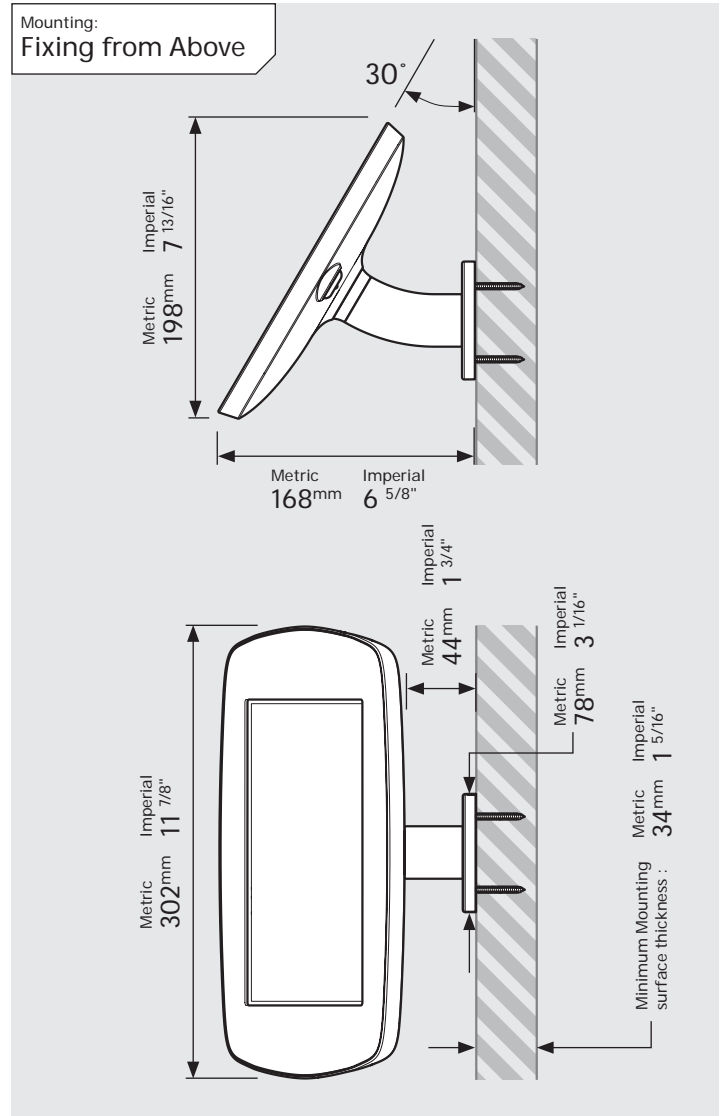

- iPad Pro 12.9" 1st Gen
- iPad Pro 12.9" 2nd Gen
- iPad Pro 12.9" 3rd Gen
- Microsoft Surface Pro 4
- Microsoft Surface Pro 5

PRODUCT DATA SHEET - BOUNCEPAD WALLMOUNT

Case: Mini
Arm: Wallmount
Mounting: Fixing from Below
 Fixing from Above
Packaged weight: 1.66kg
Colour: White
 Black

Parts in the Box

PRODUCT DATA SHEET - BOUNCEPAD WALLMOUNT

Case:	Arm:	Mounting:	Packaged weight:	Colour:
Midi	Wallmount	Fixing from Below	1.84kg	White Black
		Fixing from Above		

PRODUCT DATA SHEET - BOUNCEPAD WALLMOUNT