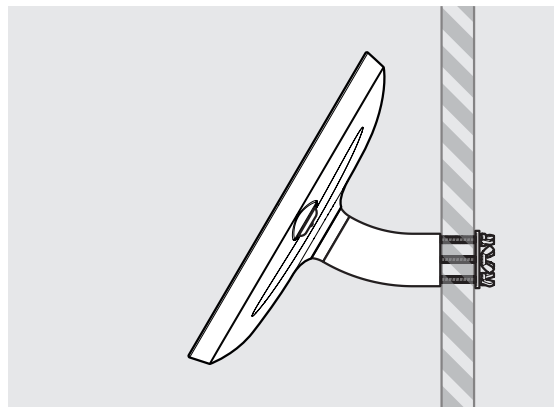

- iPad Pro 12.9" 1st Gen
- iPad Pro 12.9" 2nd Gen
- iPad Pro 12.9" 3rd Gen
- Microsoft Surface Pro 4
- Microsoft Surface Pro 5

PRODUCT DATA SHEET - BOUNCEPAD WALLMOUNT

Case: Mini
Arm: Wallmount
Mounting: Fixing from Below
 Fixing from Above
Packaged weight: 1.66kg
Colour: White
 Black