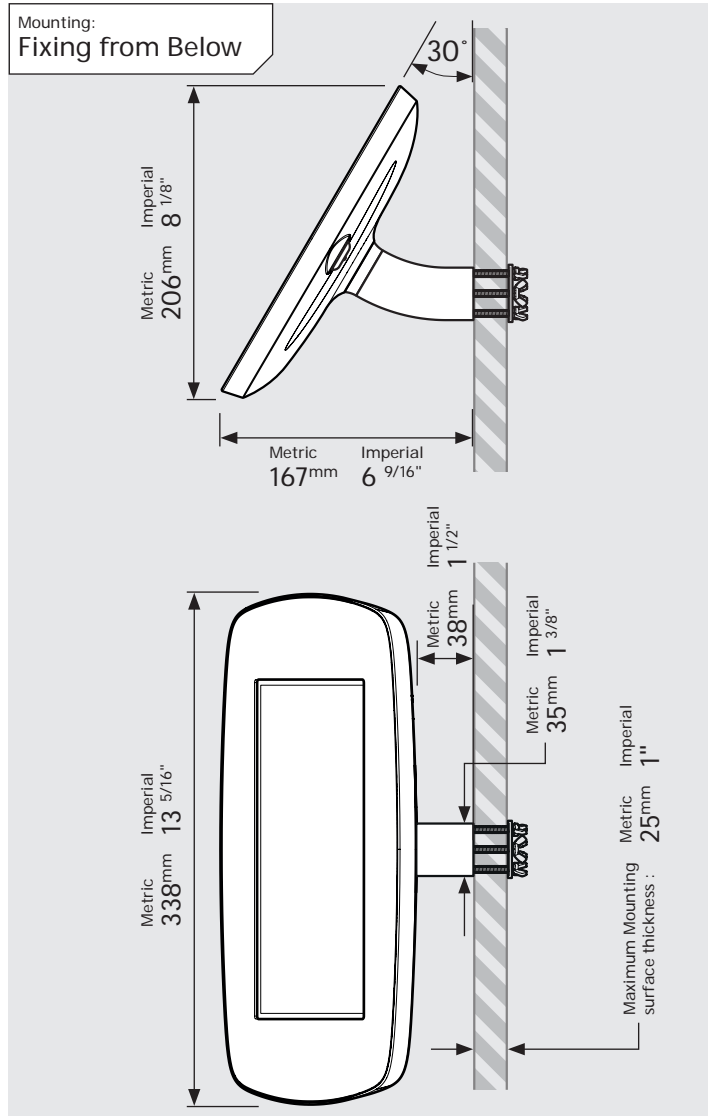

- iPad Pro 12.9" 1st Gen
- iPad Pro 12.9" 2nd Gen
- iPad Pro 12.9" 3rd Gen
- Microsoft Surface Pro 4
- Microsoft Surface Pro 5

PRODUCT DATA SHEET - BOUNCEPAD WALLMOUNT

Case: Mini
Arm: Wallmount
Mounting: Fixing from Below
 Fixing from Above
Packaged weight: 1.66kg
Colour: White
 Black

Parts in the Box

PRODUCT DATA SHEET - BOUNCEPAD WALLMOUNT

Case:	Arm:	Mounting:	Packaged weight:	Colour:
Midi	Wallmount	Fixing from Below	1.84kg	White Black
		Fixing from Above		

PRODUCT DATA SHEET - BOUNCEPAD WALLMOUNT

bouncepad®

Case:	Arm:	Mounting:	Packaged weight:	Colour:
Maxi	Wallmount	Fixing from Below	2.07kg	White Black
		Fixing from Above		

PRODUCT DATA SHEET - BOUNCEPAD WALLMOUNT

Case: Mega
Arm: Wallmount
Mounting: Fixing from Below
 Fixing from Above
Packaged weight: 2.46kg
Colour: White
 Black