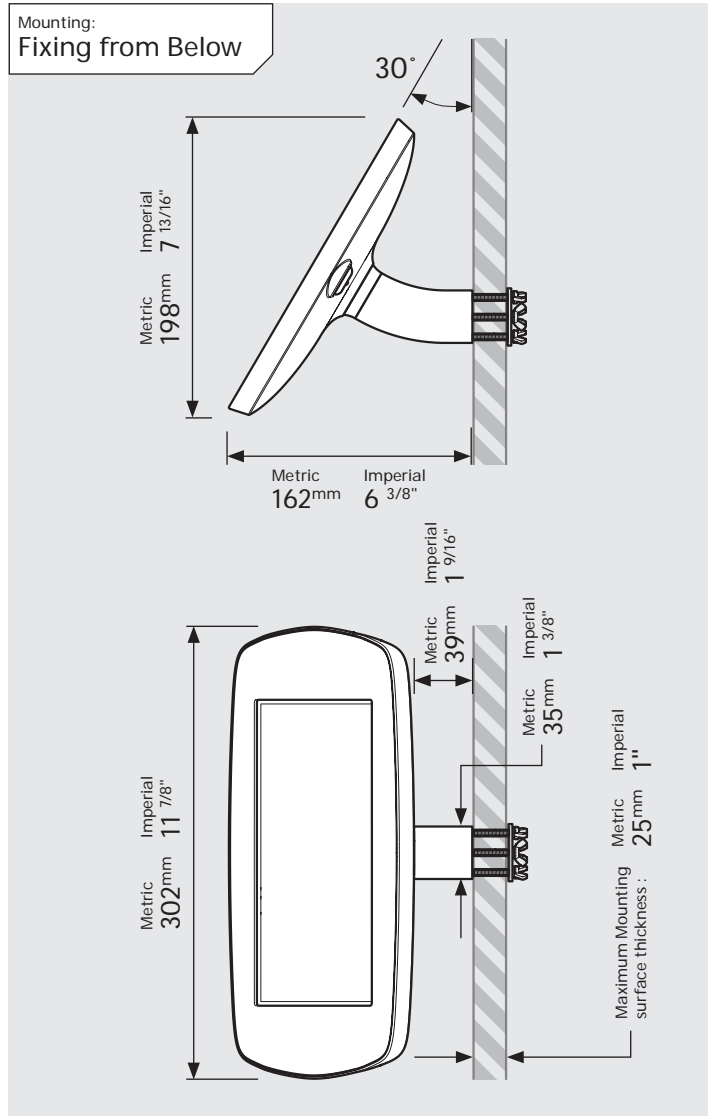

- iPad Pro 12.9" 1st Gen
- iPad Pro 12.9" 2nd Gen
- iPad Pro 12.9" 3rd Gen
- Microsoft Surface Pro 4
- Microsoft Surface Pro 5

PRODUCT DATA SHEET - BOUNCEPAD WALLMOUNT

Case: Mini
Arm: Wallmount
Mounting: Fixing from Below
 Fixing from Above
Packaged weight: 1.66kg
Colour: White
 Black

Parts in the Box

PRODUCT DATA SHEET - BOUNCEPAD WALLMOUNT

Case:	Arm:	Mounting:	Packaged weight:	Colour:
Midi	Wallmount	Fixing from Below	1.84kg	White Black
		Fixing from Above		

PRODUCT DATA SHEET - BOUNCEPAD WALLMOUNT