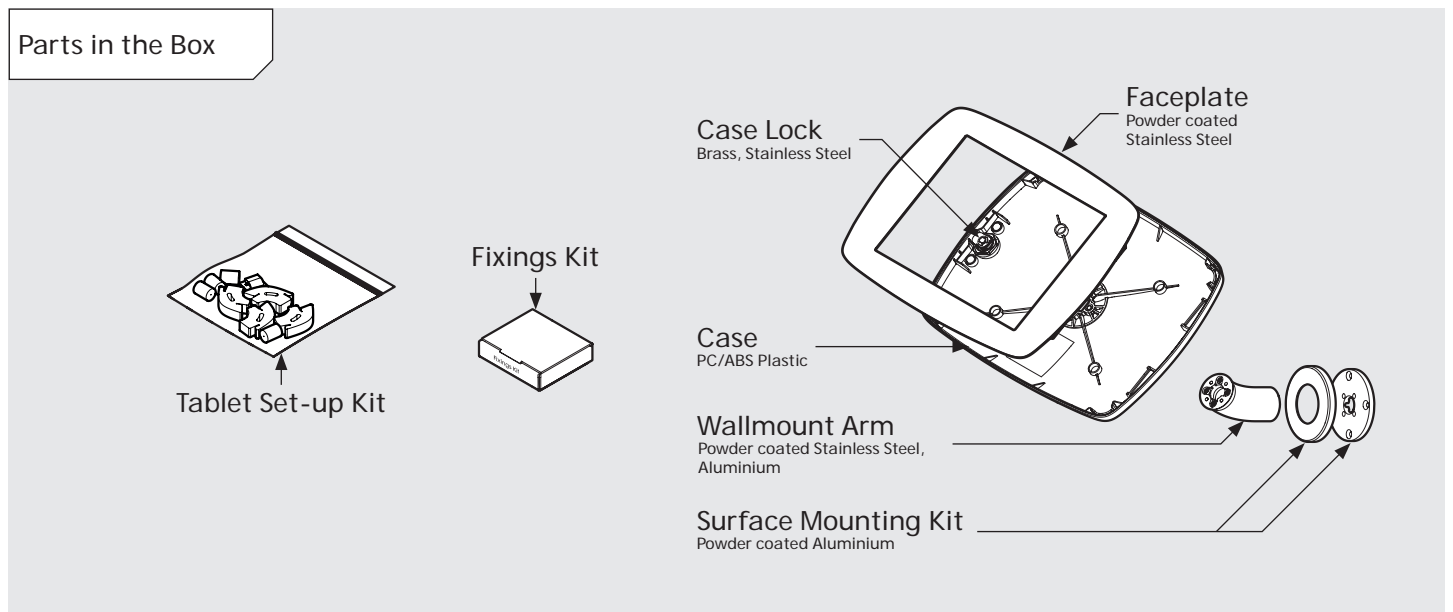

PRODUCT DATA SHEET - BOUNCEPAD WALLMOUNT

Case:	Arm:	Mounting:	Packaged weight:	Colour:
Midi	Wallmount	Fixing from Below	1.84kg	White Black
		Fixing from Above