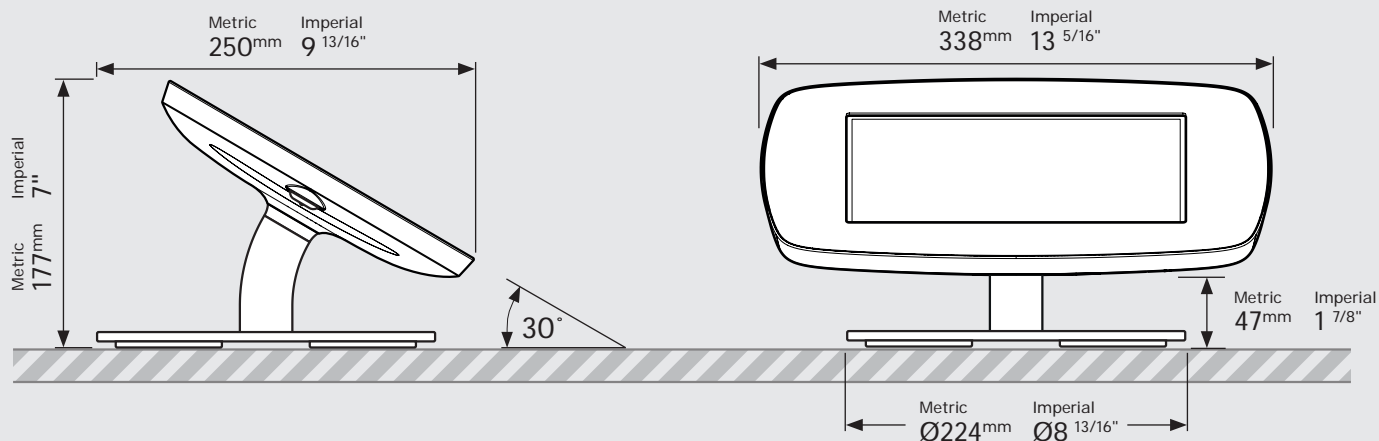

Dimensions

Parts in the Box

PRODUCT DATA SHEET - BOUNCEPAD DESK COUNTER

bouncepad[®]

Case: Midi **Arm:** Desk **Mounting:** Freestanding Base **Packaged weight:** 3.8kg **Colour:** White
Black

Dimensions

Parts in the Box

PRODUCT DATA SHEET - BOUNCEPAD DESK COUNTER

bouncepad[®]

Case: Maxi **Arm:** Desk **Mounting:** Freestanding Base **Packaged weight:** 4.0kg **Colour:** White
Black

Dimensions

Parts in the Box

PRODUCT DATA SHEET - BOUNCEPAD DESK COUNTER