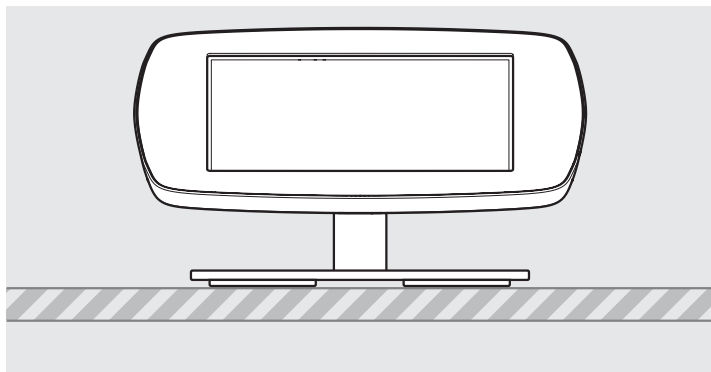

Midi Case supported devices:

- iPad 6th Gen
- iPad 5th Gen
- iPad 4th Gen
- iPad 3rd Gen
- iPad Pro 9.7
- iPad Air 1
- iPad Air 2
- Samsung Tab S2 9.7
- Samsung Tab S3 9.7
- Samsung Tab A 9.7