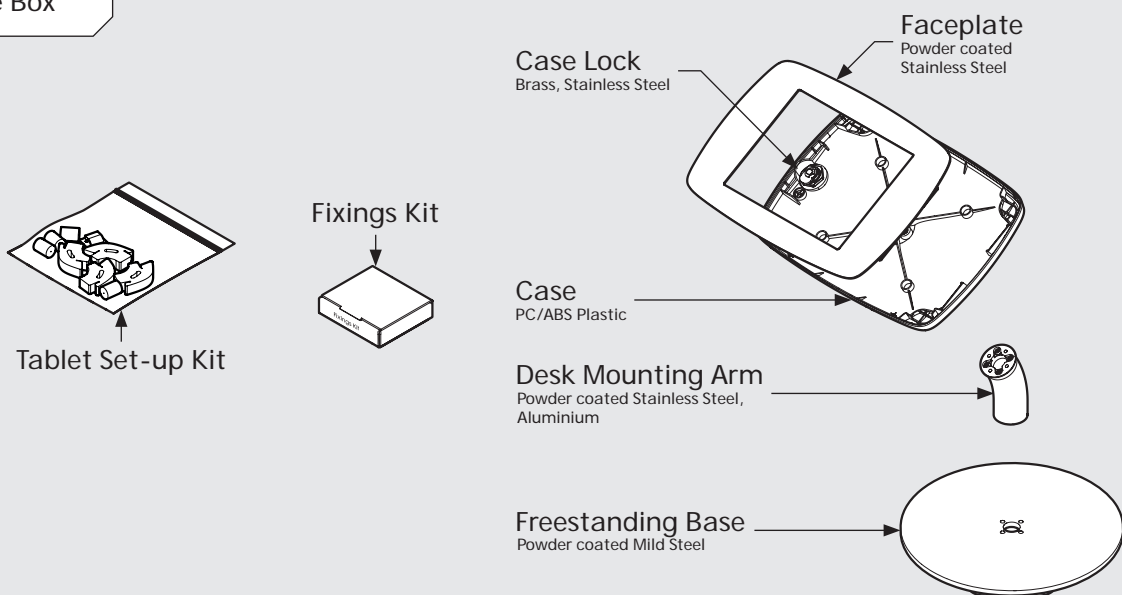

- iPad Pro 12.9" 1st Gen
- iPad Pro 12.9" 2nd Gen
- iPad Pro 12.9" 3rd Gen
- Microsoft Surface Pro 4
- Microsoft Surface Pro 5

PRODUCT DATA SHEET - BOUNCEPAD DESK COUNTER

bouncepad[®]

Case: Mini **Arm:** Desk **Mounting:** Freestanding Base **Packaged weight:** 3.6kg **Colour:** White
Black

Dimensions

Parts in the Box

PRODUCT DATA SHEET - BOUNCEPAD DESK COUNTER

bouncepad[®]

Case: Midi **Arm:** Desk **Mounting:** Freestanding Base **Packaged weight:** 3.8kg **Colour:** White
Black

Dimensions

Parts in the Box