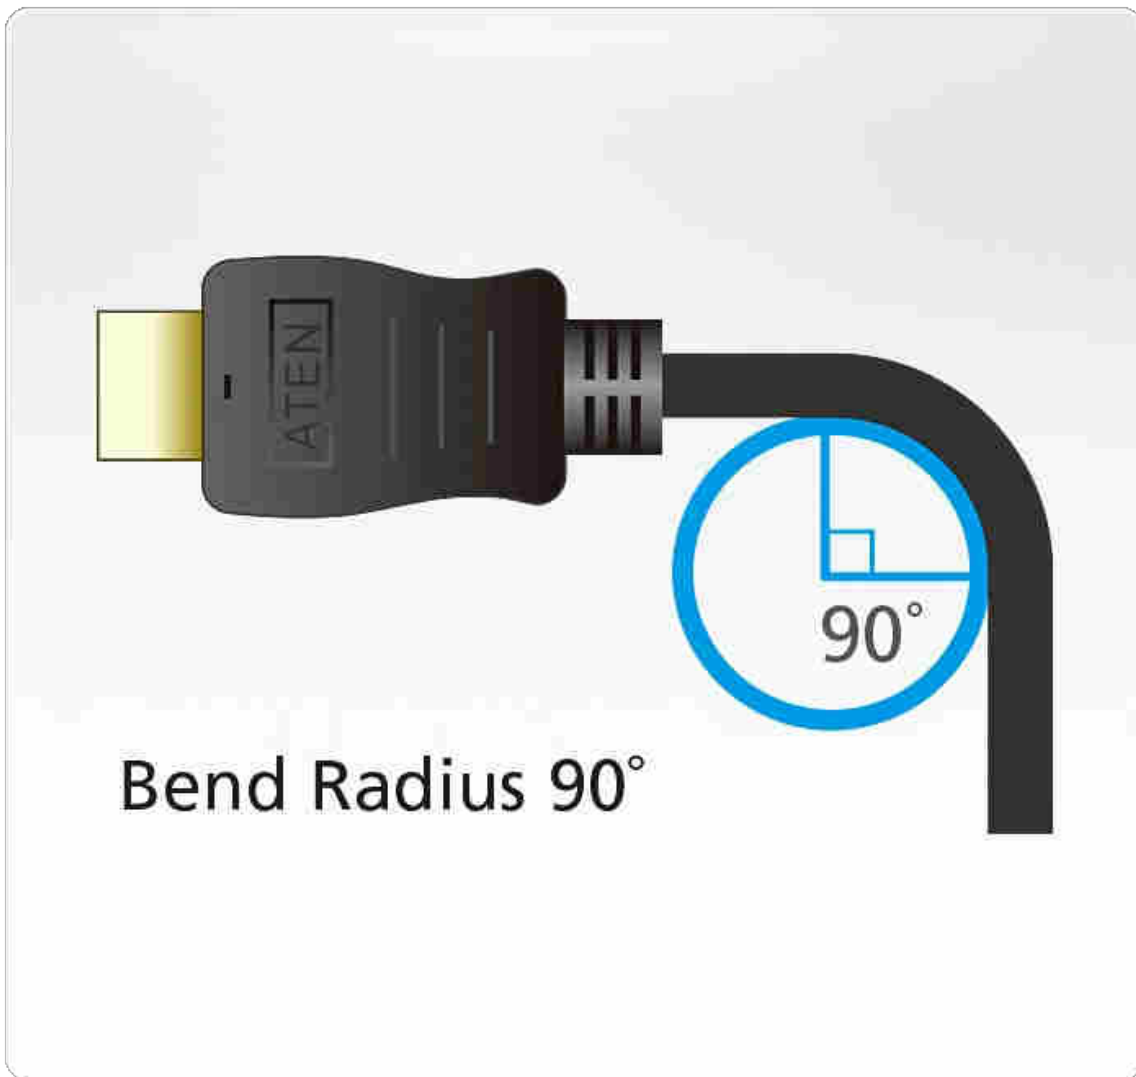

Diagram

ATEN International Co., Ltd.

3F, No. 171, No. 1, Sec. 2, Hsinchu-Fengshuei Rd., Hsinchu City 300, Taiwan

Phone: 886-3-5709111 ext. 200 Fax: 886-3-5709111 ext. 201

aten.com.tw Email: marketing@aten.com

ATEN is a member of the Green IT Alliance, a global initiative to reduce the environmental impact of IT products and services.