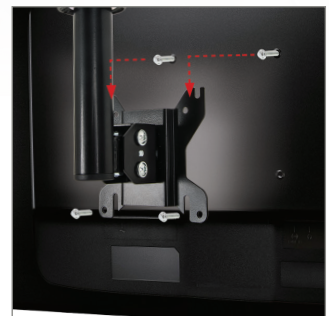

FEATURES

- Mounts screens from the ceiling, floor or to a desktop
- Available with a choice of pole lengths up to 2m
- Easy tool-less tilt, swivel and screen rotation mechanism
- Quick and easy 'hook-on' installation
- Supplied with a safety bolt for secure pole mounting
- Included grub screws allow micro-adjustment of pole angle
- Integrated cable management
- All mounting hardware and fixings included

when ceiling mounted when floor / desk mounted

Ideal for mounting screens from the ceiling, floor or desktop

Integrated cable management for a neat and tidy installation

Easy tool-less adjustment of tilt, swivel and screen rotation

Quick and easy 'hook-on' installation

BT7553-025

BT7553-050

BT7553-100

BT7553-150

BT7553-200

CEILING PLATE - SIDE VIEW

CEILING PLATE - TOP VIEW

INTERFACE PLATE - FRONT VIEW

ORDER REFERENCE

PLEASE NOTE, ALL PACKAGES CONTAINING POLE LENGTHS LONGER THAN 50CM WILL BE PACKED INTO 2 BOXES, DETAILS CAN BE FOUND BELOW.

COLOUR:	ORDER REF:	EAN CODE:	POLE LENGTH:	MC QTY:	IC QTY:	MC WEIGHT:	MC CUBE:
Black with Black Poles	BT7553-025/BB	5019318759147	0.25m	1	0	3.78kg	0.0294cbm
Black with Chrome Poles	BT7553-025/BC	5019318759154	0.25m	1	0	3.78kg	0.0294cbm
Black with Black Poles	BT7553-050/BB	5019318759161	0.5m	1	0	4.20kg	0.0294cbm
Black with Chrome Poles	BT7553-050/BC	5019318759178	0.5m	1	0	4.20g	0.0294cbm
Black with Black Poles	BT7553-100/BB	5019318759475	1m	1/1	0	3.27kg / 2kg	0.0294cbm / 0.0037cbm
Black with Chrome Poles	BT7553-100/BC	5019318759482	1m	1/1	0	3.27kg / 2kg	0.0294cbm / 0.0037cbm
Black with Black Poles	BT7553-150/BB	5019318759499	1.5m	1/1	0	3.27kg / 2.48kg	0.0294cbm / 0.0055cbm
Black with Chrome Poles	BT7553-150/BC	5019318759505	1.5m	1/1	0	3.27kg / 2.48kg	0.0294cbm / 0.0055cbm
Black with Black Poles	BT7553-200/BB	5019318759512	2m	1/1	0	3.27kg / 3.78kg	0.0294cbm / 0.0077cbm
Black with Chrome Poles	BT7553-200/BC	5019318759529	2m	1/1	0	3.27kg / 3.78kg	0.0294cbm / 0.0077cbm