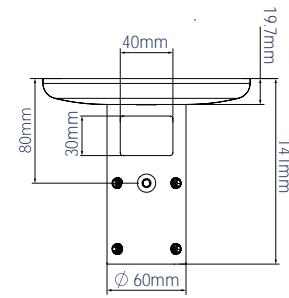

SPECIFICATION

Recommended screen size	up to 28"
Max load	23kg
VESA® compatibility	up to 100 x 100
Tilt as a ceiling mount	+90° / -15°
Tilt as a desk / floor mount	+15° / -90°
Swivel	360°
Screen rotation	360°
Pole lengths available	0.25m, 0.5m, 1m, 1.5m and 2m
Colour (Ceiling/Floor Plate)	Black
Colour (Poles)	Black or Chrome
Colour (Interface Plate)	Black

VESA
100

28"
71cm

23kg

15°
90°

90°
15°

360°

360°

◐

Quick and easy 'hook-on' installation

BT7553-025

BT7553-050

BT7553-100

BT7553-150

BT7553-200

CEILING PLATE - SIDE VIEW

CEILING PLATE - TOP VIEW

INTERFACE PLATE - FRONT VIEW

ORDER REFERENCE

PLEASE NOTE, ALL PACKAGES CONTAINING POLE LENGTHS LONGER THAN 50CM WILL BE PACKED INTO 2 BOXES, DETAILS CAN BE FOUND BELOW.

COLOUR:	ORDER REF:	EAN CODE:	POLE LENGTH:	MC QTY:	IC QTY:	MC WEIGHT:	MC CUBE:
Black with Black Poles	BT7553-025/BB	5019318759147	0.25m	1	0	3.78kg	0.0294cbm
Black with Chrome Poles	BT7553-025/BC	5019318759154	0.25m	1	0	3.78kg	0.0294cbm
Black with Black Poles	BT7553-050/BB	5019318759161	0.5m	1	0	4.20kg	0.0294cbm
Black with Chrome Poles	BT7553-050/BC	5019318759178	0.5m	1	0	4.20g	0.0294cbm
Black with Black Poles	BT7553-100/BB	5019318759475	1m	1/1	0	3.27kg / 2kg	0.0294cbm / 0.0037cbm
Black with Chrome Poles	BT7553-100/BC	5019318759482	1m	1/1	0	3.27kg / 2kg	0.0294cbm / 0.0037cbm
Black with Black Poles	BT7553-150/BB	5019318759499	1.5m	1/1	0	3.27kg / 2.48kg	0.0294cbm / 0.0055cbm
Black with Chrome Poles	BT7553-150/BC	5019318759505	1.5m	1/1	0	3.27kg / 2.48kg	0.0294cbm / 0.0055cbm
Black with Black Poles	BT7553-200/BB	5019318759512	2m	1/1	0	3.27kg / 3.78kg	0.0294cbm / 0.0077cbm
Black with Chrome Poles	BT7553-200/BC	5019318759529	2m	1/1	0	3.27kg / 3.78kg	0.0294cbm / 0.0077cbm