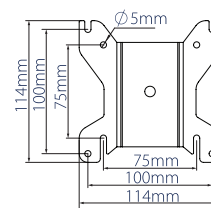

SPECIFICATION

Recommended screen size	up to 28"
Max load	23kg
VESA® compatibility	up to 100 x 100
Tilt as a ceiling mount	+90° / -15°
Tilt as a desk / floor mount	+15° / -90°
Swivel	360°
Screen rotation	360°
Pole lengths available	0.25m, 0.5m, 1m, 1.5m and 2m
Colour (Ceiling/Floor Plate)	Black
Colour (Poles)	Black or Chrome
Colour (Interface Plate)	Black

Quick and easy 'hook-on' installation

BT7553-025

BT7553-050

BT7553-100

BT7553-150

BT7553-200

CEILING PLATE - SIDE VIEW

CEILING PLATE - TOP VIEW

INTERFACE PLATE - FRONT VIEW

ORDER REFERENCE

PLEASE NOTE, ALL PACKAGES CONTAINING POLE LENGTHS LONGER THAN 50CM WILL BE PACKED INTO 2 BOXES, DETAILS CAN BE FOUND BELOW.

COLOUR:	ORDER REF:	EAN CODE:	POLE LENGTH:	MC QTY:	IC QTY:	MC WEIGHT:	MC CUBE:
Black with Black Poles	BT7553-025/BB	5019318759147	0.25m	1	0	3.78kg	0.0294cbm
Black with Chrome Poles	BT7553-025/BC	5019318759154	0.25m	1	0	3.78kg	0.0294cbm
Black with Black Poles	BT7553-050/BB	5019318759161	0.5m	1	0	4.20kg	0.0294cbm
Black with Chrome Poles	BT7553-050/BC	5019318759178	0.5m	1	0	4.20g	0.0294cbm
Black with Black Poles	BT7553-100/BB	5019318759475	1m	1/1	0	3.27kg / 2kg	0.0294cbm / 0.0037cbm
Black with Chrome Poles	BT7553-100/BC	5019318759482	1m	1/1	0	3.27kg / 2kg	0.0294cbm / 0.0037cbm
Black with Black Poles	BT7553-150/BB	5019318759499	1.5m	1/1	0	3.27kg / 2.48kg	0.0294cbm / 0.0055cbm
Black with Chrome Poles	BT7553-150/BC	5019318759505	1.5m	1/1	0	3.27kg / 2.48kg	0.0294cbm / 0.0055cbm
Black with Black Poles	BT7553-200/BB	5019318759512	2m	1/1	0	3.27kg / 3.78kg	0.0294cbm / 0.0077cbm
Black with Chrome Poles	BT7553-200/BC	5019318759529	2m	1/1	0	3.27kg / 3.78kg	0.0294cbm / 0.0077cbm