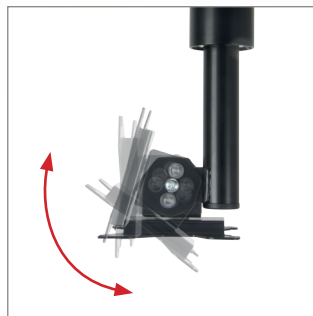

FEATURES

- Mounts screens from the ceiling, floor or to a desktop
- Available with a choice of pole lengths up to 2m
- Easy tool-less tilt, swivel and screen rotation mechanism
- Quick and easy 'hook-on' installation
- Supplied with a safety bolt for secure pole mounting
- Included grub screws allow micro-adjustment of pole angle
- Integrated cable management
- All mounting hardware and fixings included

VESA
100

28"
71cm

23kg

15°
90°

90°
15°

360°

360°

◐

when ceiling mounted when floor / desk mounted

Ideal for mounting screens from the ceiling, floor or desktop

Integrated cable management for a neat and tidy installation

Easy tool-less adjustment of tilt, swivel and screen rotation

INTERFACE PLATE - FRONT VIEW

ORDER REFERENCE

PLEASE NOTE, ALL PACKAGES CONTAINING POLE LENGTHS LONGER THAN 50CM WILL BE PACKED INTO 2 BOXES, DETAILS CAN BE FOUND BELOW.

COLOUR:	ORDER REF:	EAN CODE:	POLE LENGTH:	MC QTY:	IC QTY:	MC WEIGHT:	MC CUBE:
Black with Black Poles	BT7553-025/BB	5019318759147	0.25m	1	0	3.78kg	0.0294cbm
Black with Chrome Poles	BT7553-025/BC	5019318759154	0.25m	1	0	3.78kg	0.0294cbm
Black with Black Poles	BT7553-050/BB	5019318759161	0.5m	1	0	4.20kg	0.0294cbm
Black with Chrome Poles	BT7553-050/BC	5019318759178	0.5m	1	0	4.20g	0.0294cbm
Black with Black Poles	BT7553-100/BB	5019318759475	1m	1/1	0	3.27kg / 2kg	0.0294cbm / 0.0037cbm
Black with Chrome Poles	BT7553-100/BC	5019318759482	1m	1/1	0	3.27kg / 2kg	0.0294cbm / 0.0037cbm
Black with Black Poles	BT7553-150/BB	5019318759499	1.5m	1/1	0	3.27kg / 2.48kg	0.0294cbm / 0.0055cbm
Black with Chrome Poles	BT7553-150/BC	5019318759505	1.5m	1/1	0	3.27kg / 2.48kg	0.0294cbm / 0.0055cbm
Black with Black Poles	BT7553-200/BB	5019318759512	2m	1/1	0	3.27kg / 3.78kg	0.0294cbm / 0.0077cbm
Black with Chrome Poles	BT7553-200/BC	5019318759529	2m	1/1	0	3.27kg / 3.78kg	0.0294cbm / 0.0077cbm