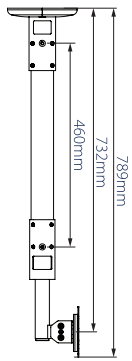

FEATURES

- Mounts screens from the ceiling, floor or to a desktop
- Available with a choice of pole lengths up to 2m
- Easy tool-less tilt, swivel and screen rotation mechanism
- Quick and easy 'hook-on' installation
- Supplied with a safety bolt for secure pole mounting
- Included grub screws allow micro-adjustment of pole angle
- Integrated cable management
- All mounting hardware and fixings included

when ceiling mounted when floor / desk mounted

Ideal for mounting screens from the ceiling, floor or desktop

Integrated cable management for a neat and tidy installation

Easy tool-less adjustment of tilt, swivel and screen rotation

Quick and easy 'hook-on' installation

BT7553-025

BT7553-050

BT7553-100

BT7553-150

BT7553-200

CEILING PLATE - SIDE VIEW

CEILING PLATE - TOP VIEW

INTERFACE PLATE - FRONT VIEW

ORDER REFERENCE

PLEASE NOTE, ALL PACKAGES CONTAINING POLE LENGTHS LONGER THAN 50CM WILL BE PACKED INTO 2 BOXES, DETAILS CAN BE FOUND BELOW.

COLOUR:	ORDER REF:	EAN CODE:	POLE LENGTH:	MC QTY:	IC QTY:	MC WEIGHT:	MC CUBE:
Black with Black Poles	BT7553-025/BB	5019318759147	0.25m	1	0	3.78kg	0.0294cbm
Black with Chrome Poles	BT7553-025/BC	5019318759154	0.25m	1	0	3.78kg	0.0294cbm
Black with Black Poles	BT7553-050/BB	5019318759161	0.5m	1	0	4.20kg	0.0294cbm
Black with Chrome Poles	BT7553-050/BC	5019318759178	0.5m	1	0	4.20g	0.0294cbm
Black with Black Poles	BT7553-100/BB	5019318759475	1m	1/1	0	3.27kg / 2kg	0.0294cbm / 0.0037cbm
Black with Chrome Poles	BT7553-100/BC	5019318759482	1m	1/1	0	3.27kg / 2kg	0.0294cbm / 0.0037cbm
Black with Black Poles	BT7553-150/BB	5019318759499	1.5m	1/1	0	3.27kg / 2.48kg	0.0294cbm / 0.0055cbm
Black with Chrome Poles	BT7553-150/BC	5019318759505	1.5m	1/1	0	3.27kg / 2.48kg	0.0294cbm / 0.0055cbm
Black with Black Poles	BT7553-200/BB	5019318759512	2m	1/1	0	3.27kg / 3.78kg	0.0294cbm / 0.0077cbm
Black with Chrome Poles	BT7553-200/BC	5019318759529	2m	1/1	0	3.27kg / 3.78kg	0.0294cbm / 0.0077cbm