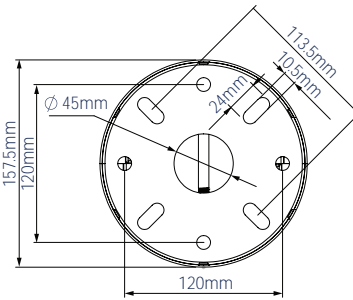

SPECIFICATION

Recommended screen size	up to 28"
Max load	23kg
VESA® compatibility	up to 100 x 100
Tilt as a ceiling mount	+90° / -15°
Tilt as a desk / floor mount	+15° / -90°
Swivel	360°
Screen rotation	360°
Pole lengths available	0.25m, 0.5m, 1m, 1.5m and 2m
Colour (Ceiling/Floor Plate)	Black
Colour (Poles)	Black or Chrome
Colour (Interface Plate)	Black

VESA
100

28"
71cm

23kg

15°
90°

90°
15°

360°

360°

◐

Quick and easy 'hook-on' installation

BT7553-025

BT7553-050

BT7553-100

BT7553-150

BT7553-200

CEILING PLATE - SIDE VIEW

CEILING PLATE - TOP VIEW

INTERFACE PLATE - FRONT VIEW

ORDER REFERENCE

PLEASE NOTE, ALL PACKAGES CONTAINING POLE LENGTHS LONGER THAN 50CM WILL BE PACKED INTO 2 BOXES, DETAILS CAN BE FOUND BELOW.

COLOUR:	ORDER REF:	EAN CODE:	POLE LENGTH:	MC QTY:	IC QTY:	MC WEIGHT:	MC CUBE:
Black with Black Poles	BT7553-025/BB	5019318759147	0.25m	1	0	3.78kg	0.0294cbm
Black with Chrome Poles	BT7553-025/BC	5019318759154	0.25m	1	0	3.78kg	0.0294cbm
Black with Black Poles	BT7553-050/BB	5019318759161	0.5m	1	0	4.20kg	0.0294cbm
Black with Chrome Poles	BT7553-050/BC	5019318759178	0.5m	1	0	4.20g	0.0294cbm
Black with Black Poles	BT7553-100/BB	5019318759475	1m	1/1	0	3.27kg / 2kg	0.0294cbm / 0.0037cbm
Black with Chrome Poles	BT7553-100/BC	5019318759482	1m	1/1	0	3.27kg / 2kg	0.0294cbm / 0.0037cbm
Black with Black Poles	BT7553-150/BB	5019318759499	1.5m	1/1	0	3.27kg / 2.48kg	0.0294cbm / 0.0055cbm
Black with Chrome Poles	BT7553-150/BC	5019318759505	1.5m	1/1	0	3.27kg / 2.48kg	0.0294cbm / 0.0055cbm
Black with Black Poles	BT7553-200/BB	5019318759512	2m	1/1	0	3.27kg / 3.78kg	0.0294cbm / 0.0077cbm
Black with Chrome Poles	BT7553-200/BC	5019318759529	2m	1/1	0	3.27kg / 3.78kg	0.0294cbm / 0.0077cbm