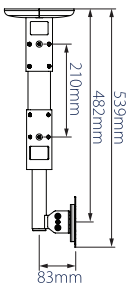

VESA
100

28"
71cm

23kg

15°
90°

90°
15°

360°

360°

◐

when ceiling mounted when floor / desk mounted

Ideal for mounting screens from the ceiling, floor or desktop

Integrated cable management for a neat and tidy installation

Easy tool-less adjustment of tilt, swivel and screen rotation

Quick and easy 'hook-on' installation

BT7553-025

BT7553-050

BT7553-100

BT7553-150

BT7553-200

CEILING PLATE - SIDE VIEW

CEILING PLATE - TOP VIEW

INTERFACE PLATE - FRONT VIEW

ORDER REFERENCE

PLEASE NOTE, ALL PACKAGES CONTAINING POLE LENGTHS LONGER THAN 50CM WILL BE PACKED INTO 2 BOXES, DETAILS CAN BE FOUND BELOW.

COLOUR:	ORDER REF:	EAN CODE:	POLE LENGTH:	MC QTY:	IC QTY:	MC WEIGHT:	MC CUBE:
Black with Black Poles	BT7553-025/BB	5019318759147	0.25m	1	0	3.78kg	0.0294cbm
Black with Chrome Poles	BT7553-025/BC	5019318759154	0.25m	1	0	3.78kg	0.0294cbm
Black with Black Poles	BT7553-050/BB	5019318759161	0.5m	1	0	4.20kg	0.0294cbm
Black with Chrome Poles	BT7553-050/BC	5019318759178	0.5m	1	0	4.20g	0.0294cbm
Black with Black Poles	BT7553-100/BB	5019318759475	1m	1/1	0	3.27kg / 2kg	0.0294cbm / 0.0037cbm
Black with Chrome Poles	BT7553-100/BC	5019318759482	1m	1/1	0	3.27kg / 2kg	0.0294cbm / 0.0037cbm
Black with Black Poles	BT7553-150/BB	5019318759499	1.5m	1/1	0	3.27kg / 2.48kg	0.0294cbm / 0.0055cbm
Black with Chrome Poles	BT7553-150/BC	5019318759505	1.5m	1/1	0	3.27kg / 2.48kg	0.0294cbm / 0.0055cbm
Black with Black Poles	BT7553-200/BB	5019318759512	2m	1/1	0	3.27kg / 3.78kg	0.0294cbm / 0.0077cbm
Black with Chrome Poles	BT7553-200/BC	5019318759529	2m	1/1	0	3.27kg / 3.78kg	0.0294cbm / 0.0077cbm