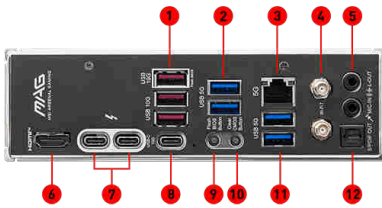

CONNECTIONS

1. USB 10Gbps (Type-A)
2. USB 5Gbps (Type-A)
3. 5G LAN
4. Wi-Fi / Bluetooth
5. Audio Connectors
6. HDMI™
7. Thunderbolt™ 4 40Gbps (Type-C)
8. USB 10Gbps (Type-C)
9. Flash BIOS Button
10. Clear CMOS Button
11. USB 5Gbps (Type-A)
12. S/PDIF-OUT