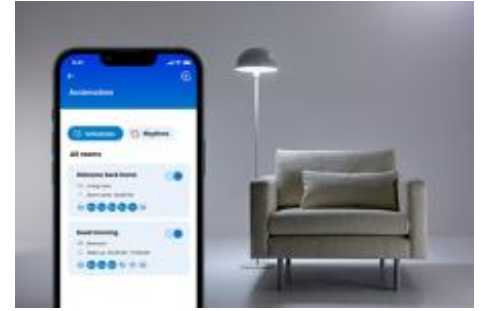

SMART PLUG UK

The WiZ smart plug can make any socket smart. Just plug in your ordinary light or appliance and you'll be able to control them with your smartphone or your voice. With schedules, you can turn devices on and off to fit your daily routine and save energy. You'll never need to worry about whether you've left your lights or appliances on at home, because you can check on them with your smartphone.

PRODUCT HIGHLIGHTS

- Plug and Play
- Compatible with Alexa & Google Home
- Control with app or voice

Instant setup for all your smart home functionalities

Start using all your smart home features easily, by connecting your new WiZ device to your Wi-Fi network. Control your lights and devices even while you're away from home and set schedules to turn them on and off automatically. No need to install additional hardware such as hub or gateway!

Make everyday devices smart: lamps, fans and more

Control regular lamps, decorative lights, fans, your coffee machine and more. Use WiZ to control devices that only need their power to be on, to link and react to the app.