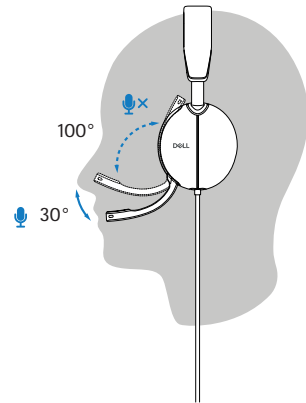

Dell Pro Wired ANC Headset WH5024

Quick Start Guide

Dell.com/support/dpem

Dell.com/support/WH5024
Regulatory Model: HS2402

2023-12
© 2023 Dell Inc. or its subsidiaries.

ODYTY5A00