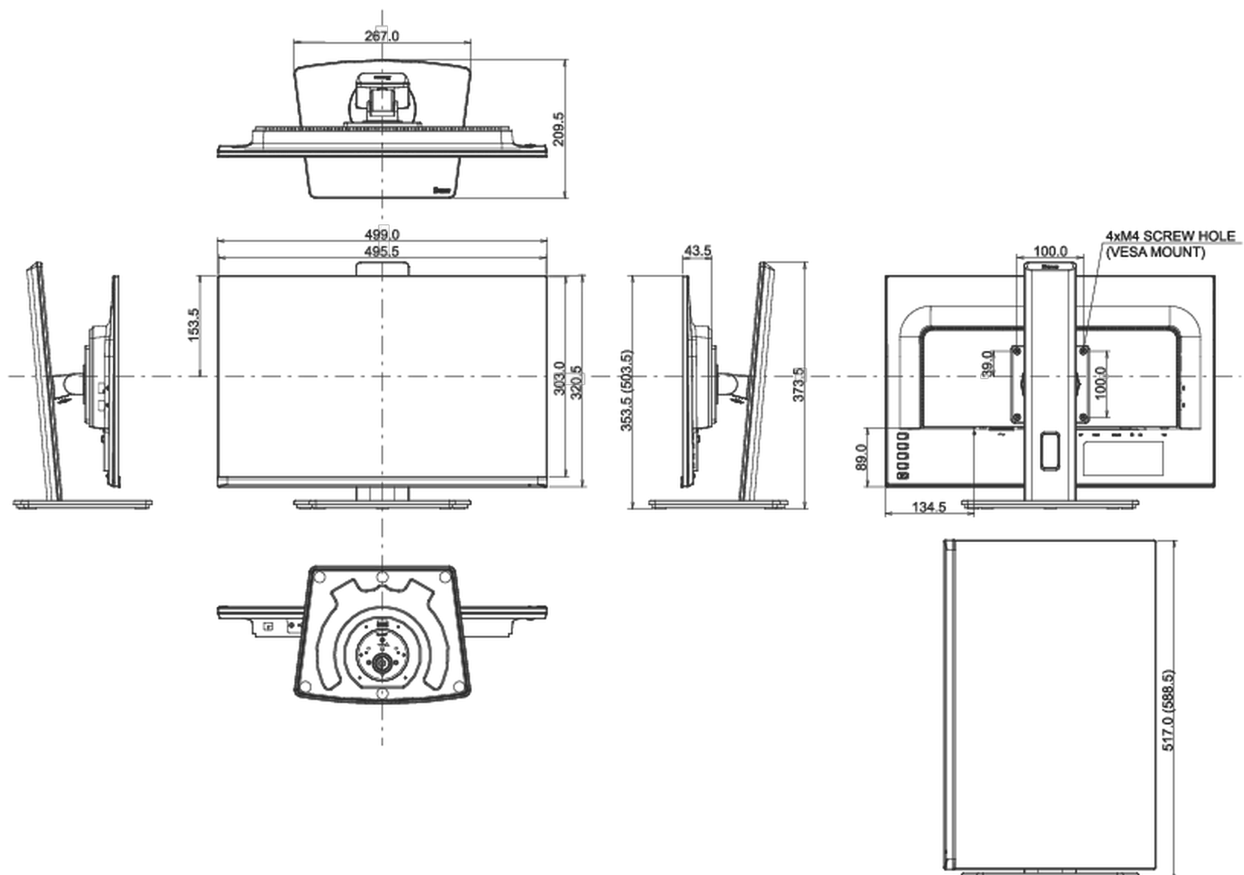

Cable management system

yes

05 ACCESSORIES INCLUDED

Cables

power, USB, DP

Other

quick start guide, safety guide

06 POWER MANAGEMENT

Power supply unit

internal

Power supply

AC 100 - 240V, 50/60Hz

Power usage

24W typical, 0.5W stand by, 0.3W off mode

07 SUSTAINABILITY

Regulations

TCO Certified, CE, TÜV-Bauart, EAC, VCCI-B, PSE, RoHS support, ErP, WEEE, REACH, UKCA

Energy efficiency class (Regulation (EU) 2017/1369)

E

REACH SVHC

above 0.1%: Lead

08 DIMENSIONS / WEIGHT

Product dimensions W x H x D

499 x 353 (503.5) x 209.5mm

Weight (without box)

4.5kg

Weight (with box)

6kg

EAN code

4948570121458