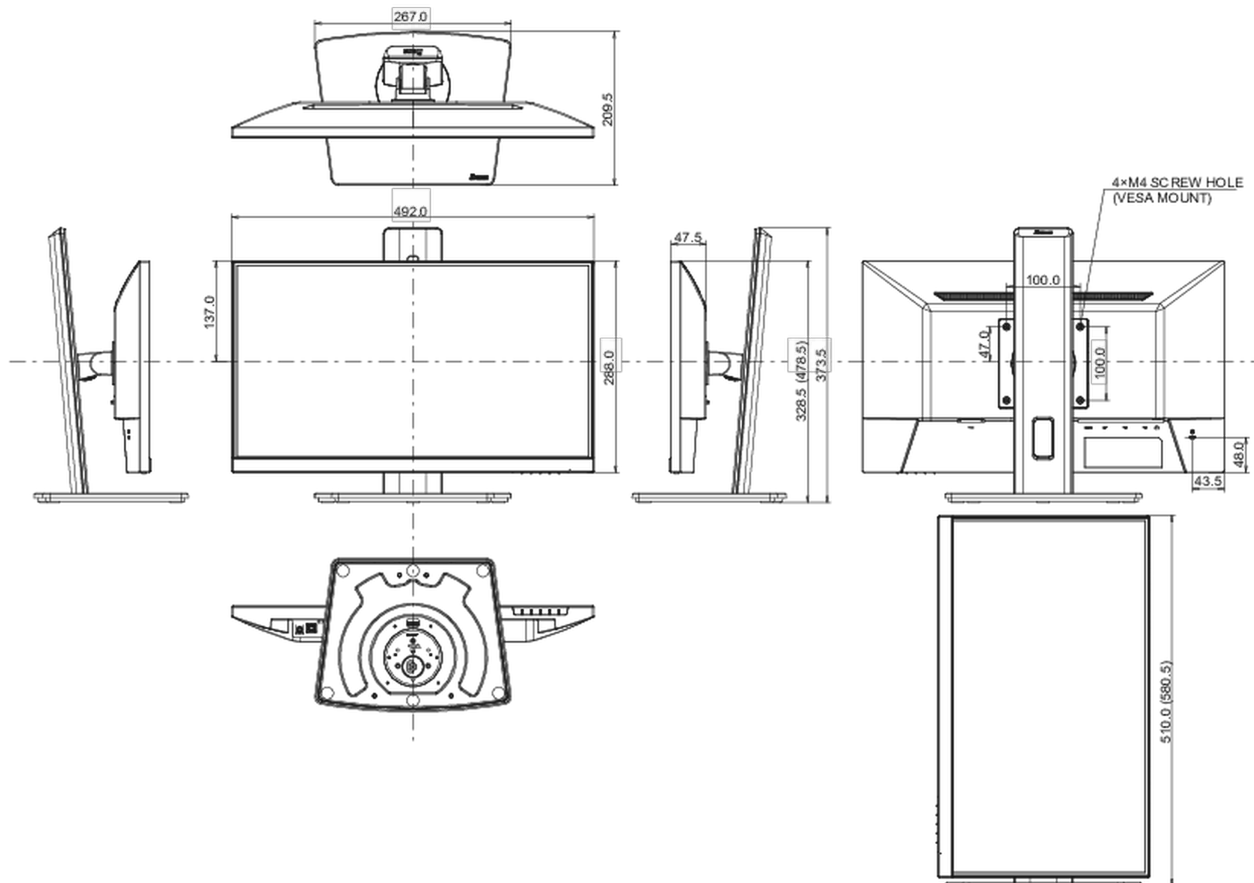

Cable management system

yes

05 ACCESSORIES INCLUDED

Cables

power, USB, HDMI

Other

quick start guide, safety guide

06 POWER MANAGEMENT

Power supply unit

internal

Power supply

AC 100 - 240V, 50/60Hz

Power usage

17W typical, 0.5W stand by, 0.3W off mode

07 SUSTAINABILITY

Regulations

TCO Certified, CE, TÜV-Bauart, EAC, VCCI-B, PSE, RoHS support, ErP, WEEE, REACH, UKCA

Energy efficiency class (Regulation (EU) 2017/1369)

E

REACH SVHC

above 0.1%: Lead

08 DIMENSIONS / WEIGHT

Product dimensions W x H x D

492 x 328.5 (478.5) x 209.5mm

Box dimensions W x H x D

620 x 395 x 126mm

Weight (without box)

3.9kg

Weight (with box)

5.3kg

EAN code

4948570123025