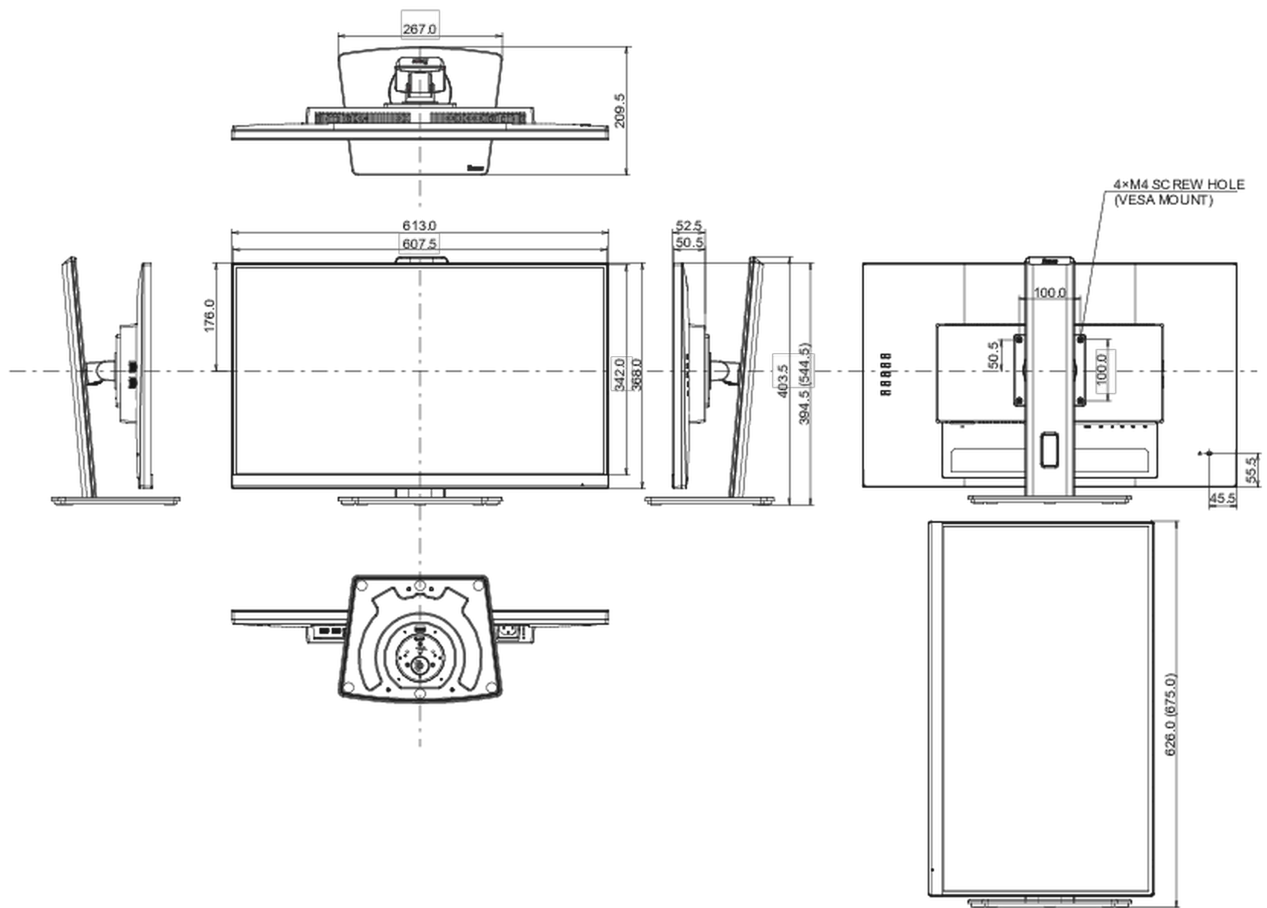

Design	3-side borderless
Diagonal	27", 68.5cm
Panel	IPS LED, matte finish
Native resolution	2560 x 1440 @100Hz (3.7 megapixel WQHD)
Aspect ratio	16:9
Panel brightness	250 cd/m ²
Static contrast	1300:1
Advanced contrast	80M:1
Response time (MPRT)	0.4ms
Viewing zone	horizontal/vertical: 178°/178°, right/left: 89°/89°, up/down: 89°/89°
Colour support	16.7mIn (sRGB: 99%, NTSC 72%)
Horizontal Sync	30 - 147kHz
Viewable area W x H	596.7 x 335.7mm, 23.5 x 13.2"
Pixel pitch	0.233mm
Colour	matte, white

04 MECHANICAL

Display position adjustments	height, swivel, tilt, pivot (rotation both sides)
Height adjustment	150mm
Rotation (PIVOT function)	90°
Swivel stand	90°; 45° left; 45° right
Tilt angle	22° up; 5° down
VESA mounting	100 x 100mm

REACH SVHC above 0.1%: Lead

08 DIMENSIONS / WEIGHT

Product dimensions W x H x D 613.5 x 394 (544.5) x 209.5mm

Box dimensions W x H x D 690 x 455 x 168mm

Weight (without box) 6.1kg

Weight (with box) 7.9kg

EAN code 4948570123384