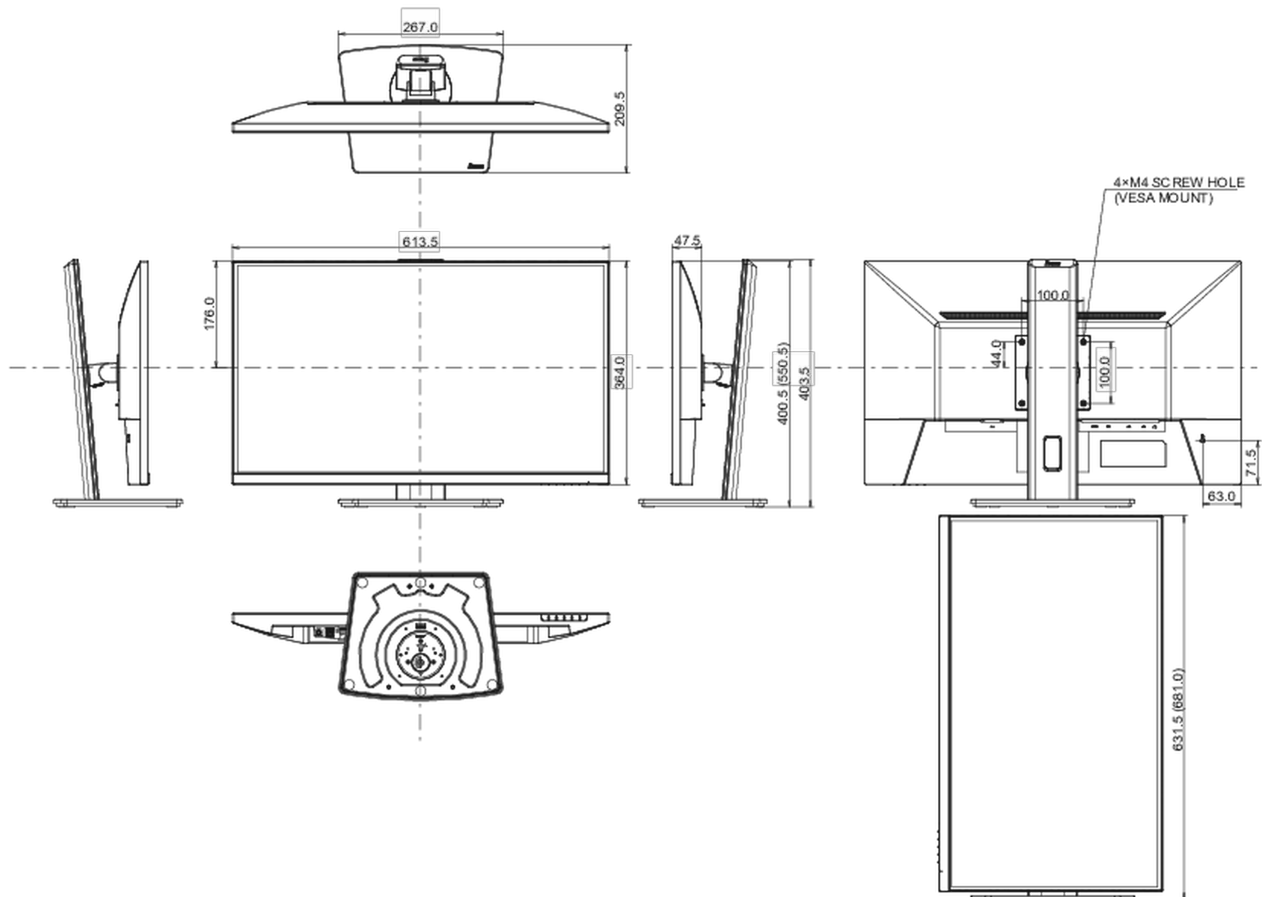

Cable management system

yes

05 ACCESSORIES INCLUDED

Cables

power, USB, HDMI, DP

Other

quick start guide, safety guide

06 POWER MANAGEMENT

Power supply unit

internal

Power supply

AC 100 - 240V, 50/60Hz

Power usage

22W typical, 0.5W stand by, 0.3W off mode

07 SUSTAINABILITY

Regulations

TCO Certified, CE, TÜV-Bauart, EAC, VCCI-B, PSE, RoHS support, ErP, WEEE, REACH, UKCA

Energy efficiency class (Regulation (EU) 2017/1369)

E

REACH SVHC

above 0.1%: Lead

08 DIMENSIONS / WEIGHT

Product dimensions W x H x D

613.5 x 400.5 (550.5) x 209.5mm

Box dimensions W x H x D

691 x 447 x 142mm

Weight (without box)

5.7kg

Weight (with box)

7.3kg

EAN code

4948570123087