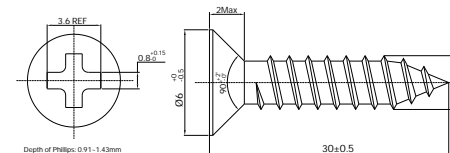

Others

- Certifications: CE, UKCA, EAC, KC

Package Contents:

Tapo C120 Camera × 1	Mounting Template × 1
USB Power Adapter × 1	Cable Organizers × 2
3-Meter Type-C Wire × 1	Metal Plate × 1
3M Adhesive × 1	Detaching Pin × 1
Mounting Anchors × 4	Quick Start Guide
Mounting Screws × 4